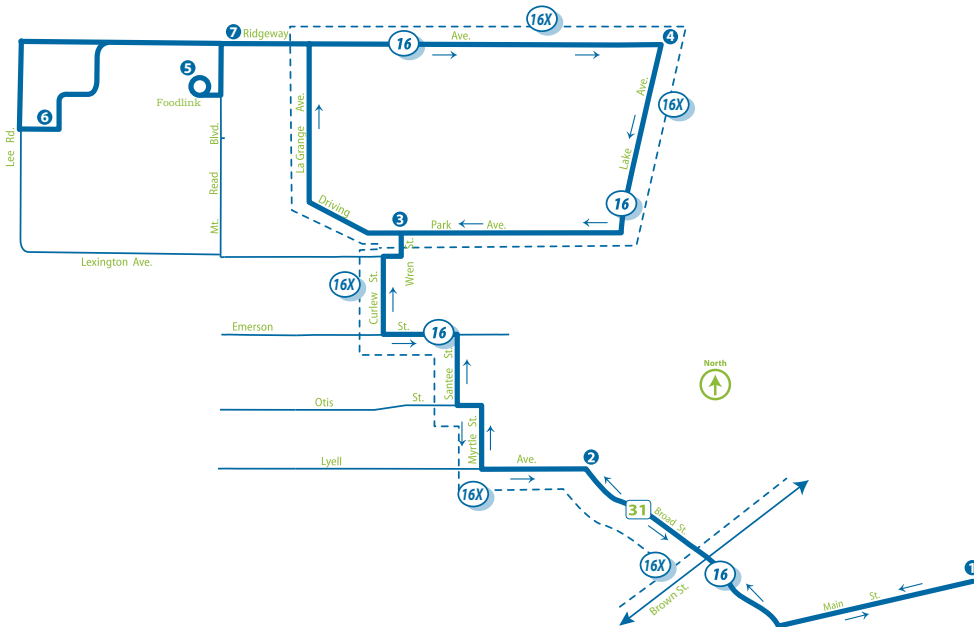

P.M. Times In Bold

P.M. Times In Bold

Special Travel Codes
NO SATURDAY, SUNDAY OR HOLIDAY SERVICE.

A Bus operates to Driving Park and Dove St. at time indicated.

F Bus operates on Friday School Days Only.

R Bus operates Monday - Thursday School Days Only.

X Express Transfer Service (ETS) Routes - operate on School Days Only. ETS Routes operate on an earlier schedule on the following dates: 12/7/2018, 1/11, 3/21 & 4/26/2019.

All timetables subject to change due to weather conditions and traffic congestion.