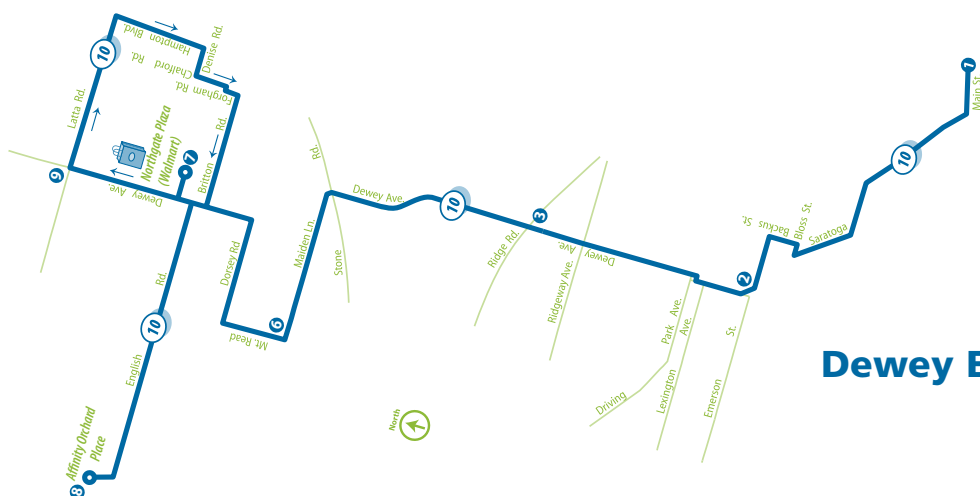

P.M. Times In Bold

Downtown to Dewey

Transit Center	Dewey & Emerson	Dewey & Ridge	Mt. Read & Maiden	Northgate Plaza (Walmart)	Affinity Orchard	Dewey & Latta
6:00	6:14	6:25	6:33	6:40	6:48	Y6:55
7:00	7:14	7:25	7:33	7:40	7:48	Y7:55
8:00	8:13	8:23		8:31		8:34
9:00	9:14	9:25		9:33	9:41	
9:30	9:44	9:55		10:03		10:06
10:00	10:14	10:25		10:33	10:41	
10:30	10:44	10:55	11:03	11:10		11:36
11:00	11:14	11:25		11:33		
11:30	11:44	11:55		12:03	12:11	
12:00	12:14	12:25	12:33	12:40		
12:30	12:44	12:55		1:03		1:06
1:00	1:14	1:25		1:33	1:41	
1:30	1:44	1:55	2:03	2:10		2:36
2:00	2:14	2:25		2:33		
2:30	2:44	2:55		3:03	3:11	
3:00	3:14	3:25	3:33	3:40		4:06
3:30	3:44	3:55		4:03		
4:00	4:14	4:25		4:33	4:41	
4:30	4:44	4:55	5:03	5:10		5:36
5:00	5:14	5:25		5:33		
5:30	5:44	5:55	6:03	6:10		6:48
6:00	6:14	6:25	6:33	6:40	6:48	Y6:55
7:00	7:14	7:25	7:33	7:40	7:48	Y7:55
8:00	8:14	8:25	8:33	8:40	8:48	Y8:55
9:15	9:29	9:40	9:48	9:55	10:03	Y10:10
10:30	10:44	10:55	11:03	11:10	11:18	Y11:25
11:45	11:59	12:10	12:18	12:25	12:33	Y12:40
1:00	1:13	1:24				

P.M. Times In Bold

Dewey Evening/Weekend Map

Bus Fares

RTS costs just $1 a ride. Want to save even more? Passes can save you money and time. Purchase them at the RTS Transit Center, on the bus, online, or other locations. For more information, visit myRTS.com, or call 585-288-1700.

- **$1.00** Adult Fare
- **$3.00** All-Day Unlimited Pass
- **$12.00** Stored-Value Pass
- **$14.00** Adult 5-Day Unlimited Pass
- **$56.00** Adult 31-Day Unlimited Pass
- **$0.50*** Seniors 65+ and persons with disabilities
- **$1.50*** Senior/Disabled Day Pass
- **$7.00*** Senior/Disabled 5-Day Pass
- **$28.00*** Senior/Disabled 31-Day Pass
- **$0.50** Children age 6-11
- **FREE** Children age 5 and under (Limit 3 children per fare-paying adult)

* Seniors 65+ and persons with disabilities pay half fare with a Medicare, SCAC Low-Fare, or RTS Half-Fare Card – Monday-Friday from 9:30PM and after 6:30PM. And all day Saturday, Sunday, and holidays.

RTS operates on a Sunday schedule on New Year's Day, Memorial Day, Independence Day, Labor Day, Thanksgiving, and Christmas Day. Holidays not listed above operate on a regular RTS schedule.

Customer Service Information

Call: 585-288-1700 or 888-288-3777
(TDD Customers: 585-654-0210)

Online: Visit our website at myRTS.com or visit myRTS.com/Contact-Us

Write:

RTS Customer Service Center
1372 East Main Street
Rochester, NY 14609

Loose Something?

Call Lost & Found at 585-654-0610

Text RTS to 22828 to join our email newsletter!

Keyword: enjoyRTS

myRTS.com