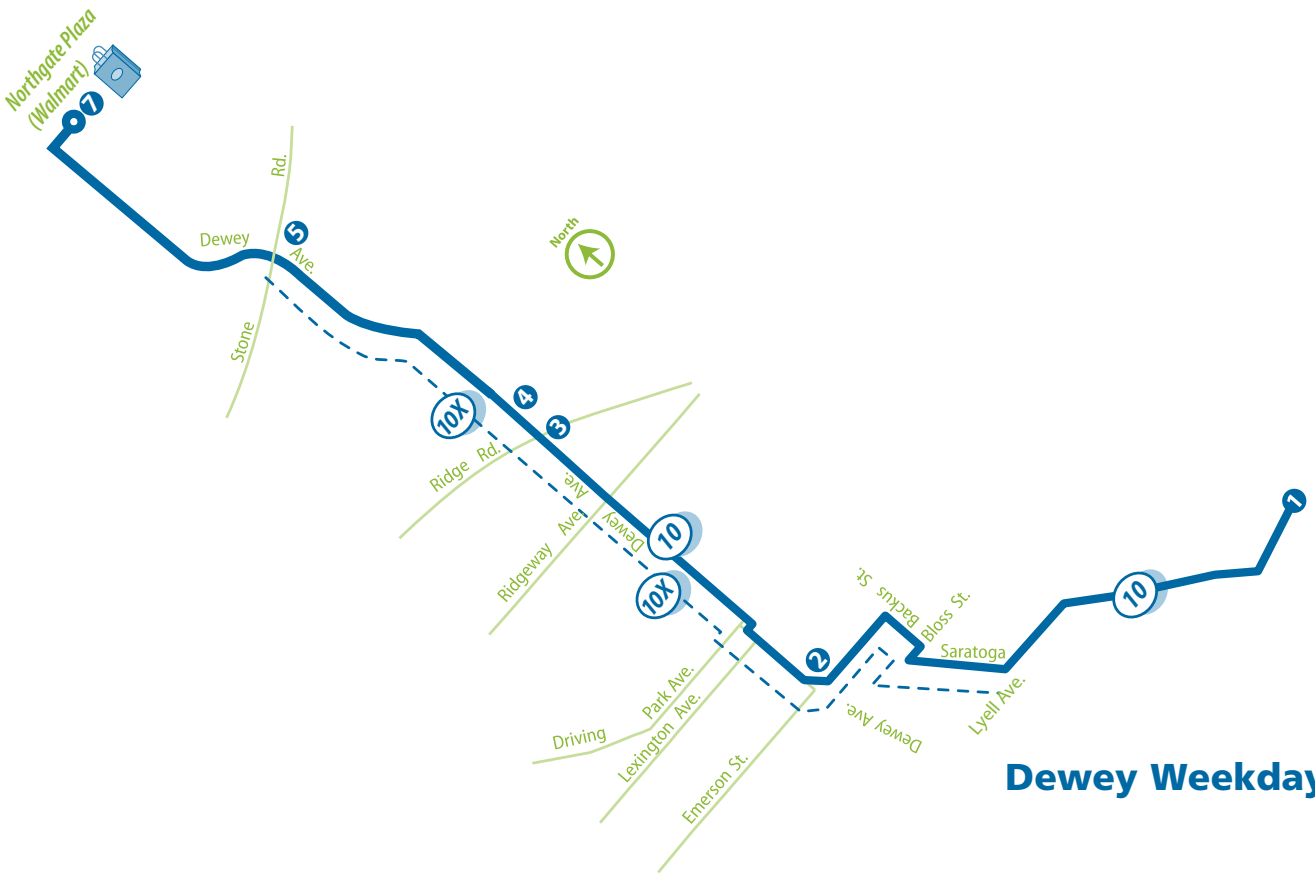

Special Travel Codes

- **F** Bus operates on Friday School Days only.
- **K** Bus operates to/from Bryant and Stratton at 12:37 PM and 8:59 PM.
- **O** Bus continues to/ from Dewey Ave. and Burling Rd./Studley St. at time indicated.
- **R** Bus operates Monday - Thursday School Days Only.
- **X** Express Transfer Service (ETS) Routes - operate on School Days Only. ETS Routes operate on an earlier schedule on the following dates: 12/7/2018, 1/11, 3/21 & 4/26/2019.
- **Y** Bus continues to layover at Northgate Plaza (Walmart).

All timetables subject to change due to weather conditions and traffic congestion.

P.M. Times In Bold

P.M. Times In Bold

Dewey Weekday Map

10/10X Dewey — Weekday Evenings

Downtown to Dewey

Dewey to Downtown

Transit Center	Dewey & Emerson	Dewey & Ridge	Mt. Read & Maiden	Northgate Plaza (Walmart)	Affinity Orchard	Dewey & Latta
1	2	3	6	7	8	9
K8:00	K8:15	K8:28	K8:37	K8:46	K8:55	Y9:09
9:15	9:29	9:41	9:50	9:57	10:07	Y10:15
10:30	10:44	10:56	11:05	11:12	11:21	Y11:29
11:45	11:58	12:09	12:17	12:24	12:32	Y12:40
1:00	1:13	1:24				

Affinity Orchard	Dewey & Latta	Northgate Plaza (Walmart)	Mt. Read & Maiden	Dewey & Ridge	Dewey & Emerson	Transit Center
8	9	7	6	3	2	1
K8:55	9:09	8:23	8:29	8:38	8:50	9:05
10:07	10:15	9:43	9:49	9:57	10:08	10:20
11:21	11:29	10:57	11:03	11:12	11:23	11:36
		12:14	12:20	12:29	12:38	12:50

P.M. Times In Bold

P.M. Times In Bold

**Evening/Weekend Map on Reverse Side