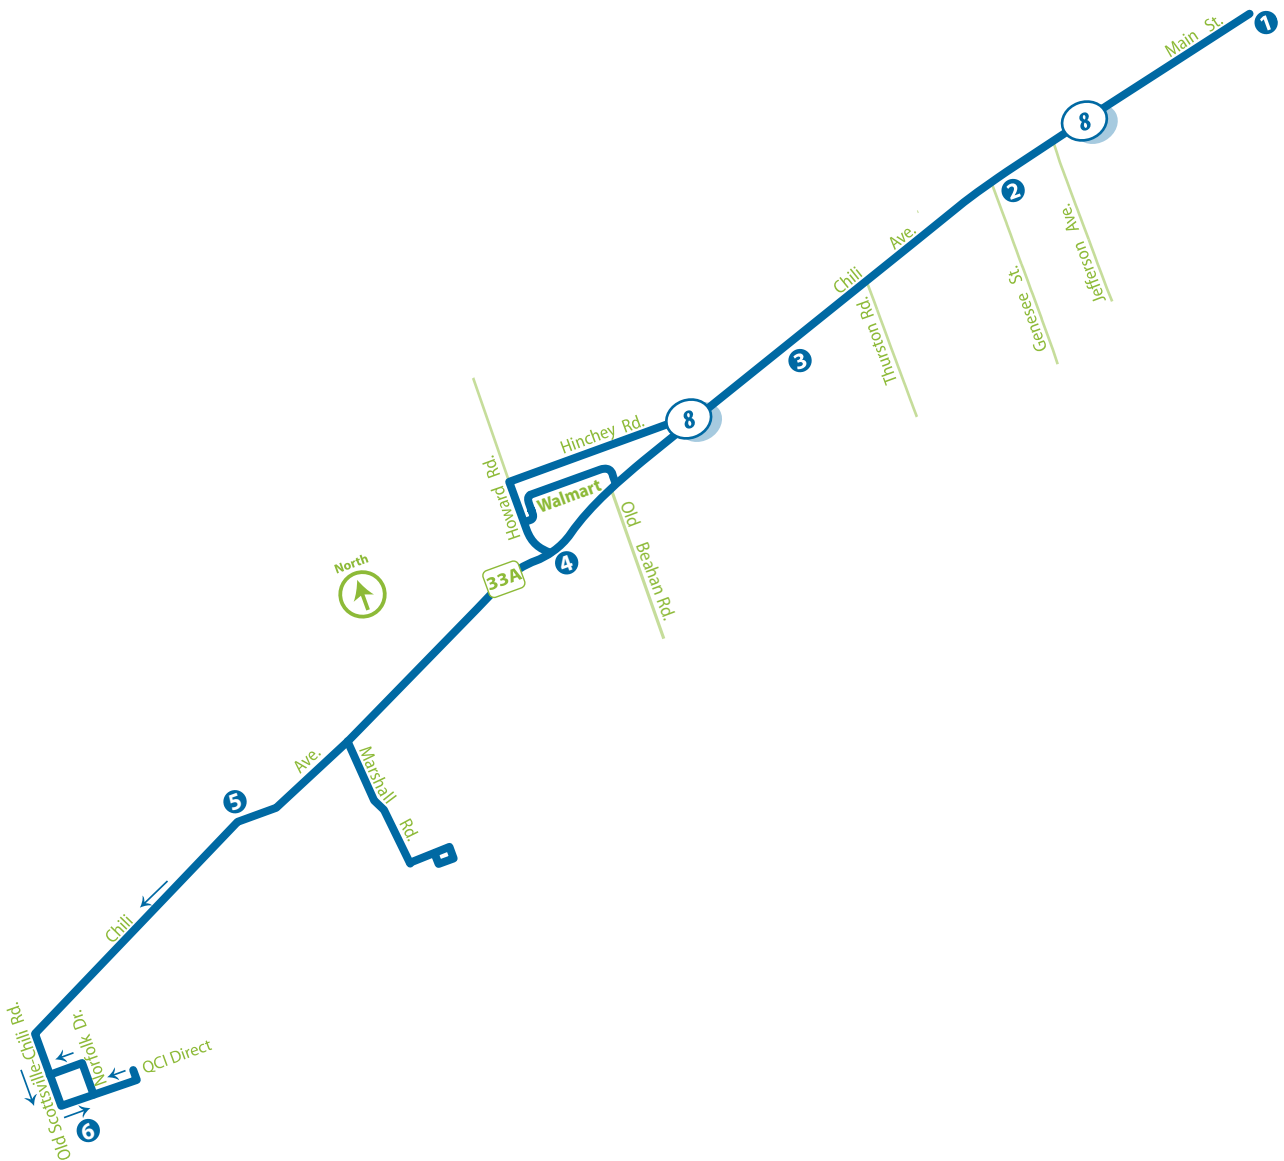

P.M. Times In Bold

Cedars of Chili	Chili & Paul	Chili Avenue Walmart	Chili & Genesee Pk Blvd	Main & Genesee	Transit Center
6	5	4	3	2	1
5:37	5:42	5:55	6:02	6:09	6:19
6:34	6:39	T6:49	6:57	7:03	7:12
7:33	7:38	7:51	7:58	8:05	8:15
8:15	8:20	T8:30	8:38	8:45	8:56
8:53	8:58	9:10	9:17	9:24	9:34
9:28	9:32	9:44	9:51	9:58	10:08
10:13	10:18	10:30	10:37	10:44	10:54
11:06	11:11	11:23	11:30	11:37	11:47
11:33	11:38	11:50	11:57	12:04	12:14
12:13	12:18	12:30	12:37	12:44	12:54
12:53	12:58	1:10	1:17	1:24	1:34
1:33	1:37	1:48	1:55	2:02	2:12
2:12	2:16	2:27	2:34	2:41	2:51
2:52	2:56	3:07	3:14	3:21	3:31
		G3:36	3:43	3:50	4:00
		4:13	4:20	4:26	4:35
4:38	4:42	4:53	5:00	5:06	5:15
H5:20	5:24	U5:35		5:51	6:01
6:04	6:08	6:19	6:26	6:32	6:41
6:38	6:43	6:53	7:00	7:05	7:14
7:14	7:19	7:29	7:36	7:41	7:50
8:29	8:33	8:44	8:51	8:56	9:05
9:50	9:54	10:04	10:11	10:15	10:23

P.M. Times In Bold

Special Travel Codes

- **G** Via Lifetime Assistance, 425 Paul Rd. Buses from Downtown arrive at 8:32 AM and 3:16 PM. Bus to Downtown leaves at 3:26 PM.
- **H** Bus operates to QCI Direct (Home Trends). Morning bus arrives/leaves at 7:57 AM. Afternoon bus arrives/leaves at 5:00 PM.
- **T** Bus operates via Hinckey Rd. and Howard Rd.
- **U** Bus operates via Cairn St. No service on Chili Ave. between Cairn St. and Lincoln Ave.

All timetables subject to change due to weather conditions and traffic congestion.