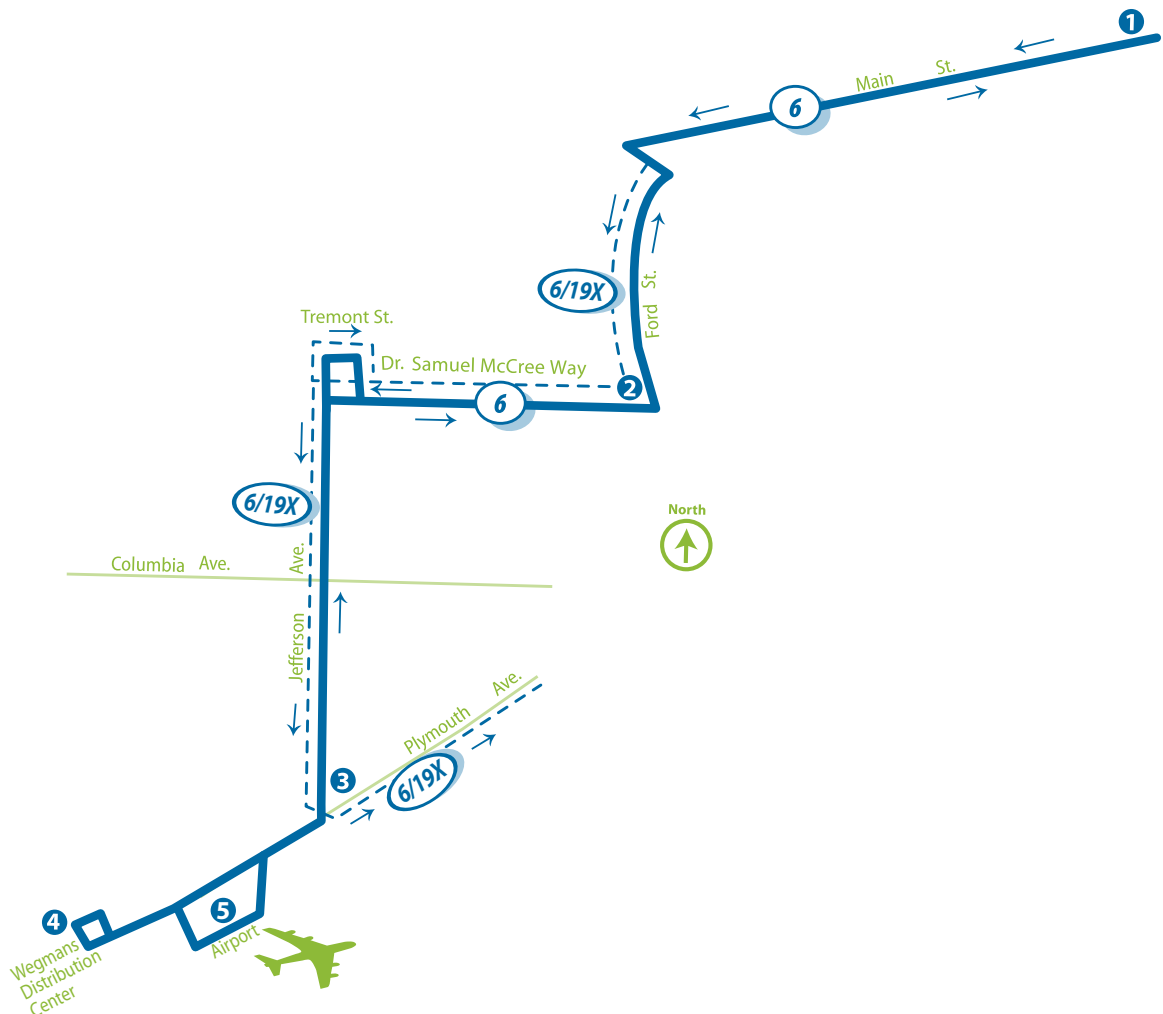

P.M. Times In Bold

P.M. Times In Bold

Special Travel Codes

- A Service to Jefferson Ave. via Route 28 Genesee Park Blvd. Bus operates outbound via Genesee Park Blvd. to Elmwood Loop. Bus leaves Elmwood Loop at 1:24 AM. Operates inbound via Jefferson Ave.
- C Bus operates to/from Chili & Old Beahan.
- E Bus operates to/from Elmwood Loop. Bus arrives at 5:12 AM and departs at 5:16 AM.
- F Bus operates on Friday School Days only.
- M Bus operates to/from Plymouth & Magnolia.
- R Bus operates Monday - Thursday School Days Only.
- T Bus operates to/from Plymouth/Edith 5 minutes before or after this timepoint.
- W Bus operates to/from Wegmans Distribution Center.
- X Express Transfer Service (ETS) Routes - operate on School Days Only. ETS Routes operate on the following dates: 12/7/2018, 1/11, 3/21 & 4/26/2019.

All timetables subject to change due to weather conditions and traffic congestion.