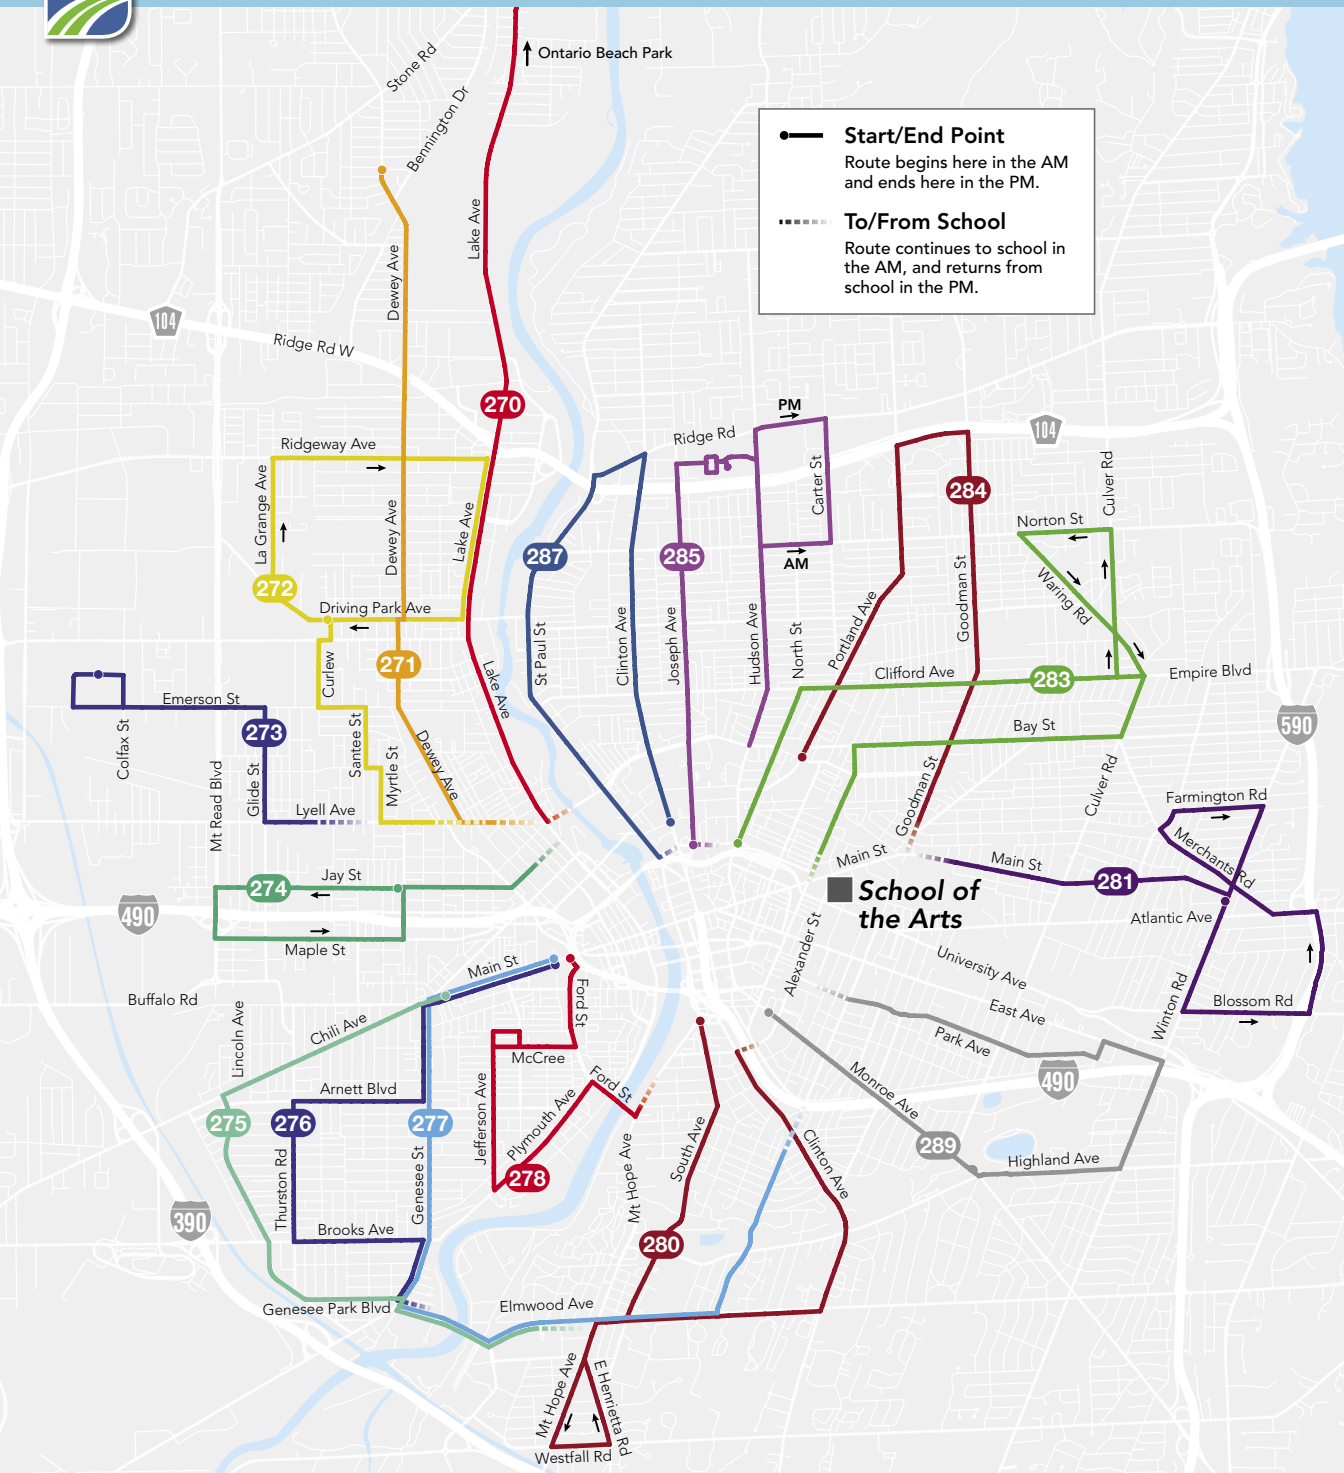

### Route 287 School of the Arts/St. Paul-N Clinton

	AM	PM	ED
Clinton & Central	7:45	4:10	12:40
Clinton & Avenue D	7:50	4:04	12:34
Clinton & Rau	7:55	4:00	12:30
St. Paul & Ridge	7:57	3:58	12:28
St. Paul & Ward	8:06	3:49	12:19
School of the Arts	8:15	3:40	12:10

### Route 289 School of the Arts/Park Ave

	AM	PM	ED
Monroe & Alexander/Linwood	7:44	4:11	12:41
Monroe & Highland	7:54	4:01	12:31
East & 1765 East/Probert	7:59	3:55	12:25
Park & Goodman	8:07	3:48	12:18
School of the Arts	8:15	3:40	12:10

## School of the Arts Prince Street

Open to the Public

Effective January 2, 2023

Routes run Monday-Friday,  
1/2/2023 - 6/22/2023

Neighborhood Direct Service (NDS) Routes operate on school days only

### How to Use RTS Neighborhood Direct Service

1. Using the map, find the number of the route closest to your home.
2. Look up your route's timetable on this page or the next. This will tell you when your bus will arrive.
3. The times listed are the ones that the bus will arrive at that route's major locations. You may board at those stops or any RTS stop along the route.
4. Be sure to be at your bus stop at least 5 minutes early! Look at the lighted sign on the front of the bus to make sure it matches your route.
5. If you are an RCSD student, please show your RCSD ID to the Bus Operator when boarding. Then tap it on the right side of the oblong reader, listen for the beep, and take a seat.
6. After school, board the bus that shows your route's number. RCSD students, be sure to show your RCSD ID to the Bus Operator and to tap it on the reader.