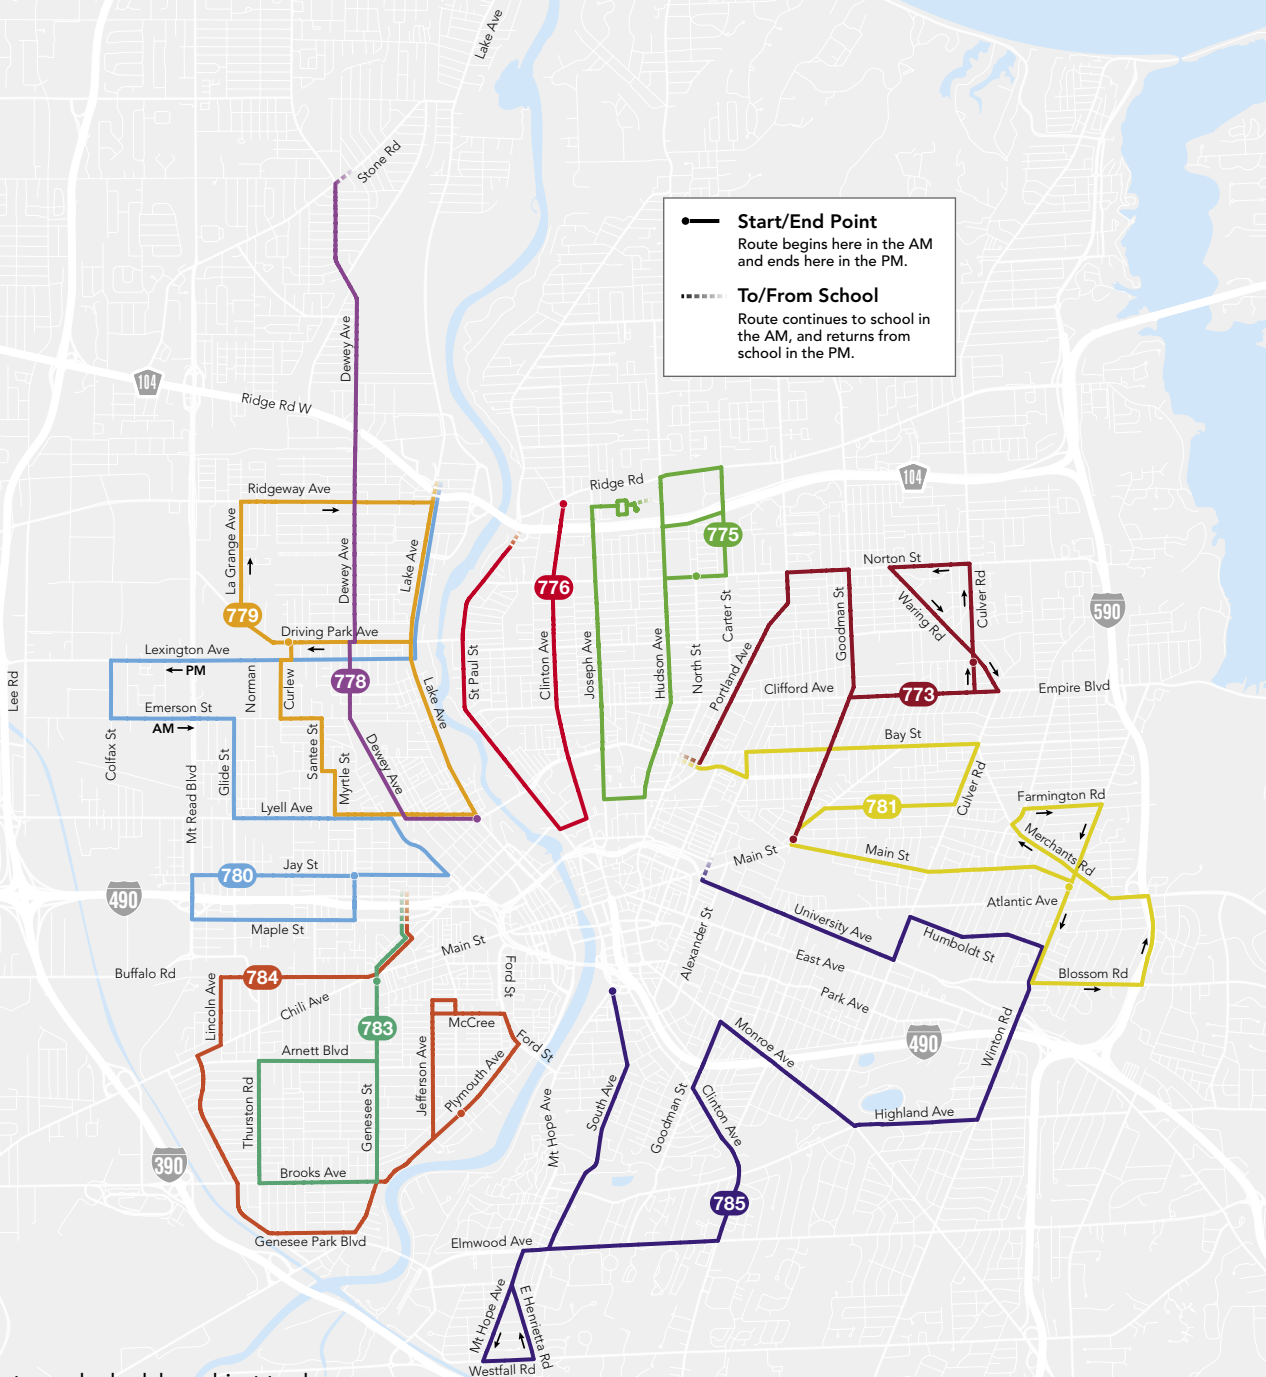

Northeast Preparatory High School

Start/End Point
Route begins here in the AM and ends here in the PM.

To/From School
Route continues to school in the AM, and returns from school in the PM.

Routes and schedules subject to change due to weather and traffic conditions.

How to Use RTS Neighborhood Direct Service

1. Using the map, find the number of the route closest to your home.
2. Look up your route's timetable on this page or the next. This will tell you when your bus will arrive.
3. The times listed are the ones that the bus will arrive at that route's major locations. You may board at those stops or any RTS stop along the route.
4. Be sure to be at your bus stop at least 5 minutes early! Look at the lighted sign on the front of the bus to make sure it matches your route.
5. If you are an RCSD student, please show your RCSD ID to the Bus Operator when boarding. Then tap it on the right side of the oblong reader, listen for the beep, and take a seat.
6. After school, board the bus that shows your route's number. RCSD students, be sure to show your RCSD ID to the Bus Operator and to tap it on the reader.

About Early Dismissals

Early Dismissal Dates: 3/3/2023 and 5/15/2023

On days the RCSD has early dismissals, RTS trips will leave schools at 12:10 PM.

Route 773 Northeast Preparatory HS/N Goodman-Northland-Portland

	AM	PM	ED
Goodman & Hayward	7:11	4:35	1:05
Woodman Park & Fernwood Park	7:18	4:20	12:50
Clifford & Baycliff	7:27	4:16	12:46
Goodman & Blakeslee/Corwin	7:31	4:14	12:44
Portland & Durnan/Randolph	7:34	4:09	12:39
Portland & Draper/Irondequoit	7:39	4:05	12:35
Northeast Preparatory High School	8:00	3:40	12:10

Route 778 Northeast Preparatory HS/Maplewood-Dewey

	AM	PM	ED
Lyell & Lake	7:34	4:06	12:36
Emerson & Dewey	7:39	4:01	12:31
Dewey & Driving Park	7:41	3:58	12:28
Dewey & Ridge	7:48	3:52	12:22
Dewey & Studley/Burling	7:51	3:49	12:19
Dewey & Stone/Dalston	7:52	3:47	12:17
Northeast Preparatory High School	8:00	3:40	12:10

Route 775 Northeast Preparatory HS/Joseph-Hudson

	AM	PM	ED
Hudson & North	7:18	4:13	12:43
Carter & opp Rexford	7:19	4:14	12:44
Hudson & Norton	7:27	*4:22	*12:52
Joseph & Upper Falls/Rauber	7:38	4:02	12:32
Joseph & Avenue D	7:41	4:00	12:30
Seneca & Norton/Nester	7:43	3:57	12:27
Hudson Ridge Towers	7:46	3:54	12:24
Northeast Preparatory High School	8:00	3:40	12:10

* This part of the PM route is not in the order shown by the arrow.

Route 779 Northeast Preparatory HS/Edgerton

	AM	PM	ED
Wren & Driving Park	7:10	*4:12	*12:42
Lake & Ridgeway	7:19	*4:21	*12:51
Driving Park & Dove	7:24	*4:27	*12:57
Santee & Otis	7:31	4:06	12:36
Lyell & Lake	7:40	3:59	12:29
Northeast Preparatory High School	8:00	3:40	12:10

* This part of the PM route is not in the order shown by the arrow.

Route 776 Northeast Preparatory HS/St Paul-N Clinton