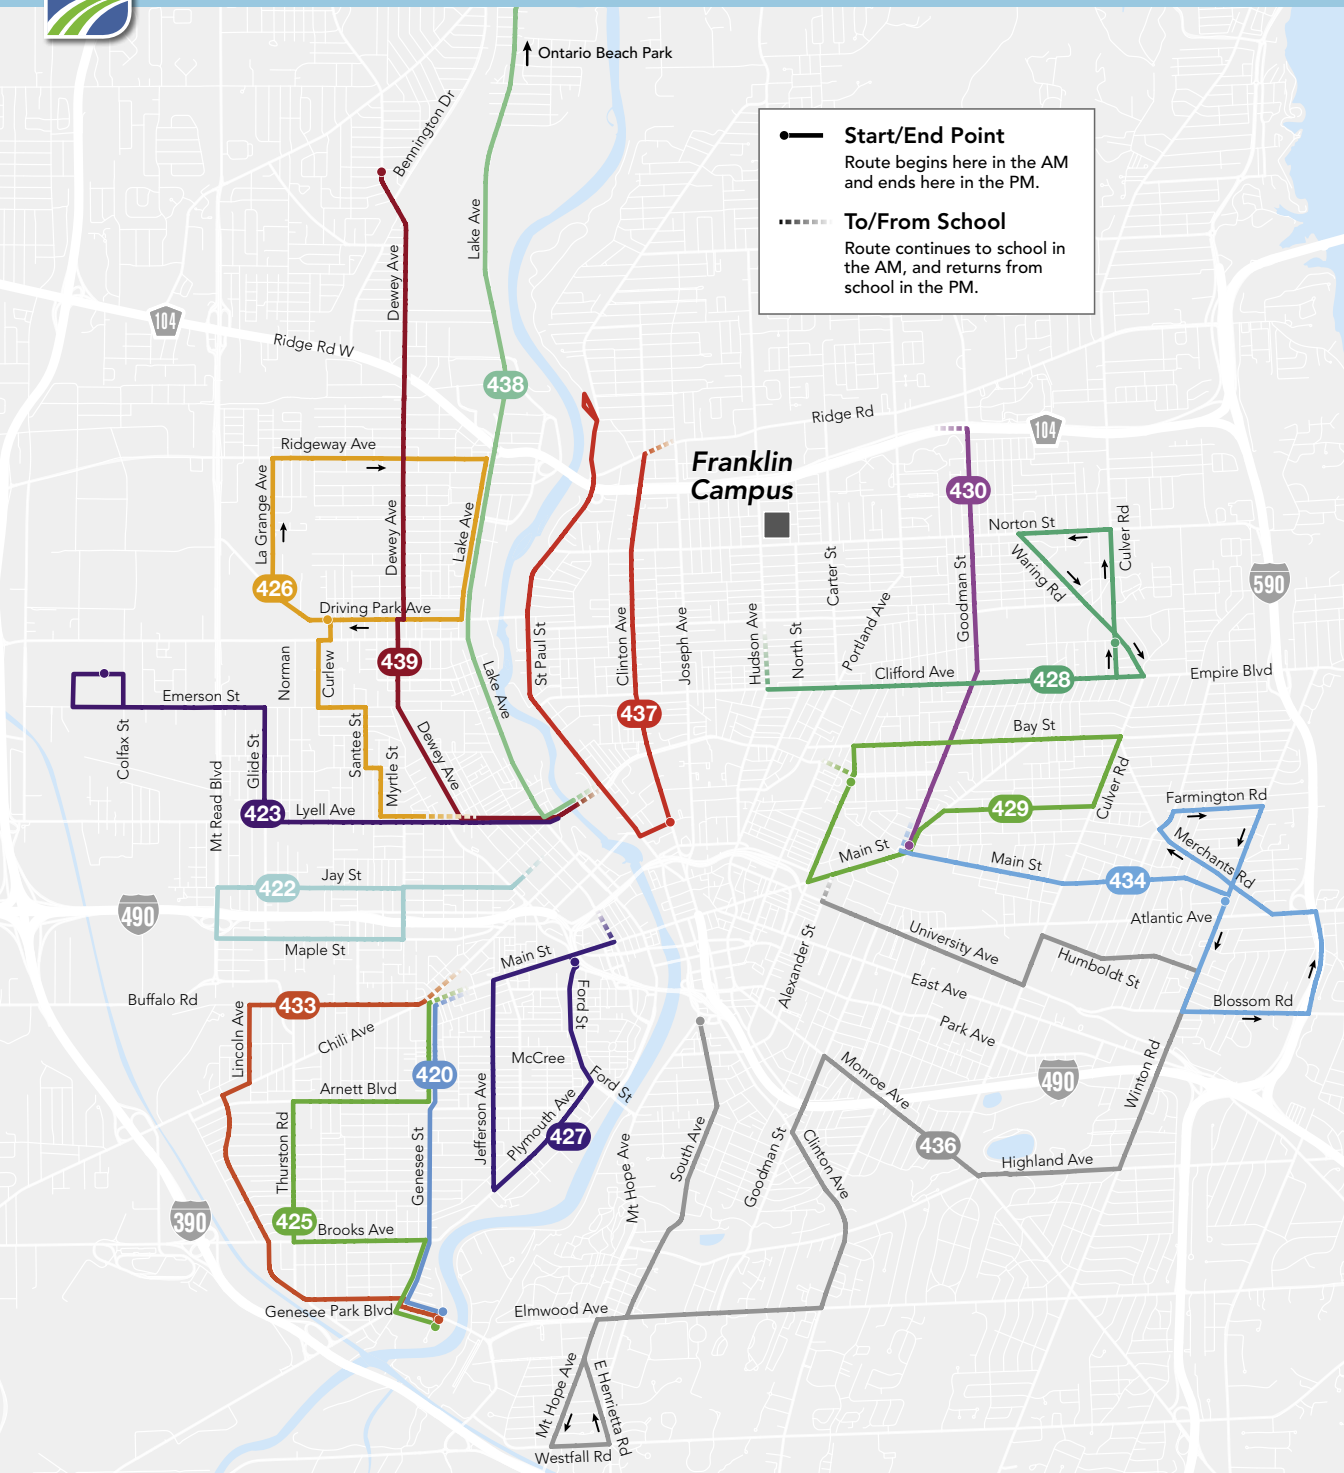

PM bus departs from Kilmar Street * This part of the PM route is not in the order shown by the arrow.

Route 436 Norton St/City SE

	AM	PM	ED
South & Byron	6:20	3:35	12:05
South & Cypress	6:23	3:32	12:02
South & Elmwood	6:27	3:25	11:55
East Henrietta & Westfall	6:32	3:19	11:49
Clinton & Elmwood	6:39	3:16	11:46
Clinton & Goodman	6:43	3:12	11:42
University & Culver	6:58	2:57	11:27
University & Alexander	7:02	2:53	11:23
Franklin Campus	7:15	2:40	11:10

PM bus departs from Kilmar Street

Franklin Campus Norton Street

Open to the Public

Effective September 5, 2022

Routes run Monday-Friday, 9/5/2022 - 6/22/2023

Neighborhood Direct Service (NDS) Routes operate on school days only

— Start/End Point
Route begins here in the AM and ends here in the PM.

- - - - - To/From School
Route continues to school in the AM, and returns from school in the PM.

How to Use RTS Neighborhood Direct Service

About Early Dismissals

Early Dismissal Dates: 11/4/2022 and 12/9/2022

On days the RCSD has early dismissals, RTS trips will leave schools at 11:10 AM.

Route 420 Norton St/Genesee

	AM	PM	ED
Elmwood Loop	6:51	3:04	11:34
Genesee & Brooks	6:53	3:02	11:32
Genesee & Arnett	6:56	2:57	11:27
Genesee & Main	6:59	2:56	11:26
Franklin Campus	7:15	2:40	11:10