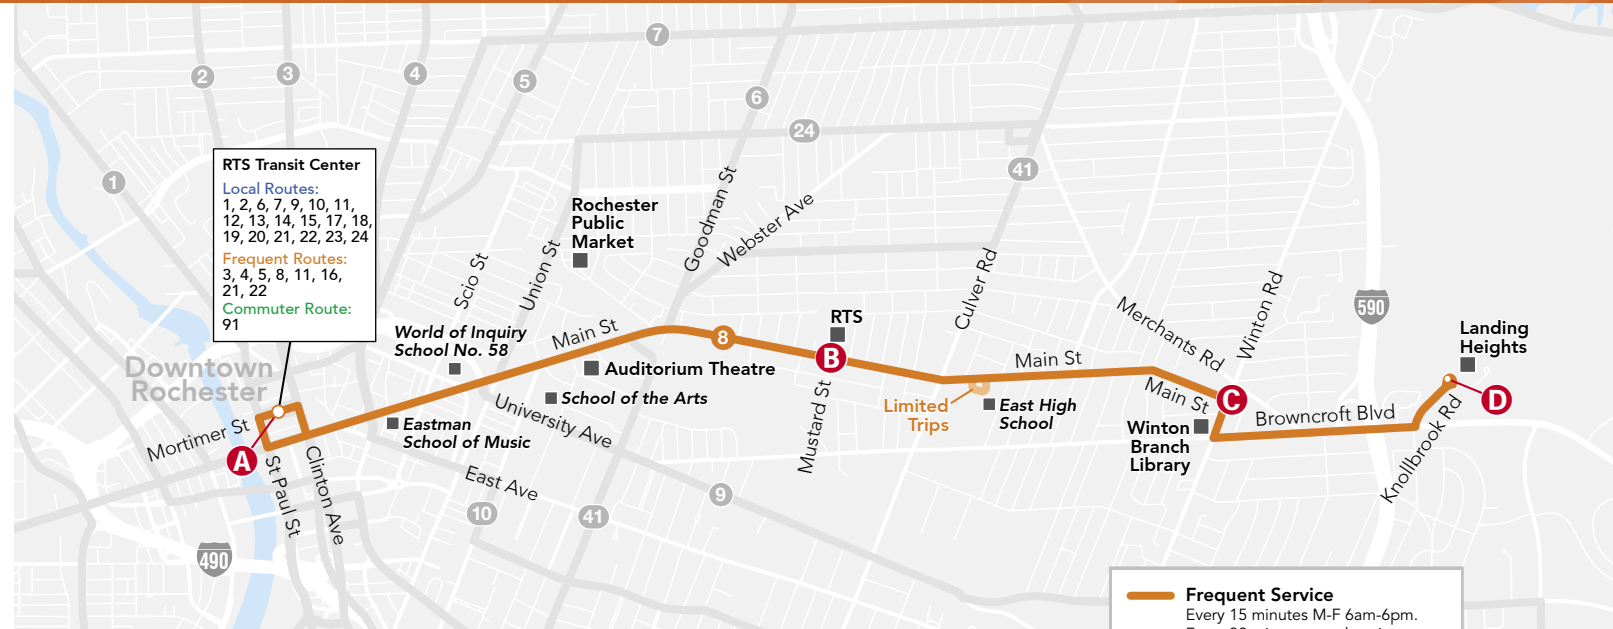

Inbound to RTS Transit Center

	Landing Heights D	Main St & Winton Rd C	Main St & RTS Station B	RTS Transit Center A
AM 5:00	5:04	5:09	5:19	
5:27	5:31	5:36	5:46	
5:57	6:02	6:07	6:19	
6:27	6:32	6:37	6:49	
6:42	6:47	6:52	7:04	
6:57	7:02	7:07	7:19	
7:12	7:17	7:22	7:34	
7:27	7:32	7:37	7:49	
7:42	7:47	7:52	8:04	
7:57	8:02	8:07	8:19	
8:12	8:17	8:22	8:34	
8:27	8:32	8:37	8:49	
8:42	8:47	8:52	9:04	
8:57	9:02	9:07	9:19	
9:12	9:17	9:22	9:34	
9:27	9:32	9:37	9:49	
9:42	9:47	9:52	10:04	
9:57	10:02	10:07	10:19	
10:12	10:17	10:22	10:34	
10:27	10:32	10:37	10:49	
10:40	10:45	10:50	11:00	
10:57	11:02	11:07	11:17	
11:10	11:15	11:20	11:30	
11:27	11:32	11:37	11:47	
11:40	11:45	11:50	12:00	
11:57	12:02	12:07	12:17	
12:10	12:15	12:20	12:30	
12:27	12:32	12:37	12:47	
12:40	12:45	12:50	1:00	
12:57	1:02	1:07	1:17	
1:10	1:15	1:20	1:30	
1:27	1:32	1:37	1:47	
1:40	1:45	1:50	2:00	
1:57	2:02	2:07	2:17	
2:10	2:15	2:20	2:30	
2:27	2:32	2:37	2:47	
2:40	2:45	2:50	3:00	
2:57	3:02	3:07	3:17	
3:12	3:17	3:22	3:32	
3:27	3:32	3:37	3:47	
3:40	3:45	3:50	4:00	
3:57	4:02	4:07	4:17	
4:10	4:15	4:20	4:30	
4:27	4:32	4:37	4:47	
4:40	4:45	4:50	5:00	
4:57	5:02	5:07	5:17	
5:10	5:15	5:20	5:30	
5:27	5:32	5:37	5:47	
5:42	5:47	5:52	6:04	
5:57	6:02	6:07	6:19	
6:12	6:17	6:22	6:34	
6:27	6:32	6:37	6:49	
6:57	7:02	7:07	7:18	
7:27	7:31	7:36	7:46	
7:57	8:01	8:06	8:16	
8:27	8:31	8:36	8:46	
8:57	9:01	9:06	9:16	
9:27	9:31	9:36	9:46	
9:57	10:01	10:06	10:16	
10:27	10:31	10:36	10:46	
10:57	11:01	11:06	11:16	
11:27	11:31	11:36	11:46	

Frequent Service
Every 15 minutes M-F 6am-6pm.
Every 30 minutes at other times.
Bus will pick up or drop off customers at any bus stop along this route.

A Schedule Timepoints
Refer to timetables to see when buses serve these stops. Your stop may be between timepoints.

20 Connecting Routes
See those schedules for details.

Saturday/Sunday/Holiday

Outbound to Landing Heights

	RTS Transit Center A	Main St & Mustard St B	Main St & Winton Rd C	Landing Heights D
AM 6:00	6:07	6:13	6:19	
7:00	7:07	7:13	7:19	
7:30	7:37	7:43	7:49	
8:00	8:07	8:13	8:19	
8:30	8:37	8:43	8:49	
9:00	9:07	9:13	9:19	
9:30	9:37	9:43	9:49	
10:00	10:07	10:13	10:19	
10:30	10:37	10:43	10:49	
11:00	11:08	11:14	11:20	
11:30	11:38	11:44	11:50	
PM 12:00	12:08	12:14	12:20	
12:30	12:38	12:44	12:50	
1:00	1:08	1:14	1:20	
1:30	1:38	1:44	1:50	
2:00	2:08	2:14	2:20	
2:30	2:38	2:44	2:50	
3:00	3:08	3:14	3:20	
3:30	3:38	3:44	3:50	
4:00	4:08	4:14	4:20	
4:30	4:38	4:44	4:50	
5:00	5:08	5:14	5:20	
5:30	5:38	5:44	5:50	
6:00	6:07	6:13	6:19	
7:00	7:07	7:13	7:19	
8:00	8:07	8:13	8:19	
9:00	9:07	9:13	9:19	
10:00	10:07	10:13	10:19	
11:00	11:07	11:13	11:19	
AM 12:00	12:07	12:13	12:19	

Inbound to RTS Transit Center

	Landing Heights D	Main St & Winton Rd C	Main St & RTS Station B	RTS Transit Center A
AM 6:00	6:05	6:10	6:20	
6:30	6:35	6:40	6:50	
7:30	7:35	7:40	7:50	
8:00	8:05	8:10	8:20	
8:30	8:35	8:40	8:50	
9:00	9:05	9:10	9:20	
9:30	9:35	9:40	9:50	
10:00	10:05	10:10	10:20	
10:30	10:35	10:40	10:50	
11:00	11:05	11:10	11:19	
11:30	11:35	11:40	11:49	
PM 12:00	12:05	12:10	12:19	
12:30	12:35	12:40	12:49	
1:00	1:05	1:10	1:19	
1:30	1:35	1:40	1:49	
2:00	2:05	2:10	2:19	
2:30	2:35	2:40	2:49	
3:00	3:05	3:10	3:19	
3:30	3:35	3:40	3:49	
4:00	4:05	4:10	4:19	
4:30	4:35	4:40	4:49	
5:00	5:05	5:10	5:19	
5:30	5:35	5:40	5:50	
6:00	6:05	6:10	6:20	
6:30	6:35	6:40	6:50	
7:30	7:34	7:39	7:47	
8:30	8:34	8:39	8:47	
9:30	9:34	9:39	9:47	
10:30	10:34	10:39	10:47	
11:30	11:34	11:39	11:47	

Routes and schedules subject to change due to weather and traffic conditions.