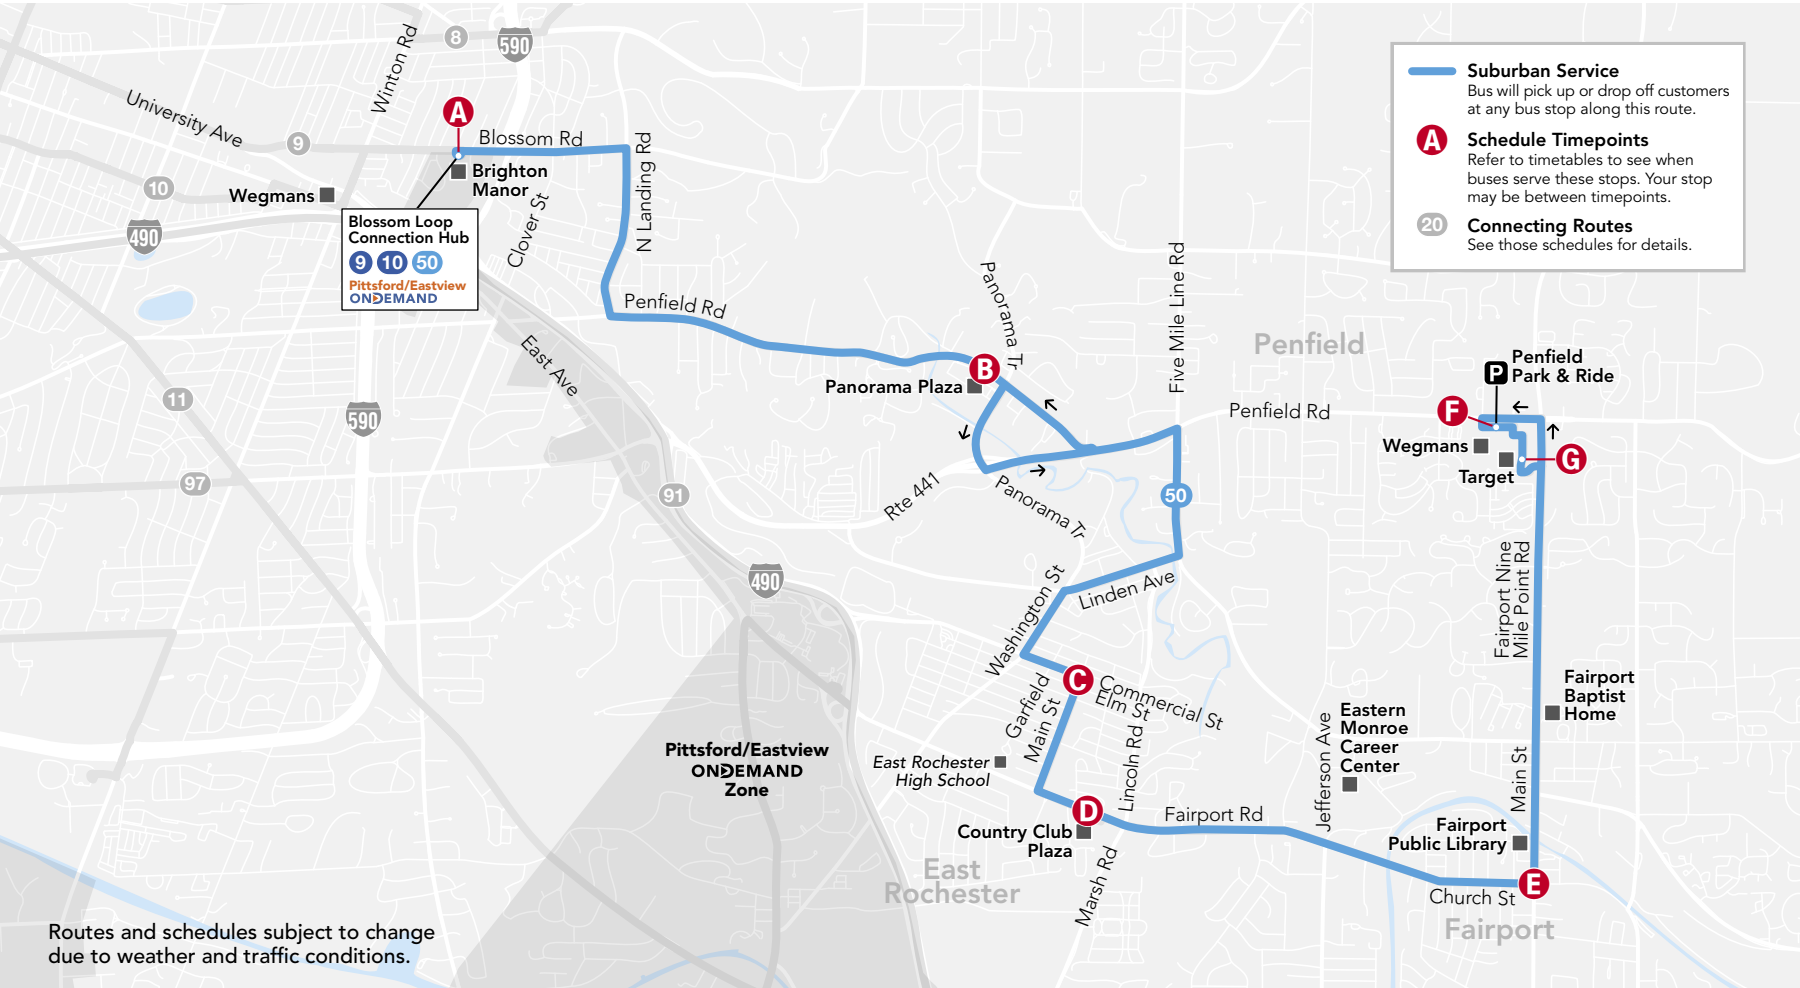

Westbound to Blossom Loop

	Target	Main St & Church St	Country Club Plaza	Main St & Elm St	Panorama Plaza	Blossom Loop Connection Hub
	G	E	D	C	B	A
AM	5:56	6:03	6:11	6:16	6:29	6:37
	7:56	8:03	8:11	8:16	8:29	8:37
	9:56	10:03	10:11	10:16	10:29	10:37
	11:56	12:03	12:11	12:16	12:29	12:37
PM	2:20	2:27	2:35	2:40	2:53	3:01
	3:56	4:03	4:11	4:16	4:29	4:37
	5:56	6:03	6:11	6:16	6:29	6:37
	7:55	8:02	8:10	8:15	8:28	8:36
	9:56	10:03	10:11	10:16	10:29	10:37
	11:56	12:03	12:11	12:16	12:29	12:37

Saturday/Sunday/Holiday

Eastbound to Fairport

	Blossom Loop Connection Hub	Panorama Plaza	Commercial St & Main St	Country Club Plaza	Church St & Main St	Wegmans Penfield Park & Ride	Target
	A	B	C	D	E	F	G
AM	6:00	6:10	6:21	6:24	6:32	6:40	6:41
	8:00	8:10	8:21	8:24	8:32	8:40	8:41
	10:00	10:10	10:21	10:24	10:32	10:40	10:41
PM	12:00	12:10	12:21	12:24	12:32	12:40	12:41
	2:00	2:10	2:21	2:24	2:32	2:40	2:41
	4:00	4:10	4:21	4:24	4:32	4:40	4:41
	6:00	6:10	6:21	6:24	6:32	6:40	6:41
	8:00	8:10	8:21	8:24	8:32	8:40	8:41
	10:00	10:10	10:21	10:24	10:32	10:40	10:41

Westbound to Blossom Loop

	Target	Main St & Church St	Country Club Plaza	Main St & Elm St	Panorama Plaza	Blossom Loop Connection Hub
	G	E	D	C	B	A
AM	6:50	6:57	7:05	7:10	7:23	7:31
	8:50	8:57	9:05	9:10	9:23	9:31
	10:50	10:57	11:05	11:10	11:23	11:31
PM	12:50	12:57	1:05	1:10	1:23	1:31
	2:50	2:57	3:05	3:10	3:23	3:31
	4:50	4:57	5:05	5:10	5:23	5:31
	6:50	6:57	7:05	7:10	7:23	7:30
	8:50	8:57	9:05	9:10	9:23	9:30
	10:50	10:57	11:05	11:10	11:23	11:30

- **Suburban Service**
  Bus will pick up or drop off customers at any bus stop along this route.
- **A Schedule Timepoints**
  Refer to timetables to see when buses serve these stops. Your stop may be between timepoints.
- **20 Connecting Routes**
  See those schedules for details.

Routes and schedules subject to change due to weather and traffic conditions.