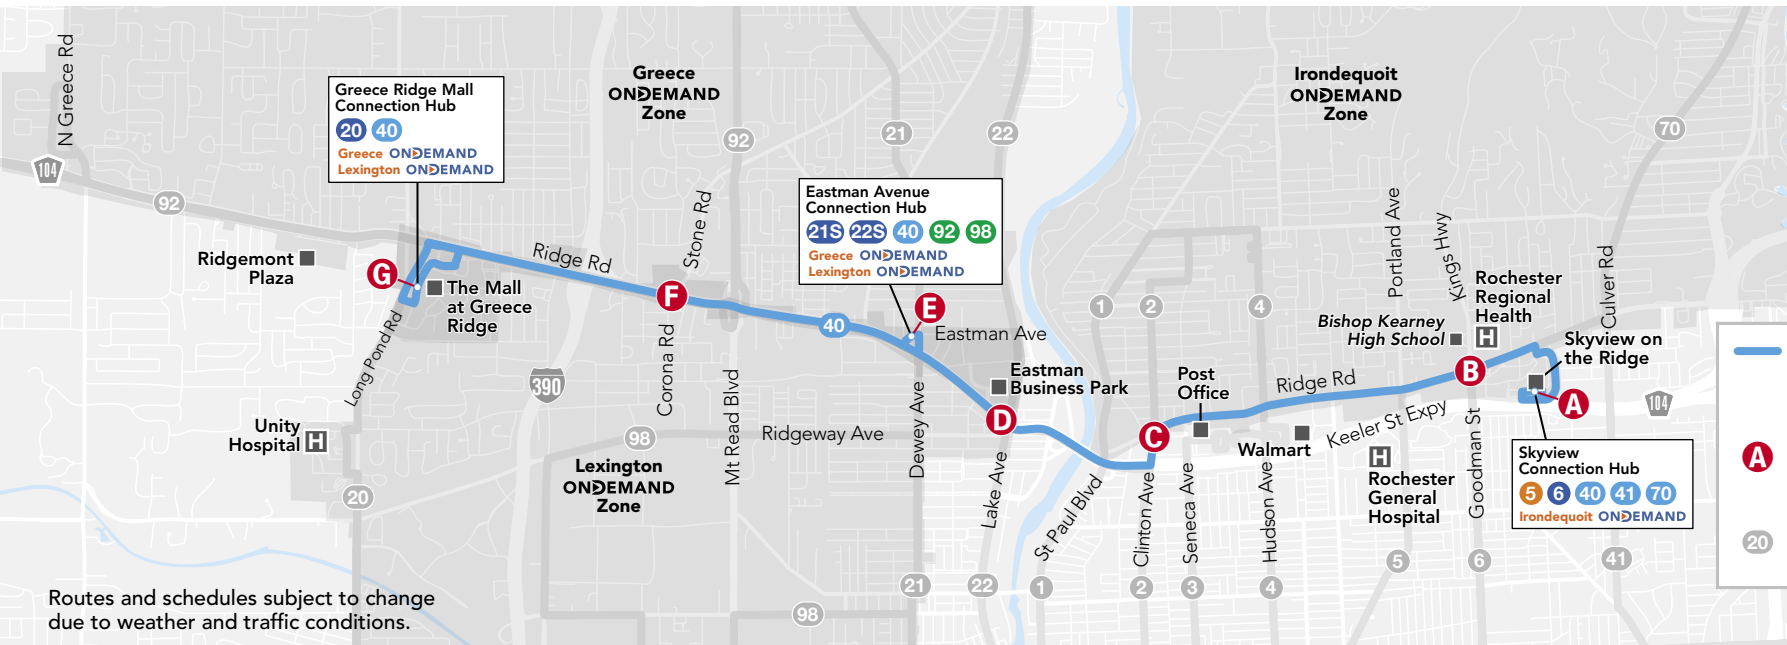

Eastbound to Irondequoit

	Greece Ridge Mall Connection Hub	Ridge Rd & Corona Rd	Eastman Avenue Connection Hub	Ridge Rd & Pullman Ave	Clinton Ave & Rau St	Ridge Rd & Goodman St	Skyview Connection Hub
	G	F	E	D	C	B	A
AM	6:56	7:02	7:08	7:12	7:15	7:21	7:25
	7:56	8:02	8:08	8:12	8:15	8:21	8:25
	8:56	9:02	9:08	9:12	9:15	9:21	9:25
	9:56	10:02	10:08	10:12	10:15	10:21	10:25
	10:56	11:02	11:08	11:12	11:15	11:21	11:25
	11:56	12:02	12:08	12:12	12:15	12:21	12:25
PM	12:56	1:02	1:08	1:12	1:15	1:21	1:25
	1:56	2:02	2:08	2:12	2:15	2:21	2:25
	2:56	3:02	3:08	3:12	3:15	3:21	3:25
	3:56	4:02	4:08	4:12	4:15	4:21	4:25
	4:56	5:02	5:08	5:12	5:15	5:21	5:25
	5:56	6:02	6:08	6:12	6:15	6:21	6:25
	6:56	7:02	7:08	7:12	7:15	7:21	7:25
	7:56	8:02	8:08	8:12	8:15	8:21	8:25
	8:56	9:02	9:08	9:12	9:15	9:21	9:25
	9:56	10:02	10:08	10:12	10:15	10:21	10:25
	10:56	11:02	11:08	11:12	11:15	11:21	11:25

40 Crosstown Service
Every 30 minutes M-F 6am-6pm.
Every 60 minutes at other times.
Bus will pick up or drop off customers at any bus stop along this route.

A Schedule Timepoints
Refer to timetables to see when buses serve these stops. Your stop may be between timepoints.

20 Connecting Routes
See those schedules for details.

Routes and schedules subject to change due to weather and traffic conditions.