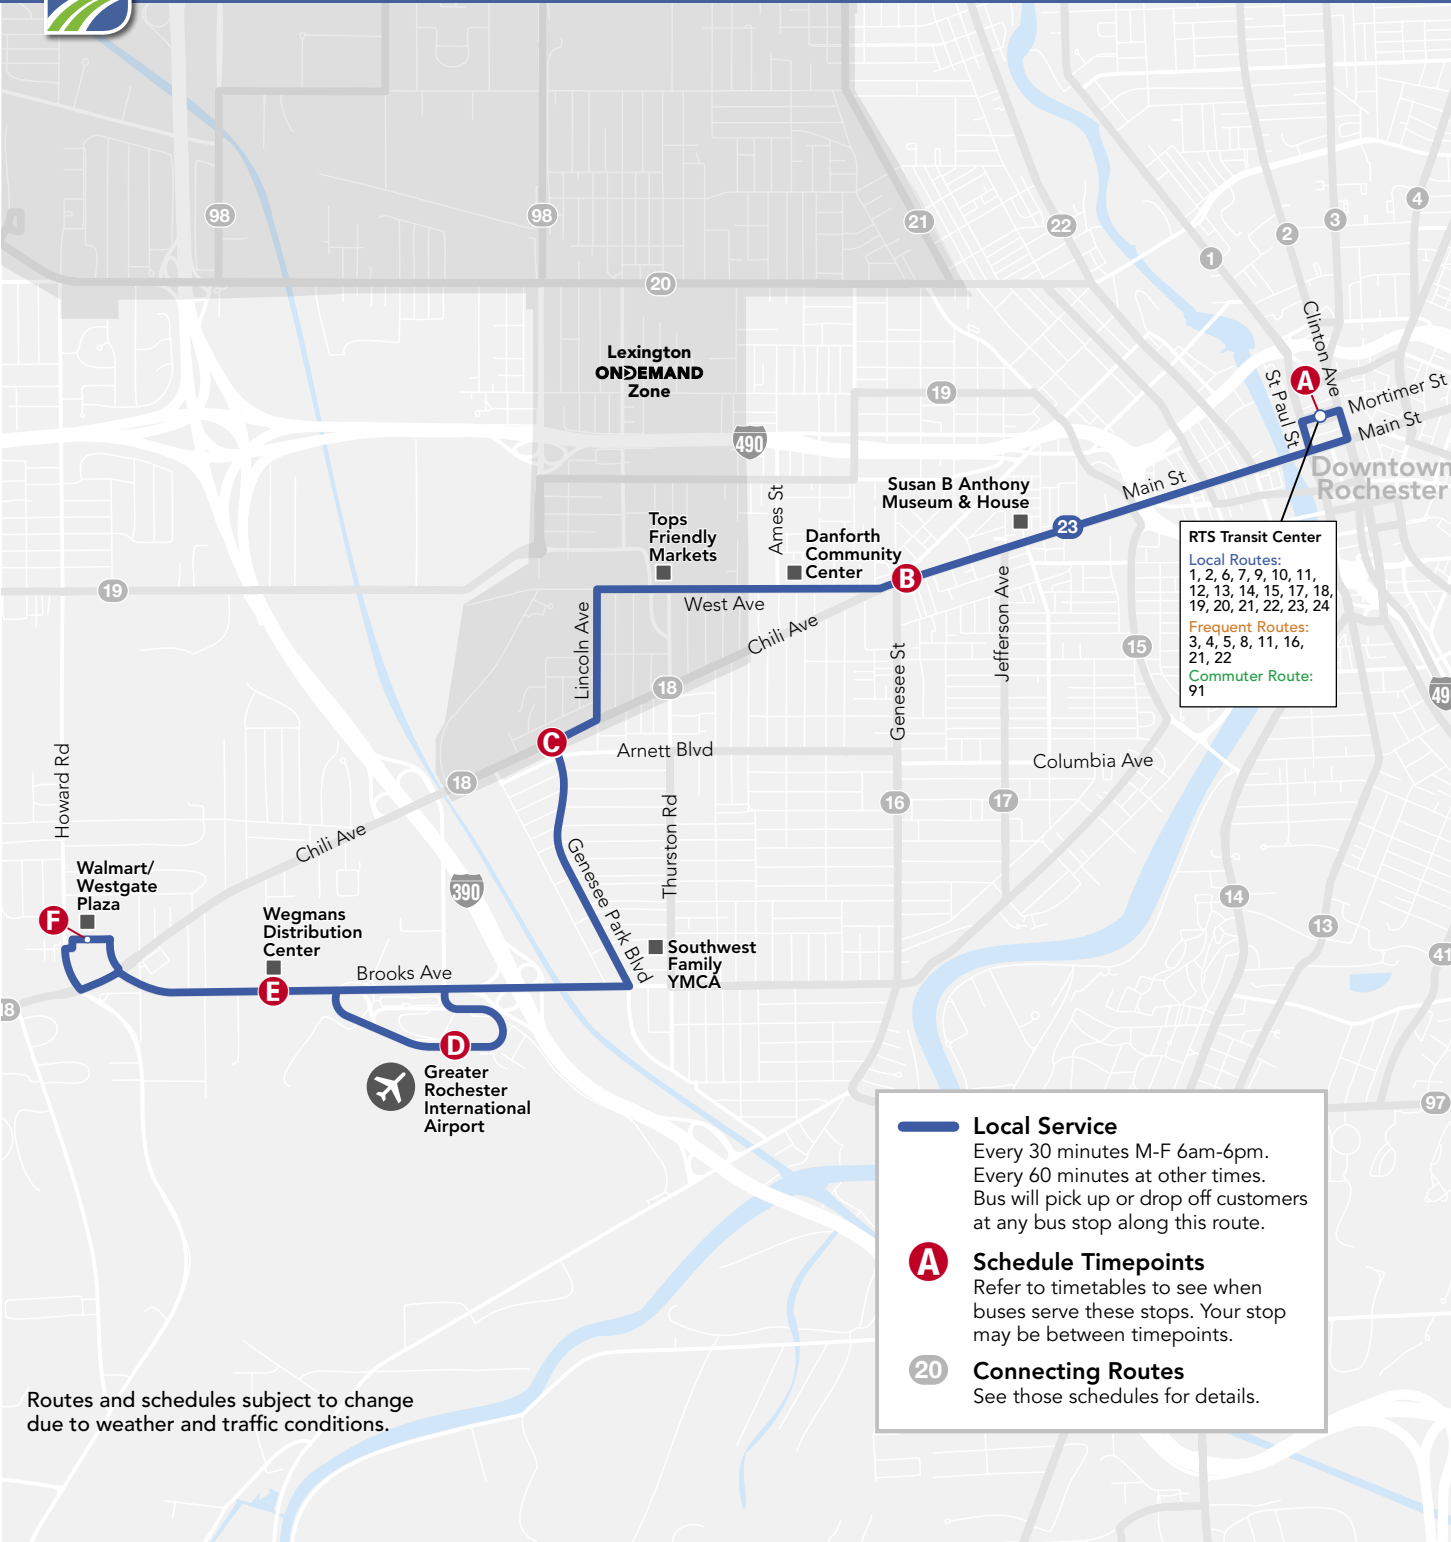

Tops – West Avenue
Danforth Community Center
Airport
Wegmans Distribution Center
Walmart – Chili Avenue

RTS Transit Center
Local Routes:
 1, 2, 6, 7, 9, 10, 11, 12, 13, 14, 15, 17, 18, 19, 20, 21, 22, 23, 24
Frequent Routes:
 3, 4, 5, 8, 11, 16, 21, 22
Commuter Route:
 91

Local Service
 Every 30 minutes M-F 6am-6pm.
 Every 60 minutes at other times.
 Bus will pick up or drop off customers at any bus stop along this route.

A Schedule Timepoints
 Refer to timetables to see when buses serve these stops. Your stop may be between timepoints.

20 Connecting Routes
 See those schedules for details.

Monday-Friday

Outbound to West Ave/Airport

	RTS Transit Center	Main St & Genesee St	Chili Ave & Genesee Park Blvd	Airport Terminal Lower Level	Wegmans Distribution Center	Chili Walmart
	A	B	C	D	E	F
AM	5:30	5:39	5:47	5:55	5:57	6:02
	6:15	6:24	6:32	6:40	6:42	6:47
	6:45	6:54	7:02	7:10	7:12	7:17
	7:15	7:24	7:32	7:40	7:42	7:47
	7:45	7:54	8:02	8:10	8:12	8:17
	8:15	8:24	8:32	8:40	8:42	8:47
	8:45	8:54	9:02	9:10	9:12	9:17
	9:15	9:24	9:32	9:40	9:42	9:47
	9:45	9:54	10:02	10:10	10:12	10:17
	10:15	10:24	10:32	10:40	10:42	10:47
	10:45	10:54	11:02	11:10	11:12	11:17
	11:15	11:24	11:32	11:40	11:42	11:47
PM	11:45	11:54	12:02	12:10	12:12	12:17
	12:15	12:24	12:32	12:40	12:42	12:47
	12:45	12:54	1:02	1:10	1:12	1:17
	1:15	1:25	1:34	1:42	1:44	1:49
	1:45	1:55	2:04	2:12	2:14	2:19
	2:15	2:25	2:34	2:42	2:44	2:49
	2:45	2:55	3:04	3:12	3:14	3:19
	3:15	3:25	3:34	3:42	3:44	3:49
	3:45	3:55	4:04	4:12	4:14	4:19
	4:15	4:24	4:32	4:40	4:42	4:47
	4:45	4:54	5:02	5:10	5:12	5:17
	5:15	5:24	5:32	5:40	5:42	5:47
5:45	5:54	6:02	6:10	6:12	6:17	
6:30	6:39	6:47	6:55	6:57	7:02	
7:30	7:39	7:47	7:55	7:57	8:02	
8:30	8:38	8:46	8:54	8:56	9:00	
9:30	9:38	9:46	9:54	9:56	10:00	
10:30	10:38	10:45	10:52	10:54	10:58	
11:30	11:38	11:45	11:52	11:54	11:58	