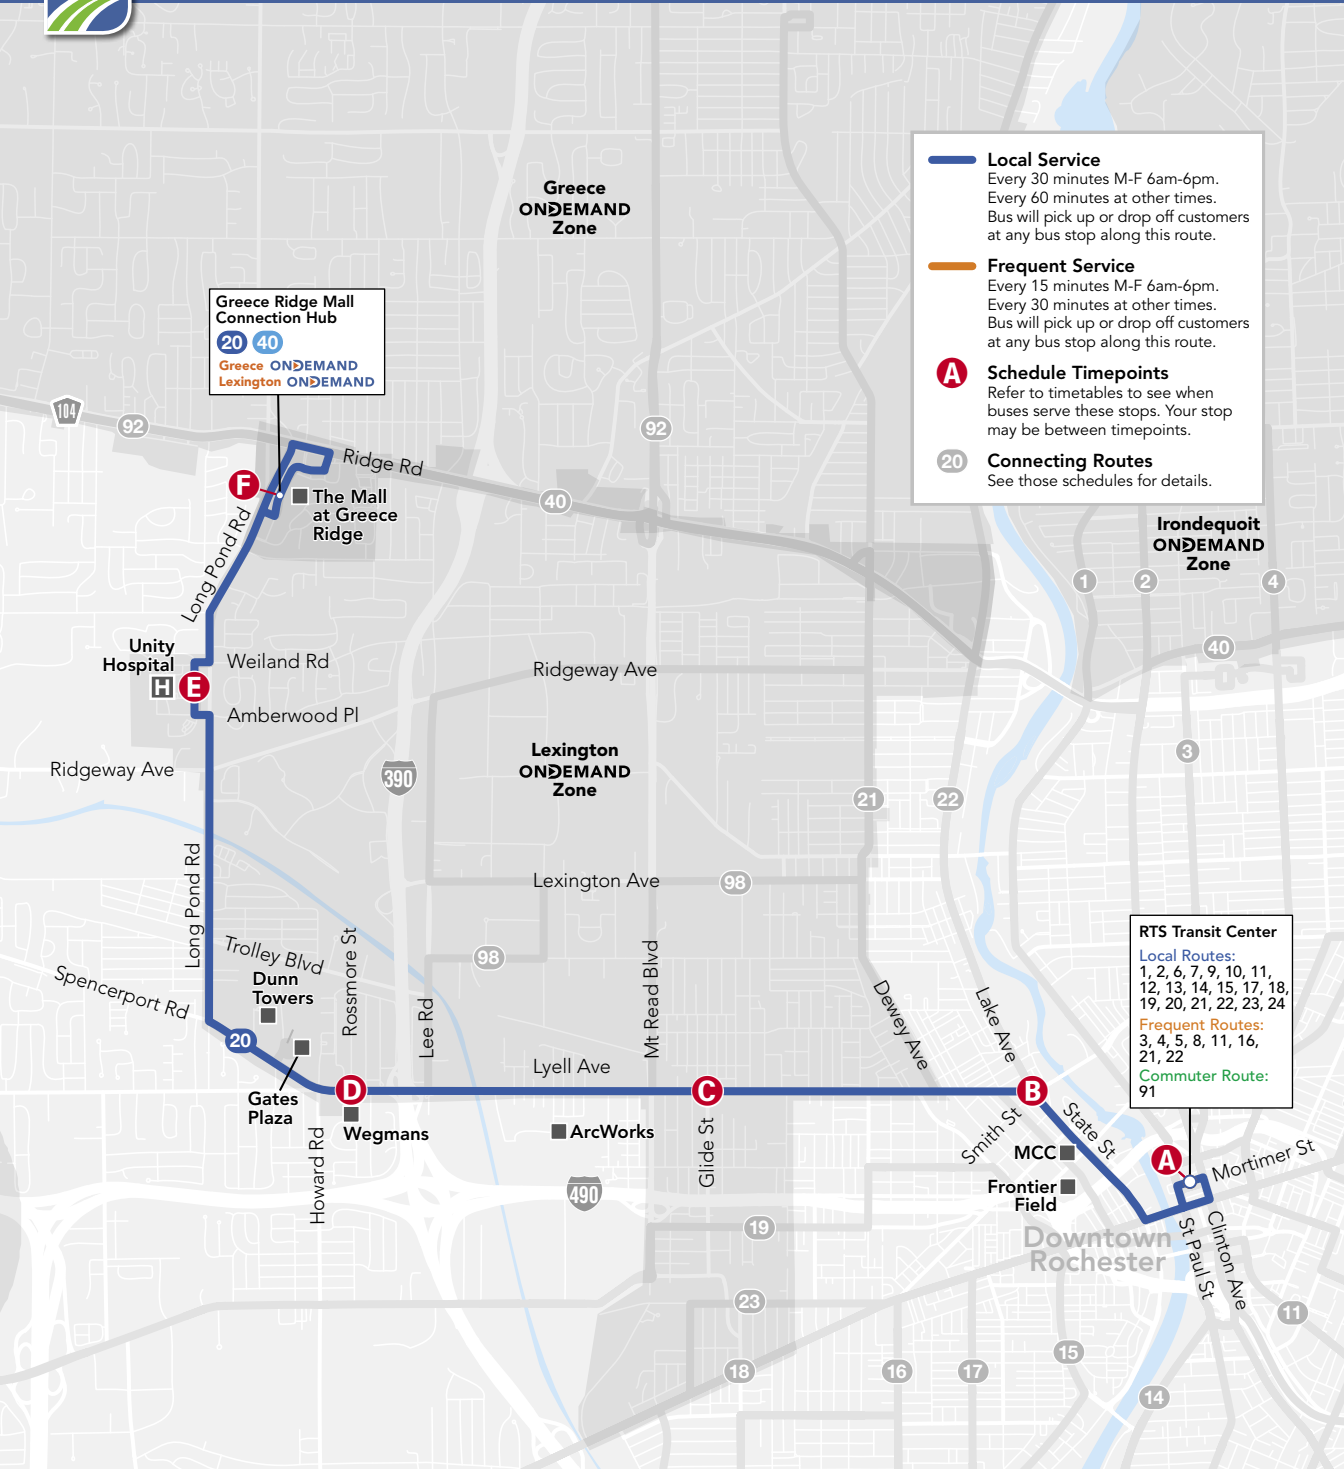

Runs 7 days a week

Hours of Service:

Weekdays 5am - Midnight

Weekends 6am - Midnight

Local Route

30-minute frequency 6am-6pm weekdays
60-minute frequency other times

Serving:

RTS Transit Center
Frontier Field
MCC Downtown Campus
High Falls
ArcWorks
Wegmans - Lyell Ave
Dunn Towers
Unity Hospital
Greece Ridge Mall Connection Hub
Greece On Demand Zone
Lexington On Demand Zone

Local Service
Every 30 minutes M-F 6am-6pm.
Every 60 minutes at other times.
Bus will pick up or drop off customers at any bus stop along this route.

Frequent Service
Every 15 minutes M-F 6am-6pm.
Every 30 minutes at other times.
Bus will pick up or drop off customers at any bus stop along this route.

A Schedule Timepoints
Refer to timetables to see when buses serve these stops. Your stop may be between timepoints.

20 Connecting Routes
See those schedules for details.

RTS Transit Center
Local Routes: 1, 2, 6, 7, 9, 10, 11, 12, 13, 14, 15, 17, 18, 19, 20, 21, 22, 23, 24
Frequent Routes: 3, 4, 5, 8, 11, 16, 21, 22
Commuter Route: 91