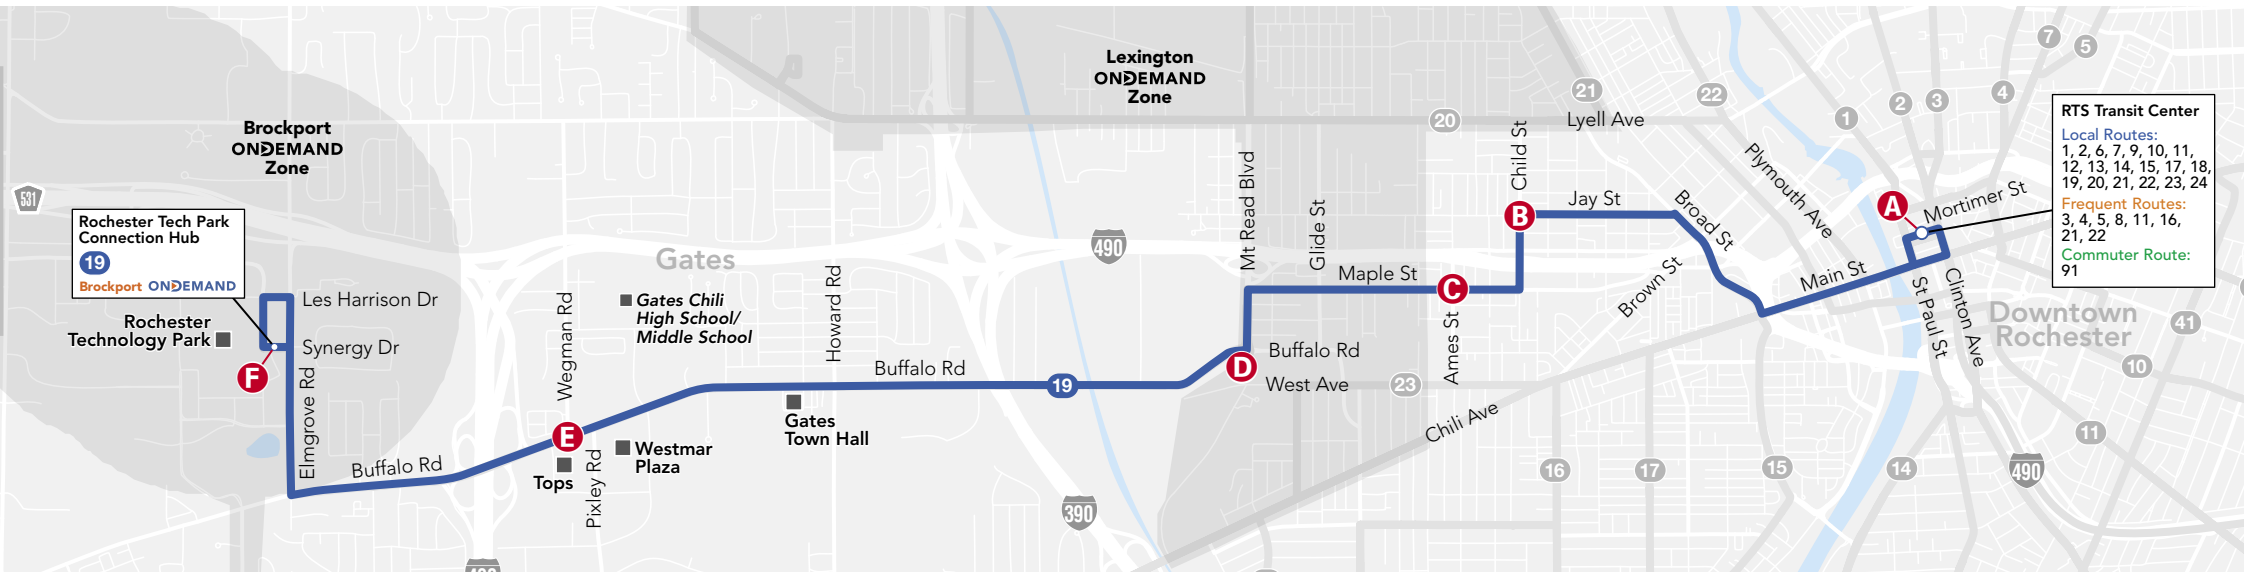

Inbound to RTS Transit Center

	Rochester Tech Park Connection Hub	Buffalo Rd & Wegman Rd	Buffalo Rd & Mt Read Blvd	Maple St & Ames St	Jay St & Child St	RTS Transit Center
	F	E	D	C	B	A
AM	6:07	6:12	6:20	6:24	6:27	6:37
	7:07	7:12	7:20	7:24	7:27	7:37
	8:07	8:12	8:20	8:24	8:27	8:38
	9:07	9:12	9:20	9:24	9:27	9:38
	10:07	10:12	10:20	10:24	10:27	10:38
	11:07	11:12	11:20	11:24	11:27	11:38
PM	12:07	12:12	12:20	12:24	12:27	12:38
	1:07	1:12	1:20	1:24	1:27	1:38
	2:07	2:12	2:20	2:24	2:27	2:38
	3:07	3:12	3:20	3:24	3:27	3:38
	4:07	4:12	4:20	4:24	4:27	4:38
	5:07	5:12	5:20	5:24	5:27	5:38
	6:07	6:12	6:20	6:24	6:27	6:37
	7:07	7:12	7:20	7:24	7:27	7:37
	8:07	8:12	8:20	8:24	8:27	8:37
	9:07	9:12	9:20	9:24	9:27	9:37
	10:07	10:12	10:20	10:24	10:27	10:37
	11:07	11:12	11:20	11:24	11:27	11:37

Local Service
Every 30 minutes M-F 6am-6pm.
Every 60 minutes at other times.
Bus will pick up or drop off customers at any bus stop along this route.

A Schedule Timepoints
Refer to timetables to see when buses serve these stops. Your stop may be between timepoints.

20 Connecting Routes
See those schedules for details.

RTS Transit Center
Local Routes: 1, 2, 6, 7, 9, 10, 11, 12, 13, 14, 15, 17, 18, 19, 20, 21, 22, 23, 24
Frequent Routes: 3, 4, 5, 8, 11, 16, 21, 22
Commuter Route: 91

Routes and schedules subject to change due to weather and traffic conditions.