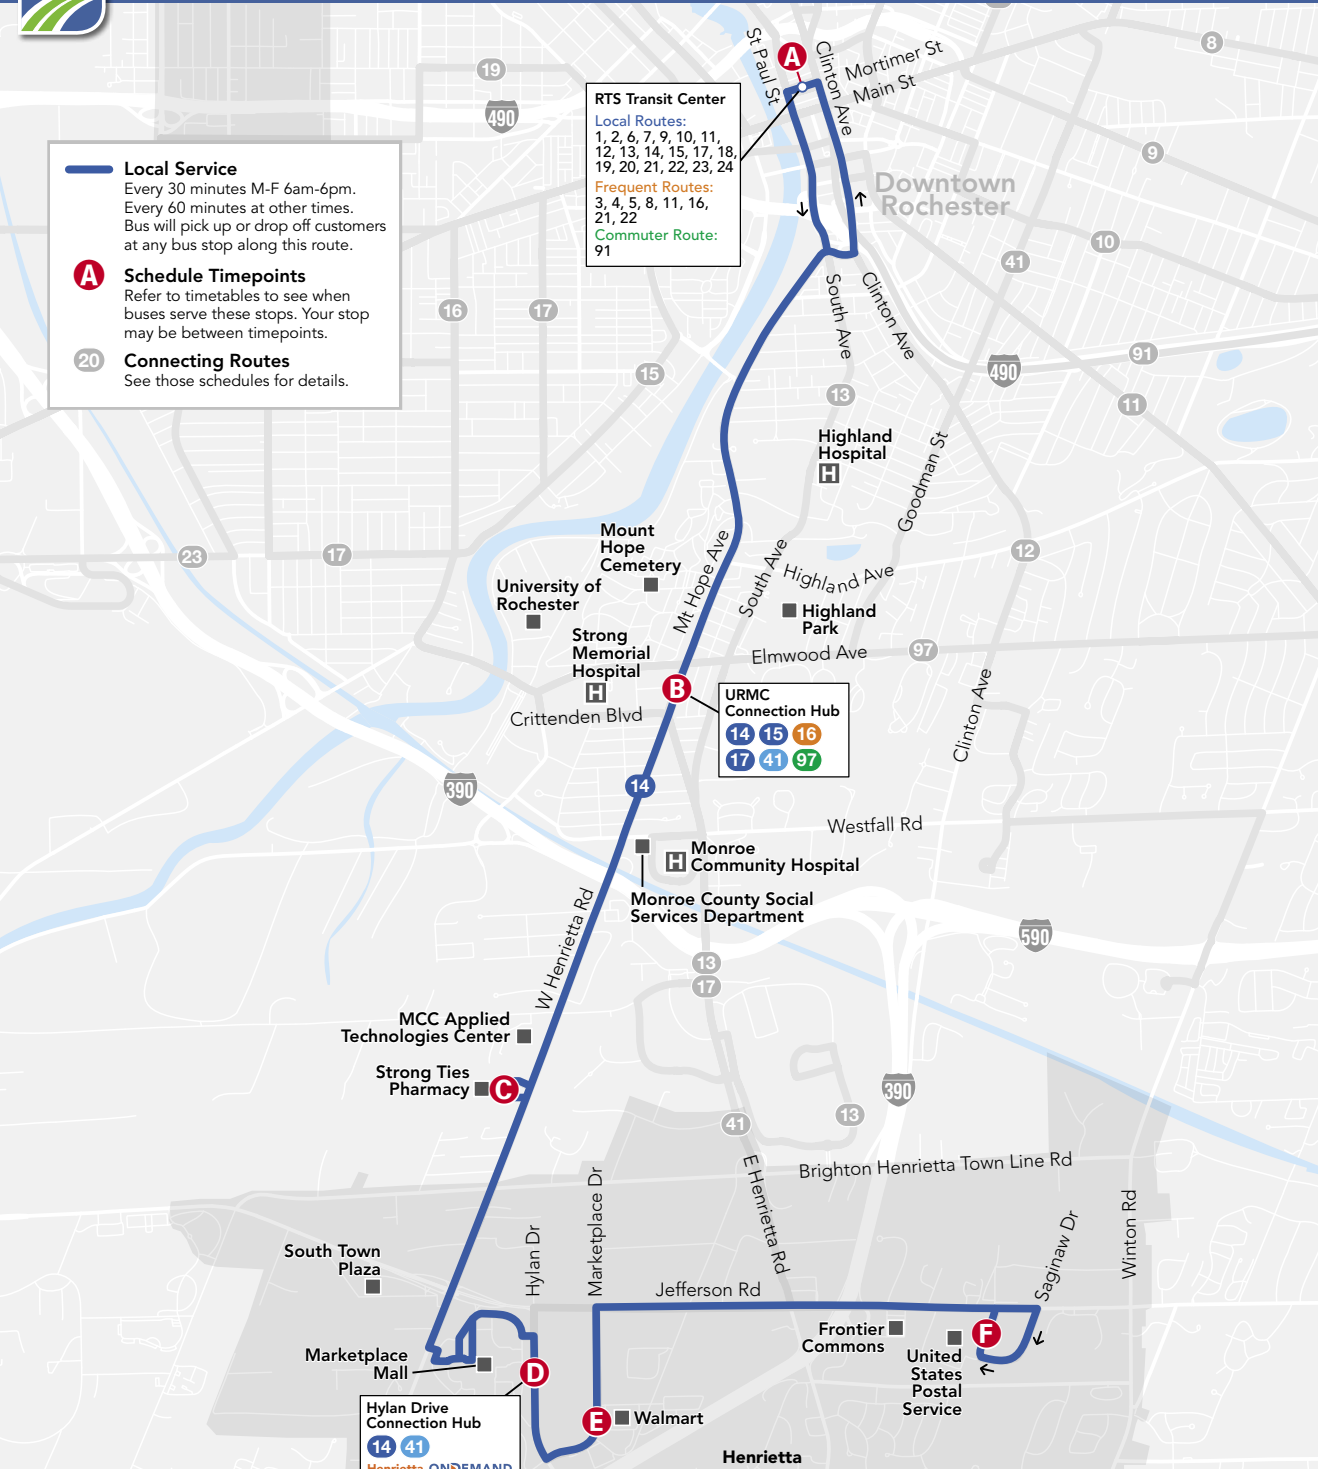

Runs 7 days a week

Hours of Service:

Weekdays 5am - Midnight

Weekends 6am - Midnight

Local Route

30-minute frequency 6am-6pm weekdays
60-minute frequency other times

Serving:

RTS Transit Center
URMC Connection Hub
Department of Social Services
Monroe Community Hospital
MCC Applied Tech Center
Strong Ties
Hylan Drive Connection Hub
Marketplace Mall
Wegmans - Hylan Drive
Walmart - Henrietta
Henrietta On Demand Zone

20 Connecting Routes
 See those schedules for details.

RTS Transit Center
Local Routes:
 1, 2, 6, 7, 9, 10, 11, 12, 13, 14, 15, 17, 18, 19, 20, 21, 22, 23, 24
Frequent Routes:
 3, 4, 5, 8, 11, 16, 21, 22
Commuter Route:
 91

A

20

Monday-Friday

Outbound to Henrietta

	RTS Transit Center	URMC Connection Hub	Strong Ties	Hylan Drive Connection Hub	Marketplace Dr & Walmart	Saginaw Dr - USPS
	A	B	C	D	E	F
AM	5:45	5:57	6:04	6:13	6:15	6:22
	6:15	6:27	6:34	6:43	6:45	6:52
	6:45	7:00	7:08	7:19	7:21	7:30
	7:15	7:30	7:38	7:49	7:51	8:00
	7:45	8:00	8:08	8:19	8:21	8:30
	8:15	8:30	8:38	8:49	8:51	9:00
	8:45	9:00	9:08	9:19	9:21	9:30
	9:15	9:30	9:38	9:49	9:51	10:00
	9:45	10:00	10:08	10:19	10:21	10:30
	10:15	10:30	10:38	10:49	10:51	11:00
	10:45	11:00	11:08	11:19	11:21	11:30
	11:15	11:30	11:38	11:49	11:51	12:00
	11:45	12:00	12:08	12:19	12:21	12:30
PM	12:15	12:30	12:38	12:49	12:51	1:00
	12:45	1:00	1:08	1:19	1:21	1:30
	1:15	1:30	1:38	1:49	1:51	2:00
	1:45	2:00	2:08	2:19	2:21	2:30
	2:15	2:29	2:38	2:49	2:51	3:00
	2:45	2:59	3:08	3:19	3:21	3:30
	3:15	3:29	3:38	3:49	3:51	4:00
	3:45	3:59	4:08	4:19	4:21	4:30
	4:15	4:29	4:38	4:49	4:51	5:00
	4:45	4:59	5:08	5:19	5:21	5:30
	5:15	5:29	5:37	5:47	5:49	5:58
	5:45	5:59	6:07	6:17	6:19	6:28
	6:15	6:29	6:37	6:47	6:49	6:58
	6:45	6:59	7:07	7:17	7:19	7:28
	7:30	7:44	7:52	8:02	8:04	8:13
	8:30	8:44	8:52	9:02	9:04	9:13
	9:30	9:42	9:49	9:57	9:59	10:07
	10:30	10:42	10:49	10:57	10:59	11:07
	11:30	11:40	11:46	11:54	11:56	12:04