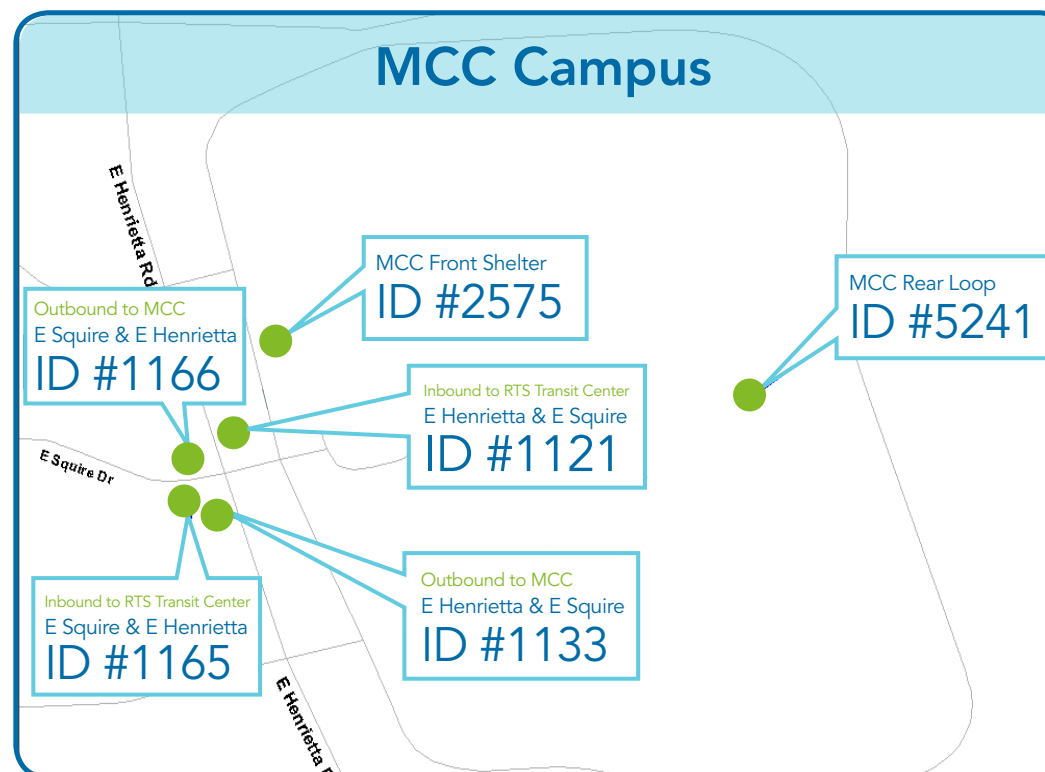

myRTS.com
Keyword: enjoyRTS

Service to

23 Jefferson
24 Marketplace
25 Thurston/MCC
83 Calkins
101 Avon/Rush

Effective September 4, 2017

Enjoy the Ride

RTS wants to do more than get you to school – and back home – safely and on time. We want to make your ride enjoyable, too. So come experience all the ways we're making the bus better than ever before! We hope you enjoy the ride.

MCC Route 23, 24, 25, 83, and 101 Schedules

ROUTE 23

Transit Center	MCC Front Shelter	E Henrietta & E Squire	MCC Front Shelter	E Henrietta & E Squire	Transit Center
ID 6000	ID 2575	ID 1121	ID 2575	ID 1133	ID 6000
6:20am	-	6:37am	-	7:54am	8:13am
7:20am	-	7:41am	-	8:53am	9:14am
8:30am	-	8:51am	-	9:53am	10:14am
9:30am	-	9:51am	-	10:55am	11:15am
10:30am	-	10:51am	-	11:50am	12:10pm
11:30am	-	11:51am	-	12:40pm	1:00pm
12:35pm	-	12:59pm	-	1:50pm	2:10pm
1:30pm	-	1:54pm	-	2:50pm	3:10pm
2:20pm	-	2:42pm	-	3:52pm	4:12pm
3:30pm	-	3:54pm	-	4:49pm	5:09pm
4:20pm	4:43pm	4:44pm	-	6:05pm	6:25pm
5:20pm	5:43pm	5:44pm	6:55pm	-	7:14pm
6:30pm	6:49pm	6:51pm	7:36pm	-	7:54pm
7:30pm	7:49pm	7:51pm	8:44pm	-	9:02pm
10:35pm	10:54pm	10:56pm	11:50pm	-	12:08am

ROUTE 24

Transit Center	E Squire & E Henrietta	MCC Rear Loop	E Squire & E Henrietta	Transit Center
ID 6000	ID 1166	ID 5241	ID 1165	ID 6000
6:00am	6:17am	-	7:21am	7:42am
7:00am	7:20am	-	8:19am	8:40am
8:00am	8:22am	-	9:31am	9:52am
9:00am	9:22am	-	10:33am	10:54am
10:00am	10:23am	-	11:19am	11:40am
11:00am	11:22am	-	12:31pm	12:52pm
12:00pm	12:22pm	-	1:29pm	1:50pm
1:05pm	1:28pm	-	2:31pm	2:50pm
2:00pm	2:22pm	-	3:25pm	3:46pm
3:00pm	3:23pm	-	4:19pm	4:40pm
4:00pm	4:23pm	-	5:19pm	5:38pm
5:05pm	5:28pm	-	6:19pm	6:40pm
6:00pm	6:22pm	-	7:26pm	7:46pm
7:00pm	7:19pm	-	8:32pm	8:52pm
8:05pm	8:25pm	9:49pm	9:43pm	10:20pm
9:20pm	9:40pm	-	10:43pm	11:02pm
-	-	-	11:23pm	11:42pm