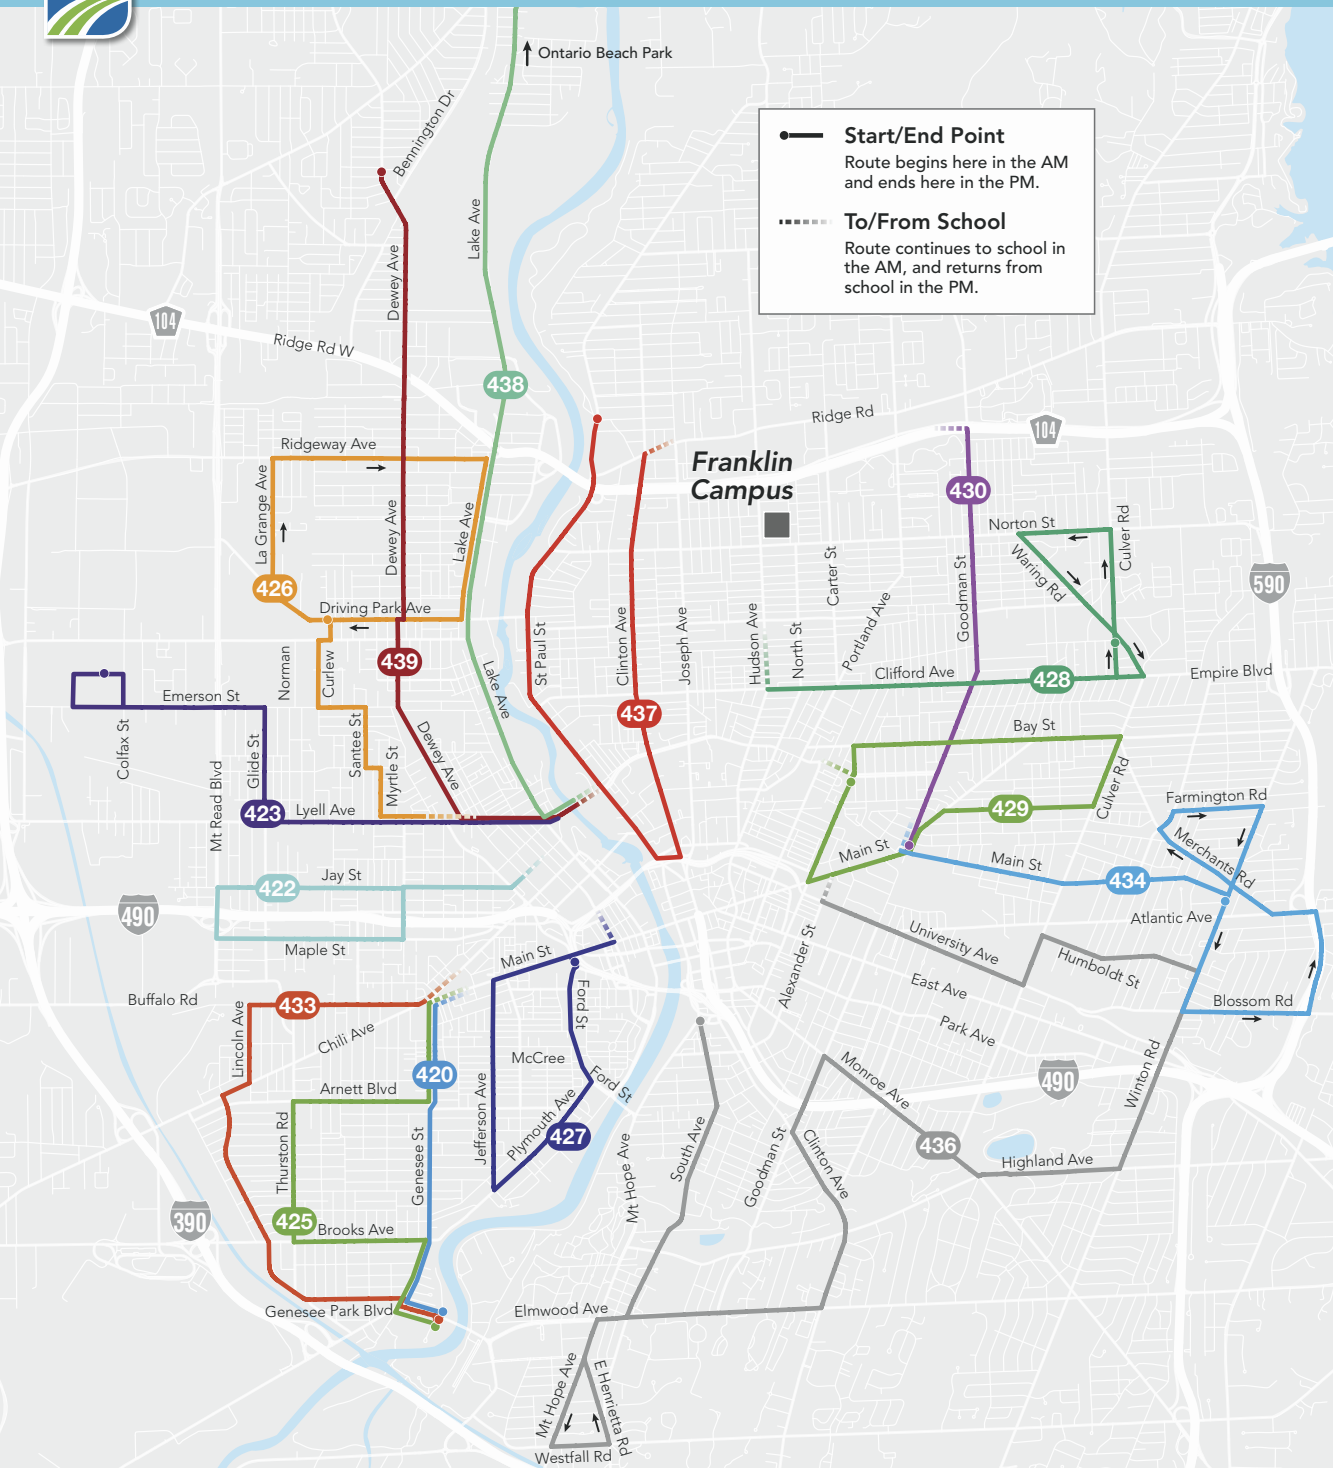

## Franklin Campus Norton Street

Open to the Public

Effective April 1, 2024

Routes run Monday-Friday,  
9/6/2023 - 6/25/2024

Neighborhood Direct Service (NDS) Routes  
operate on school days only

## How to Use RTS Neighborhood Direct Service

- Using the map, find the number of the route closest to your home.
- Look up your route's timetable on this page or the next. This will tell you when your bus will arrive.
- The times listed are the ones that the bus will arrive at that route's major locations. You may board at those stops or any RTS stop along the route.
- Be sure to be at your bus stop at least 5 minutes early! Look at the lighted sign on the front of the bus to make sure it matches your route.
- If you are an RCSD student, please show your RCSD ID to the Bus Operator when boarding. Then tap it on the right side of the oblong reader, listen for the beep, and take a seat.
- After school, board the bus that shows your route's number. RCSD students, be sure to show your RCSD ID to the Bus Operator and to tap it on the reader.