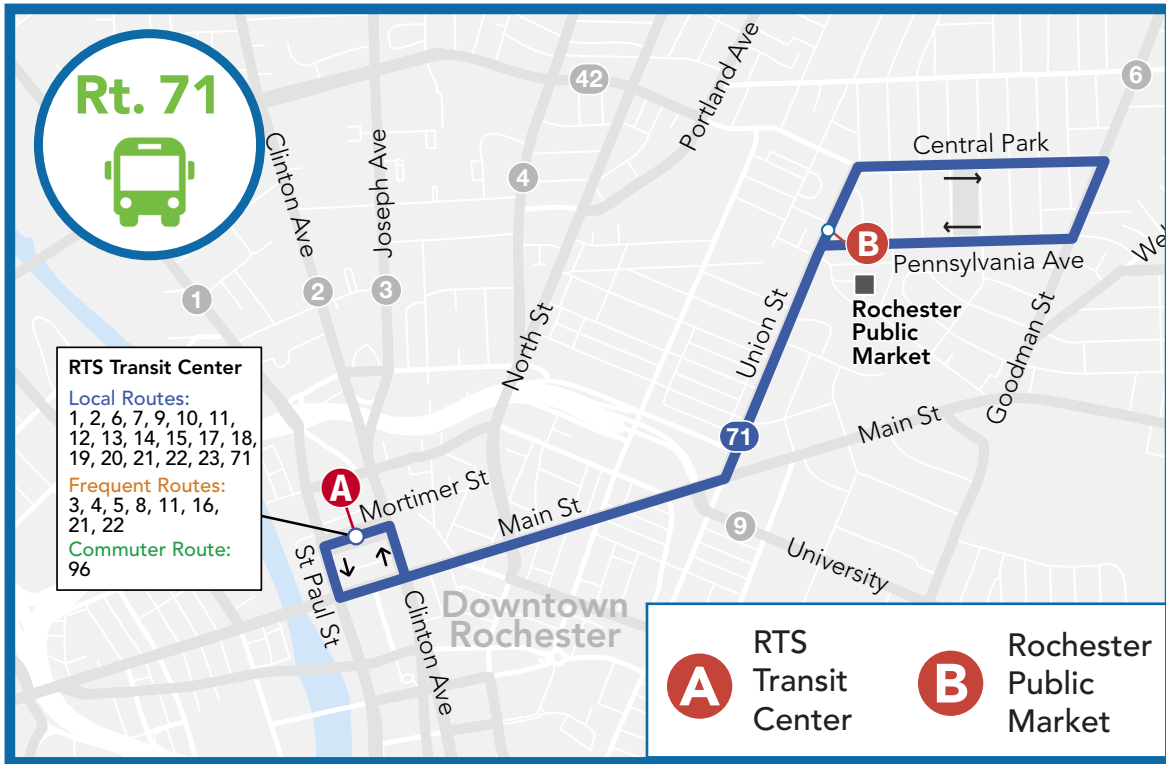

NEW! Route 71 Public Market Special

Runs Thursdays & Saturdays During Peak Market Times

Thursdays

RTS Transit Center	Rochester Public Market	RTS Transit Center
9:00a	9:12a	9:30a
10:00a	10:12a	10:30a
11:00a	11:12a	11:30a
Noon	12:12p	12:30p

Saturdays

RTS Transit Center	Rochester Public Market	RTS Transit Center
8:00a	8:12a	8:30a
9:00a	9:12a	9:30a
10:00a	10:12a	10:30a
11:00a	11:12a	11:30a
Noon	12:12p	12:30p

Effective 7/1/21