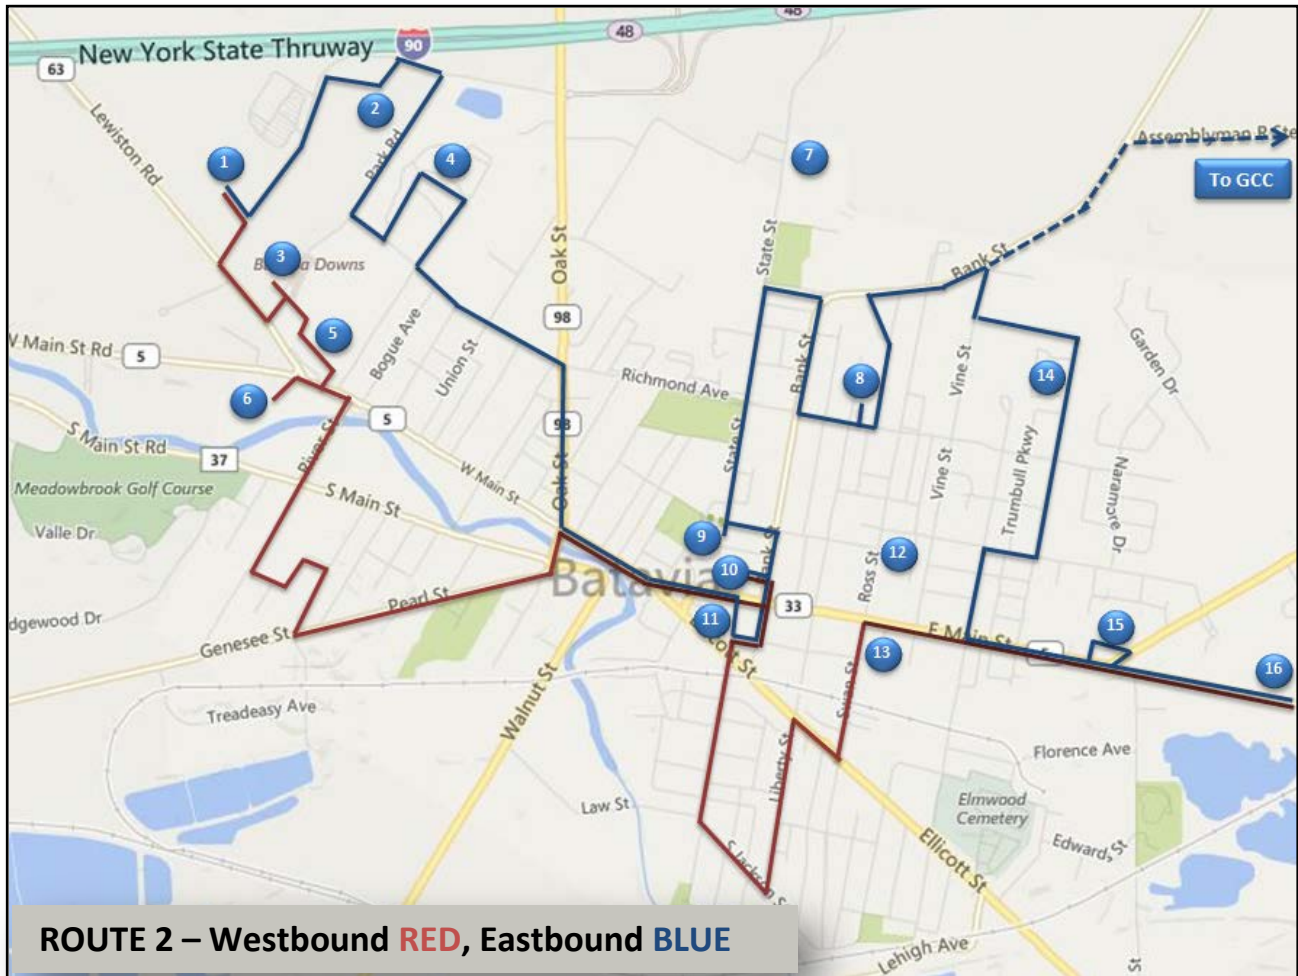

Service is available Monday through Friday starting at 6:00 am. Keep in mind that bus stops shown on the RTS Genesee Routes are only the major stops. RTS Genesee is a **flag stop system** which means you can wave down any of our buses and they will stop as long as it is on a safe corner along the route!

Routes 1 & 2

Enjoy the ride!

RTS Genesee wants to do more than get you to your destination safely and on time. We want to make your ride enjoyable too. So whether you're riding our service in the City of Batavia, our countywide service, or our Dial-A-Ride service in Batavia – we hope you enjoy the ride.

153 Cedar Street
Batavia, NY 14020

585-343-3079
myRTS.com

ROUTE 1 – Westbound RED, Eastbound BLUE

ROUTE 2 – Westbound RED, Eastbound BLUE

Points on maps above

- | | |
|-------------------------|-------------------------------|
| 1. Walmart | 9. Washington Towers |
| 2. Target Plaza | 10. City Center (mall) |
| 3. K-Mart/Batavia Downs | 11. Save-A-Lot |
| 4. VA | 12. Middle School |
| 5. Tops Plaza | 13. 400 Towers |
| 6. Valu Plaza | 14. Woodstock/N. Spruce Apts. |
| 7. High School | 15. Family Dollar |
| 8. UMMC | 16. DSS |