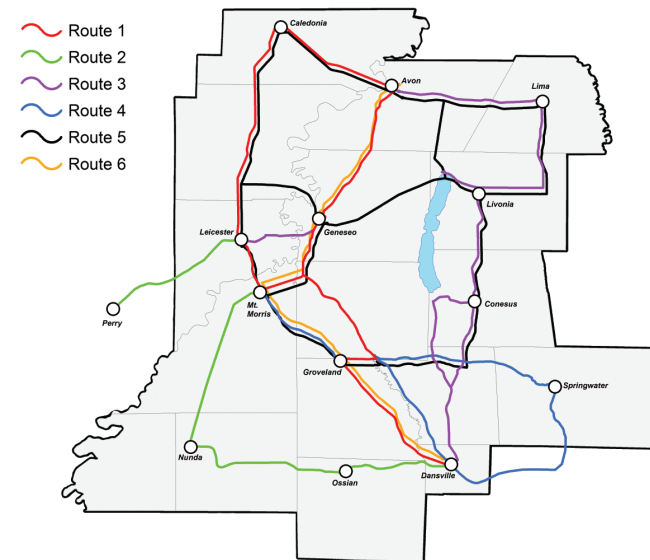

SUNY Geneseo Schedules

RTS Livingston operates routes that originate at SUNY Geneseo campus, including routes that service the town of Geneseo (daily), Friday and Saturday shuttles that run directly from MacVittie Union to shopping, dining, and entertainment destinations in Rochester.

See separate schedules for specific times and locations.

one child 5 or under free with a fare paying adult

Route Service & Geneseo Fares

We offer services throughout Livingston County Monday through Friday. Keep in mind that the bus stops shown on all RTS Livingston routes are only the major stops. There are additional stops along the route.

LIVINGSTON

Effective November 17, 2016

Enjoy the ride!

RTS Livingston wants to do more than get you to your destination safely and on time. We want to make your ride enjoyable too. So whether you're riding our route service in Geneseo, our medical shuttle service, or our Dial-A-Ride service in Avon, Dansville, and Mt. Morris – we hope you enjoy the ride.