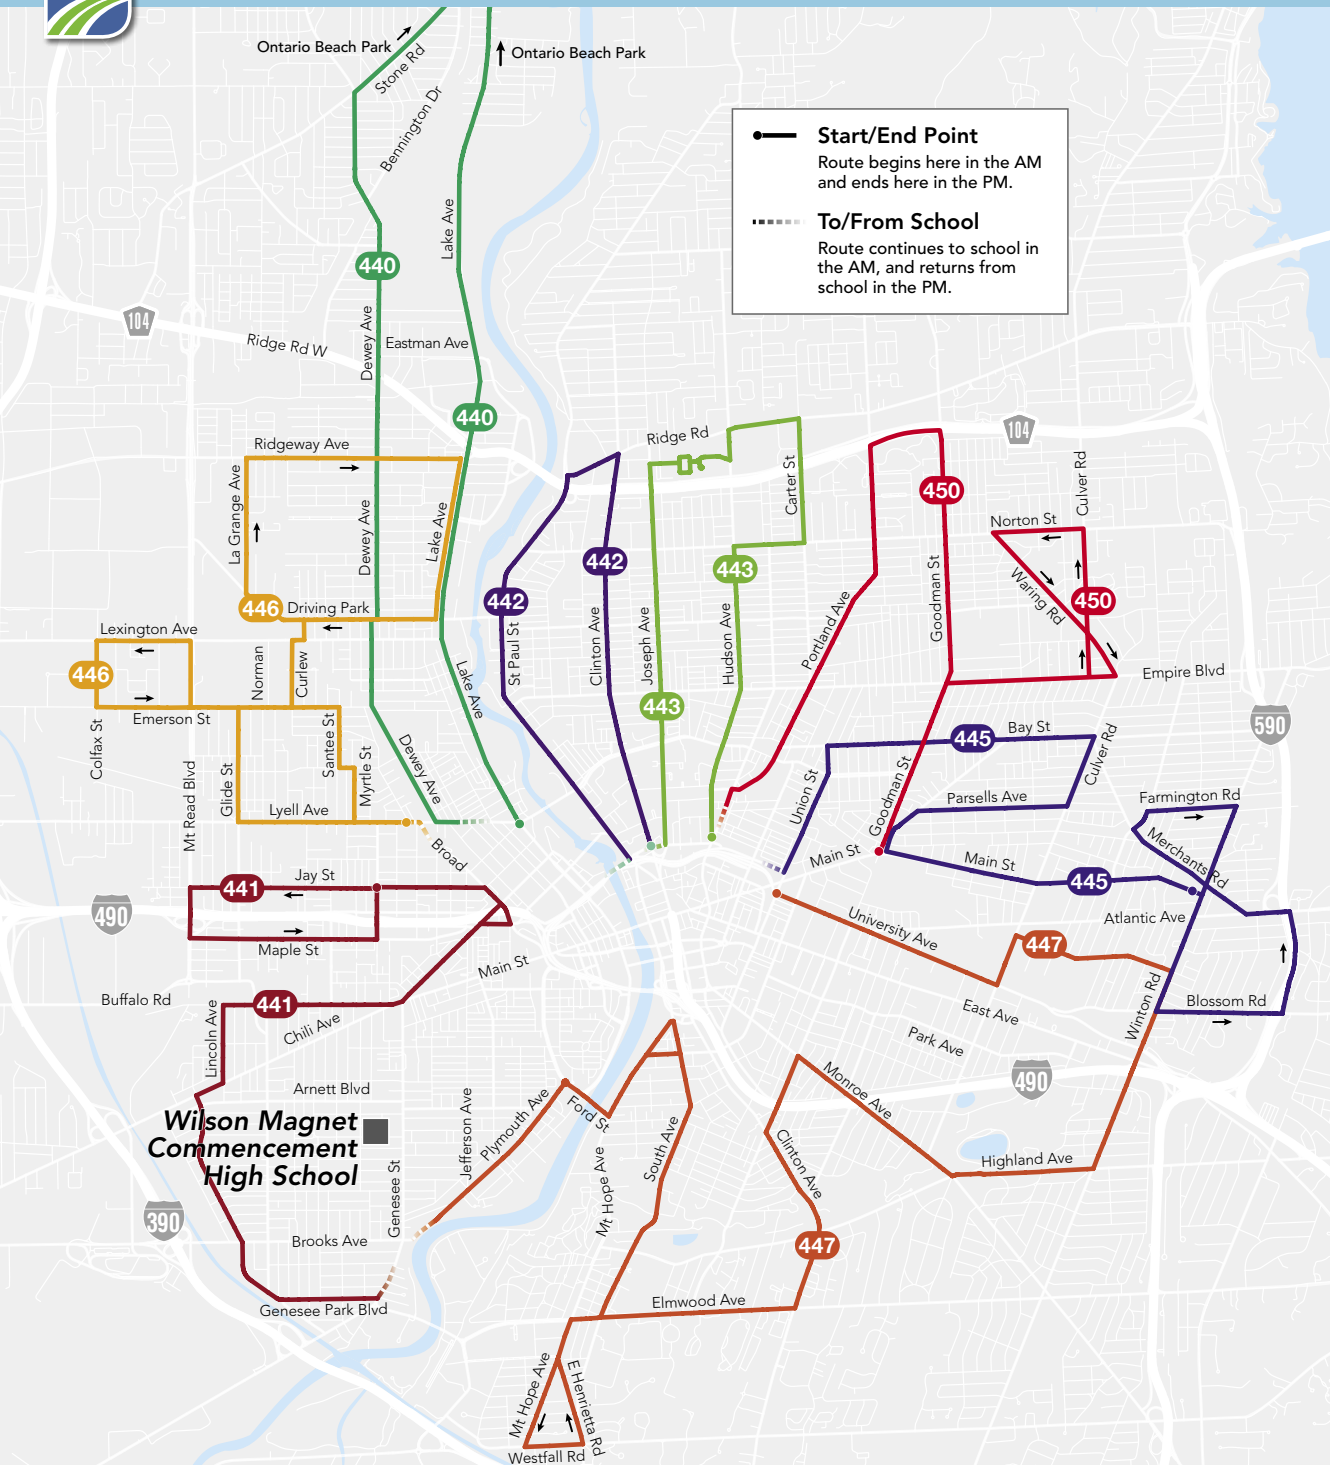

### Route 447 Genesee St/City SE

	AM	PM	ED
University & Union	6:04	3:36	12:06
University & Culver	6:09	3:31	12:01
Monroe & Highland	6:19	3:23	11:53
Goodman & Clinton	6:26	3:16	11:46
Clinton & Elmwood	6:30	3:12	11:42
East Henrietta & Westfall	6:38	3:07	11:37
South & Elmwood	6:43	3:02	11:32
South & Byron	6:51	2:55	11:25
Plymouth & Jefferson/Edith	6:56	2:50	11:20
Wilson Commencement	7:00	2:40	11:10

## Wilson Magnet Commencement High School | Genesee Street

Open to the Public

Effective September 5, 2022

Routes run Monday-Friday,  
9/5/2022 - 6/22/2023

Neighborhood Direct Service (NDS) Routes operate on school days only

### Routes Served

- Route 440 Genesee St/Maplewood-Charlotte
- Route 441 Genesee St/Dutchtown-19th Ward NW
- Route 442 Genesee St/St Paul-N Clinton
- Route 443 Genesee St/Joseph-Hudson
- Route 445 Genesee St/N Winton Village-Beechwood
- Route 446 Genesee St/Lyell-Otis-Edgerton
- Route 447 Genesee St/City SE
- Route 450 Genesee St/N Goodman-Portland

## How to Use RTS Neighborhood Direct Service

- Using the map, find the number of the route closest to your home.
- Look up your route's timetable on this page or the next. This will tell you when your bus will arrive.
- The times listed are the ones that the bus will arrive at that route's major locations. You may board at those stops or any RTS stop along the route.
- Be sure to be at your bus stop at least 5 minutes early! Look at the lighted sign on the front of the bus to make sure it matches your route.
- If you are an RCSD student, please show your RCSD ID to the Bus Operator when boarding. Then tap it on the right side of the oblong reader, listen for the beep, and take a seat.
- After school, board the bus that shows your route's number. RCSD students, be sure to show your RCSD ID to the Bus Operator and to tap it on the reader.