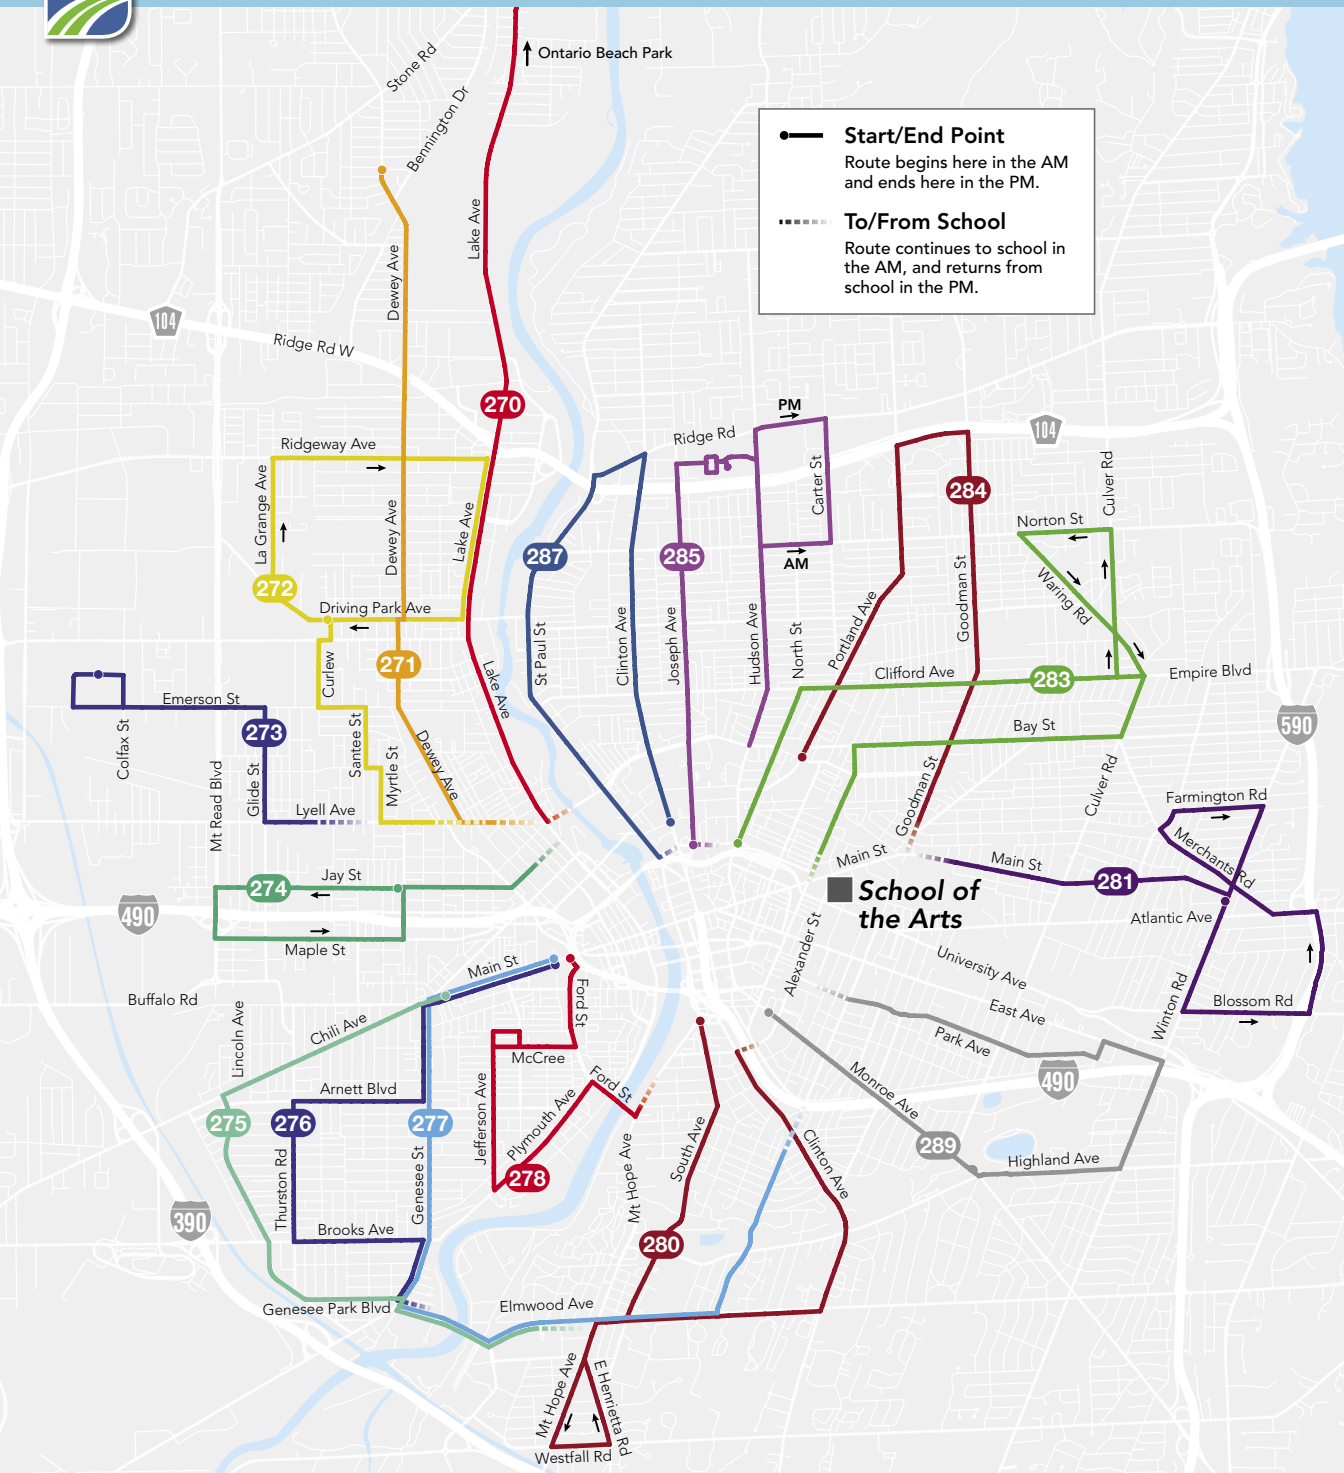

School of the Arts Prince Street

Open to the Public

Effective September 5, 2022

Routes run Monday-Friday,
9/5/2022 - 6/22/2023

Neighborhood Direct Service (NDS) Routes
operate on school days only

Routes Served

- Route 270 Prince St/Maplewood-Charlotte
- Route 271 Prince St/Maplewood-Dewey
- Route 272 Prince St/Edgerton
- Route 273 Prince St/Lyell-Otis
- Route 274 Prince St/Dutchtown
- Route 275 Prince St/19th Ward NW
- Route 276 Prince St/19th Ward SE
- Route 277 Prince St/Genesee
- Route 278 Prince St/Mayor's Heights-Plymouth
- Route 280 Prince St/Highland-Strong
- Route 281 Prince St/N Winton Village
- Route 283 Prince St/N Marketview-Northland
- Route 284 Prince St/N Goodman-Portland
- Route 285 Prince St/Joseph-Hudson
- Route 287 Prince St/St. Paul-N Clinton
- Route 289 Prince St/Park Ave

How to Use RTS Neighborhood Direct Service

- Using the map, find the number of the route closest to your home.
- Look up your route's timetable on this page or the next. This will tell you when your bus will arrive.
- The times listed are the ones that the bus will arrive at that route's major locations. You may board at those stops or any RTS stop along the route.
- Be sure to be at your bus stop at least 5 minutes early! Look at the lighted sign on the front of the bus to make sure it matches your route.
- If you are an RCSD student, please show your RCSD ID to the Bus Operator when boarding. Then tap it on the right side of the oblong reader, listen for the beep, and take a seat.
- After school, board the bus that shows your route's number. RCSD students, be sure to show your RCSD ID to the Bus Operator and to tap it on the reader.