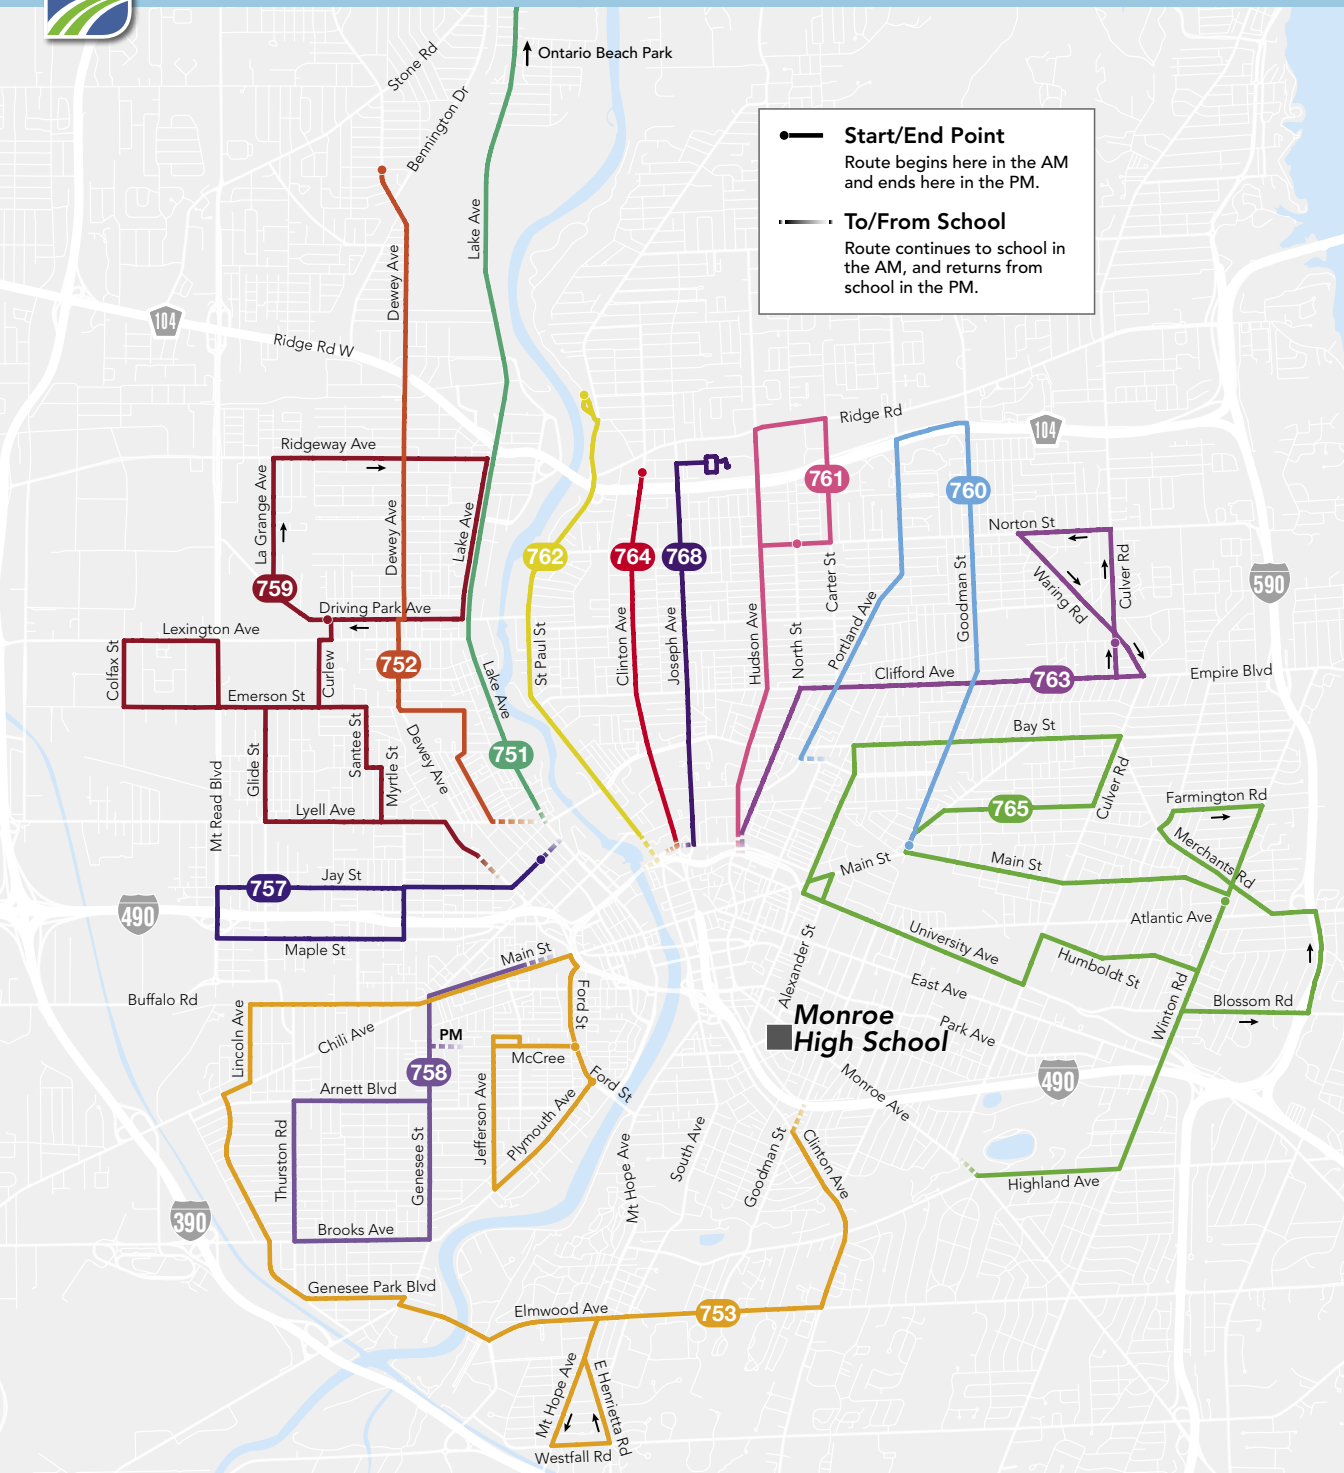

### Route 764 Alexander St/N Clinton

	AM	PM	ED
Clinton & opp Rau	7:38	4:02	12:32
Clinton & Avenue D	7:43	3:57	12:27
Clinton & Ward	7:48	3:52	12:22
Monroe High School	8:00	3:40	12:10

PM bus departs from Alexander Street

### Route 768 Alexander St/Joseph

	AM	PM	ED
Hudson Ridge Towers	7:36	4:04	12:34
Joseph & Avenue D	7:45	3:55	12:25
Joseph & Central	7:49	3:51	12:21
Monroe High School	8:00	3:40	12:10

PM bus departs from Pearl Street

## Monroe HS Alexander Street

Open to the Public

Effective September 5, 2022

Routes run Monday-Friday,  
9/5/2022 - 6/22/2023

Neighborhood Direct Service (NDS) Routes  
operate on school days only

## Routes Served

- Route 751 Alexander St/Maplewood-Charlotte
- Route 752 Alexander St/Maplewood-Dewey
- Route 753 Alexander St/19th Ward NW-Plymouth-City SE
- Route 757 Alexander St/Dutchtown
- Route 758 Alexander St/Genesee-19th Ward SE
- Route 759 Alexander St/Lyell-Otis-Edgerton
- Route 760 Alexander St/N Goodman-Portland
- Route 761 Alexander St/Hudson
- Route 762 Alexander St/St Paul
- Route 763 Alexander St/Northland-Lyceum
- Route 764 Alexander St/N Clinton
- Route 765 Alexander St/N Winton Village-Beechwood-Cobbs Hill
- Route 768 Alexander St/Joseph