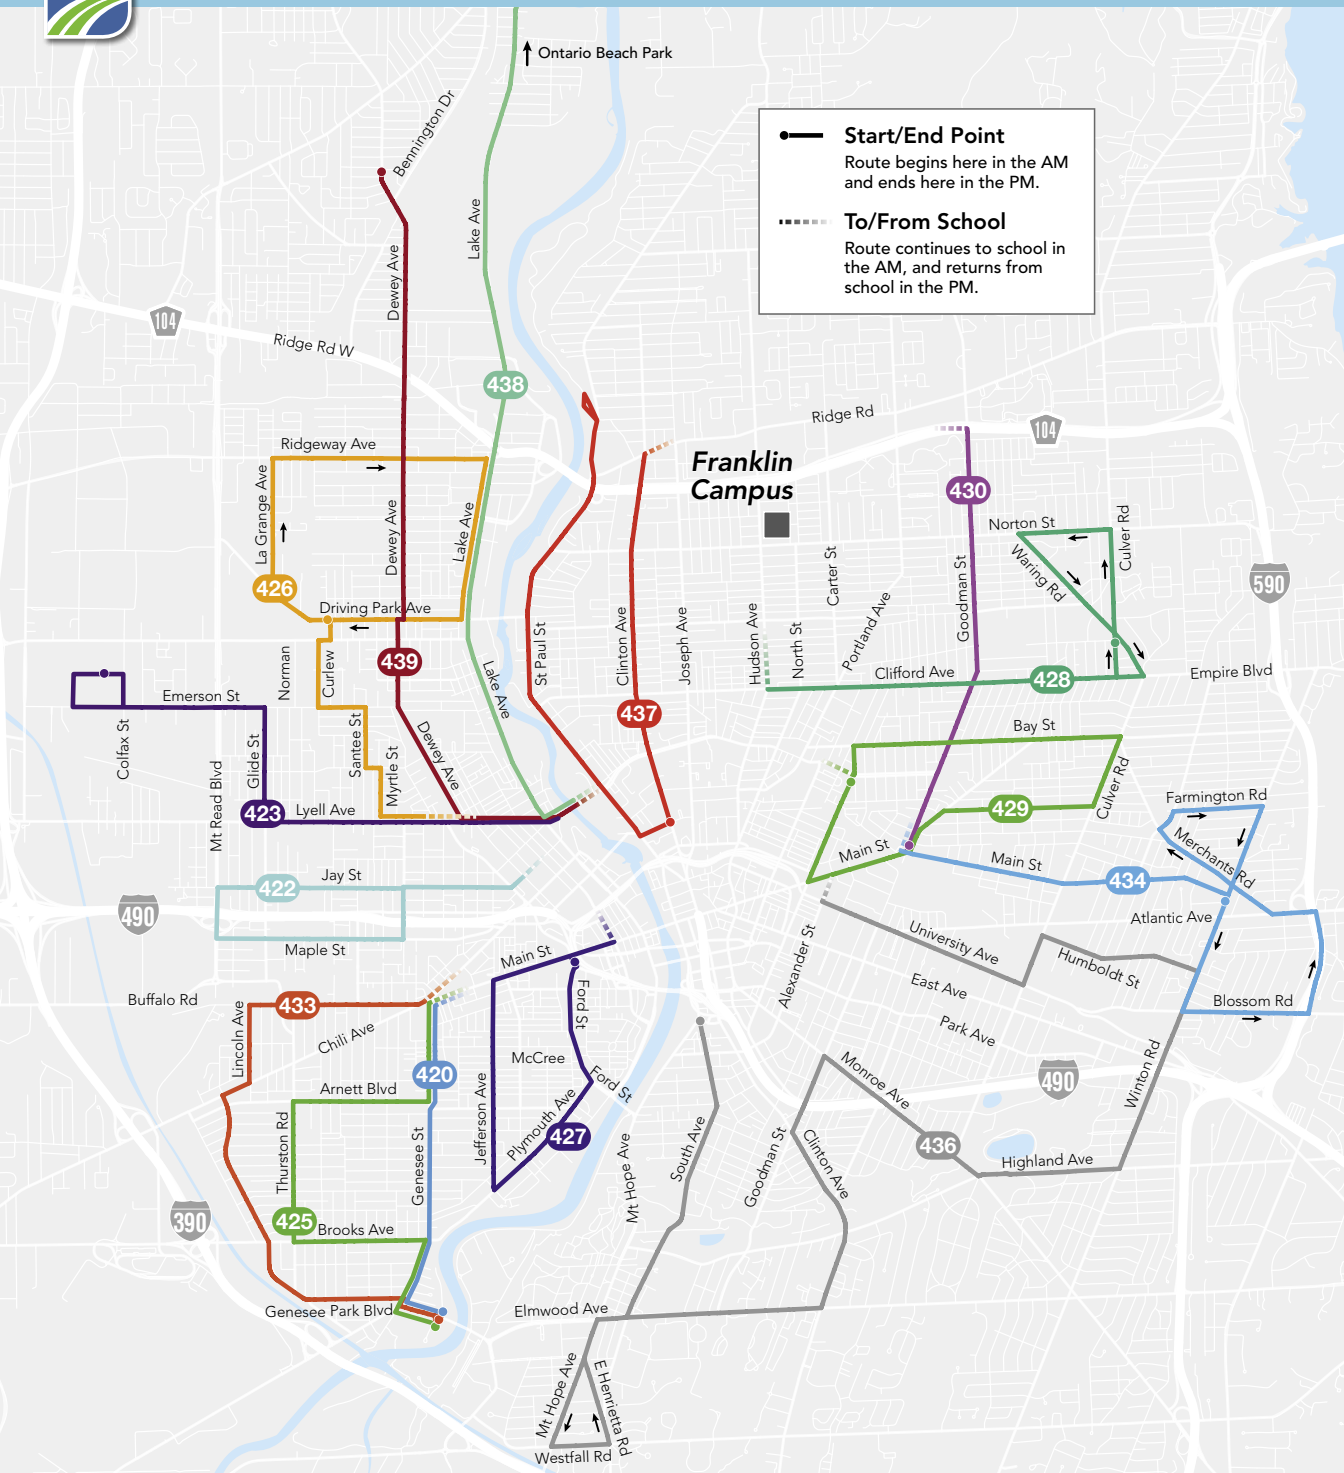

PM bus departs from Kilmar Street * This part of the PM route is not in the order shown by the arrow.

Route 436 Norton St/City SE

	AM	PM	ED
South & Byron	6:20	3:35	12:05
South & Cypress	6:23	3:32	12:02
South & Elmwood	6:27	3:25	11:55
East Henrietta & Westfall	6:32	3:19	11:49
Clinton & Elmwood	6:39	3:16	11:46
Clinton & Goodman	6:43	3:12	11:42
University & Culver	6:58	2:57	11:27
University & Alexander	7:02	2:53	11:23
Franklin Campus	7:15	2:40	11:10

PM bus departs from Kilmar Street

Franklin Campus Norton Street

Open to the Public

Effective September 5, 2022

Routes run Monday-Friday, 9/5/2022 - 6/22/2023

Neighborhood Direct Service (NDS) Routes operate on school days only

How to Use RTS Neighborhood Direct Service

- Using the map, find the number of the route closest to your home.
- Look up your route's timetable on this page or the next. This will tell you when your bus will arrive.
- The times listed are the ones that the bus will arrive at that route's major locations. You may board at those stops or any RTS stop along the route.
- Be sure to be at your bus stop at least 5 minutes early! Look at the lighted sign on the front of the bus to make sure it matches your route.
- If you are an RCSD student, please show your RCSD ID to the Bus Operator when boarding. Then tap it on the right side of the oblong reader, listen for the beep, and take a seat.
- After school, board the bus that shows your route's number. RCSD students, be sure to show your RCSD ID to the Bus Operator and to tap it on the reader.

About Early Dismissals

Early Dismissal Dates: 11/4/2022 and 12/9/2022

On days the RCSD has early dismissals, RTS trips will leave schools at 11:10 AM.

Route 420 Norton St/Genesee

	AM	PM	ED
Elmwood Loop	6:51	3:04	11:34
Genesee & Brooks	6:53	3:02	11:32
Genesee & Arnett	6:56	2:57	11:27
Genesee & Main	6:59	2:56	11:26
Franklin Campus	7:15	2:40	11:10