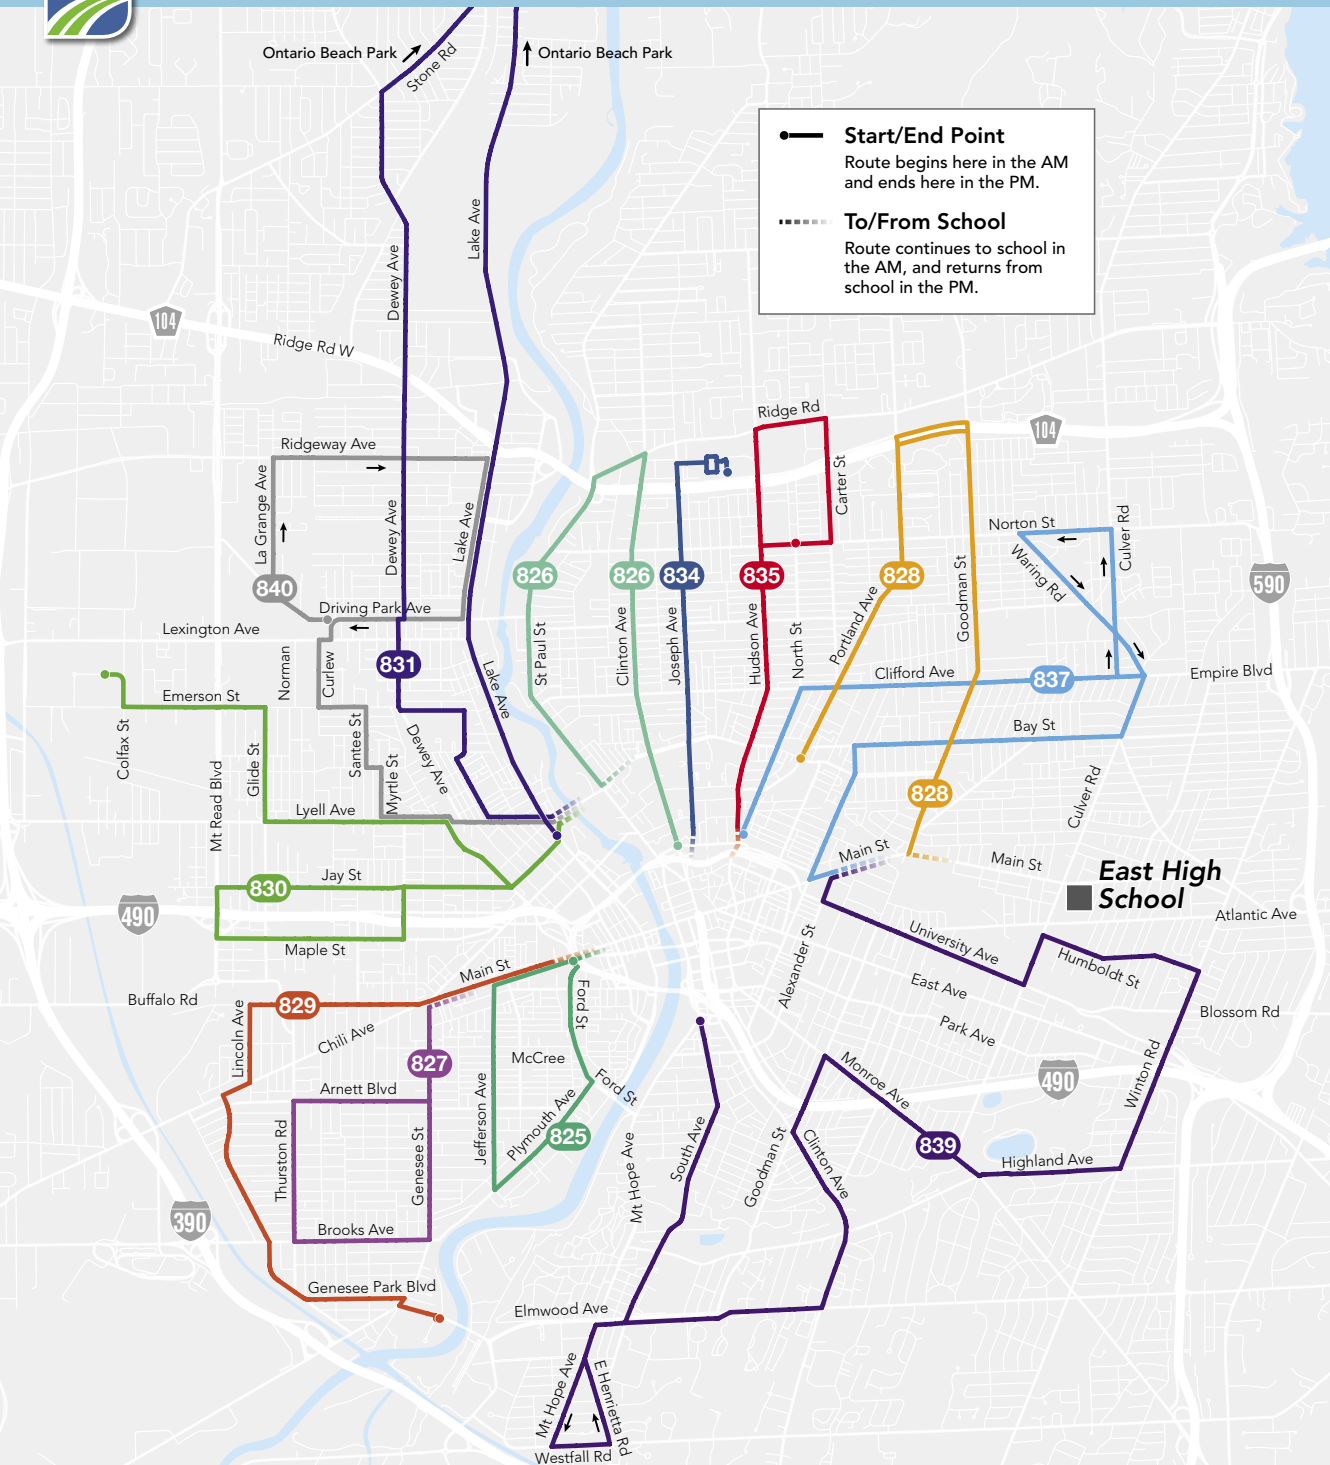

### Route 839 E Main St/City SE

	AM	PM	ED
South & Byron	6:39	4:30	1:00
South & Cypress	6:42	4:27	12:57
South & Elmwood/Langslow	6:45	4:24	12:54
East Henrietta & Westfall	6:50	4:19	12:49
Elmwood & South	6:53	4:16	12:46
Clinton & Elmwood	6:56	4:13	12:43
Clinton & Goodman	7:01	4:08	12:38
Monroe & Highland/Werner	7:06	4:03	12:33
University & Culver	7:16	3:58	12:28
University & Prince	7:22	3:48	12:18
RTS Station	7:27	3:43	12:13
East High School	7:30	3:40	12:10

Route 830 E Main St/Lyell-Otis-Dutchtown

Route 831 E Main St/Maplewood

Route 834 E Main St/Joseph

Route 835 E Main St/Hudson

Route 837 E Main St/N Marketview-Northland

Route 839 E Main St/City SE

Route 840 E Main St/Edgerton

## How to Use RTS Neighborhood Direct Service

- Using the map, find the number of the route closest to your home.
- Look up your route's timetable on this page or the next. This will tell you when your bus will arrive.
- The times listed are the ones that the bus will arrive at that route's major locations. You may board at those stops or any RTS stop along the route.
- Be sure to be at your bus stop at least 5 minutes early! Look at the lighted sign on the front of the bus to make sure it matches your route.
- If you are an RCSD student, please show your RCSD ID to the Bus Operator when boarding. Then tap it on the right side of the oblong reader, listen for the beep, and take a seat.
- After school, board the bus that shows your route's number. RCSD students, be sure to show your RCSD ID to the Bus Operator and to tap it on the reader.

### Route 825 E Main St/Mayor's Heights-Plymouth

	AM	PM	ED
Ford & Main	7:01	4:09	12:39
Plymouth & Edith/Bartlett	7:04	4:06	12:36
Jefferson & Cottage	7:07	4:03	12:33
Jefferson & Cady	7:12	3:58	12:28
Main & Trowbridge	7:17	3:53	12:23
RTS Station	7:27	3:43	12:13
East High School	7:30	3:40	12:10