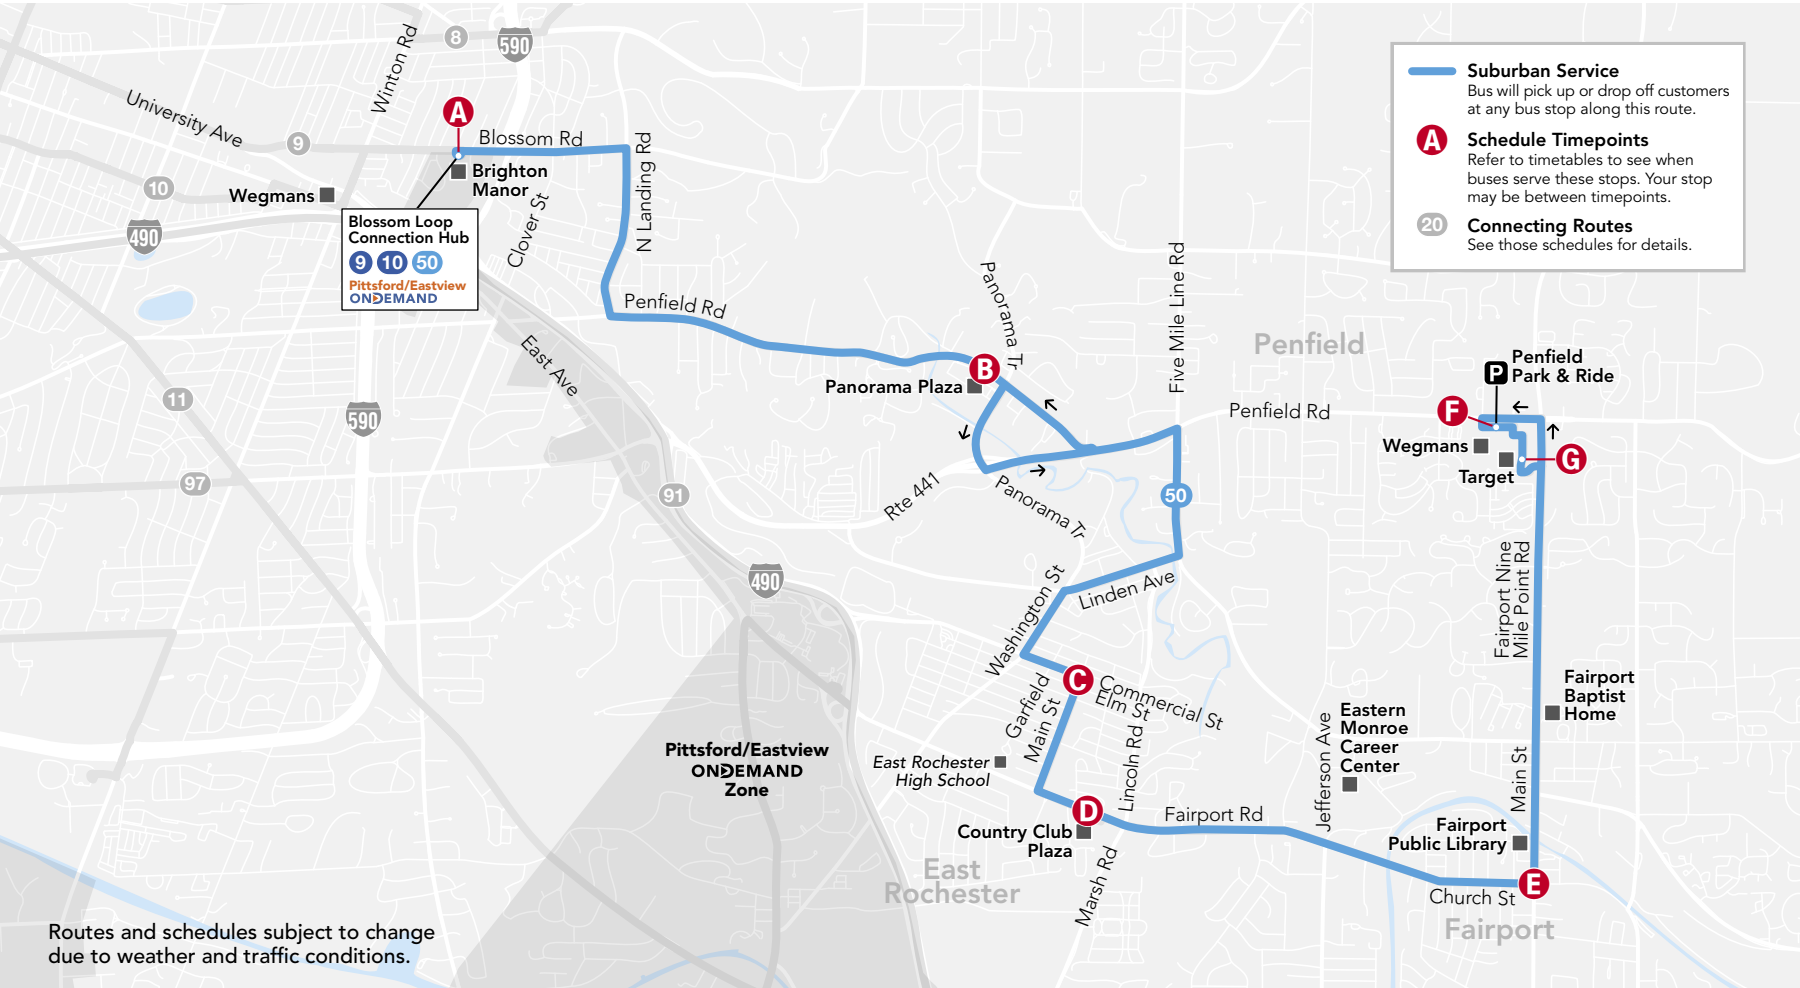

Westbound to Blossom Loop

	Target	Main St & Church St	Country Club Plaza	Main St & Elm St	Panorama Plaza	Blossom Loop Connection Hub
	G	E	D	C	B	A
AM	5:56	6:03	6:11	6:16	6:29	6:37
	7:56	8:03	8:11	8:16	8:29	8:37
	9:56	10:03	10:11	10:16	10:29	10:37
	11:56	12:03	12:11	12:16	12:29	12:37
PM	2:20	2:27	2:35	2:40	2:53	3:01
	3:56	4:03	4:11	4:16	4:29	4:37
	5:56	6:03	6:11	6:16	6:29	6:37
	7:55	8:02	8:10	8:15	8:28	8:36
	9:56	10:03	10:11	10:16	10:29	10:37
	11:56	12:03	12:11	12:16	12:29	12:37

Saturday/Sunday/Holiday

Eastbound to Fairport

	Blossom Loop Connection Hub	Panorama Plaza	Commercial St & Main St	Country Club Plaza	Church St & Main St	Wegmans Penfield Park & Ride	Target
	A	B	C	D	E	F	G
AM	6:00	6:10	6:21	6:24	6:32	6:40	6:41
	8:00	8:10	8:21	8:24	8:32	8:40	8:41
	10:00	10:10	10:21	10:24	10:32	10:40	10:41
PM	12:00	12:10	12:21	12:24	12:32	12:40	12:41
	2:00	2:10	2:21	2:24	2:32	2:40	2:41
	4:00	4:10	4:21	4:24	4:32	4:40	4:41
	6:00	6:10	6:21	6:24	6:32	6:40	6:41
	8:00	8:10	8:21	8:24	8:32	8:40	8:41
	10:00	10:10	10:21	10:24	10:32	10:40	10:41

Westbound to Blossom Loop

	Target	Main St & Church St	Country Club Plaza	Main St & Elm St	Panorama Plaza	Blossom Loop Connection Hub
	G	E	D	C	B	A
AM	6:50	6:57	7:05	7:10	7:23	7:31
	8:50	8:57	9:05	9:10	9:23	9:31
	10:50	10:57	11:05	11:10	11:23	11:31
PM	12:50	12:57	1:05	1:10	1:23	1:31
	2:50	2:57	3:05	3:10	3:23	3:31
	4:50	4:57	5:05	5:10	5:23	5:31
	6:50	6:57	7:05	7:10	7:23	7:30
	8:50	8:57	9:05	9:10	9:23	9:30
	10:50	10:57	11:05	11:10	11:23	11:30