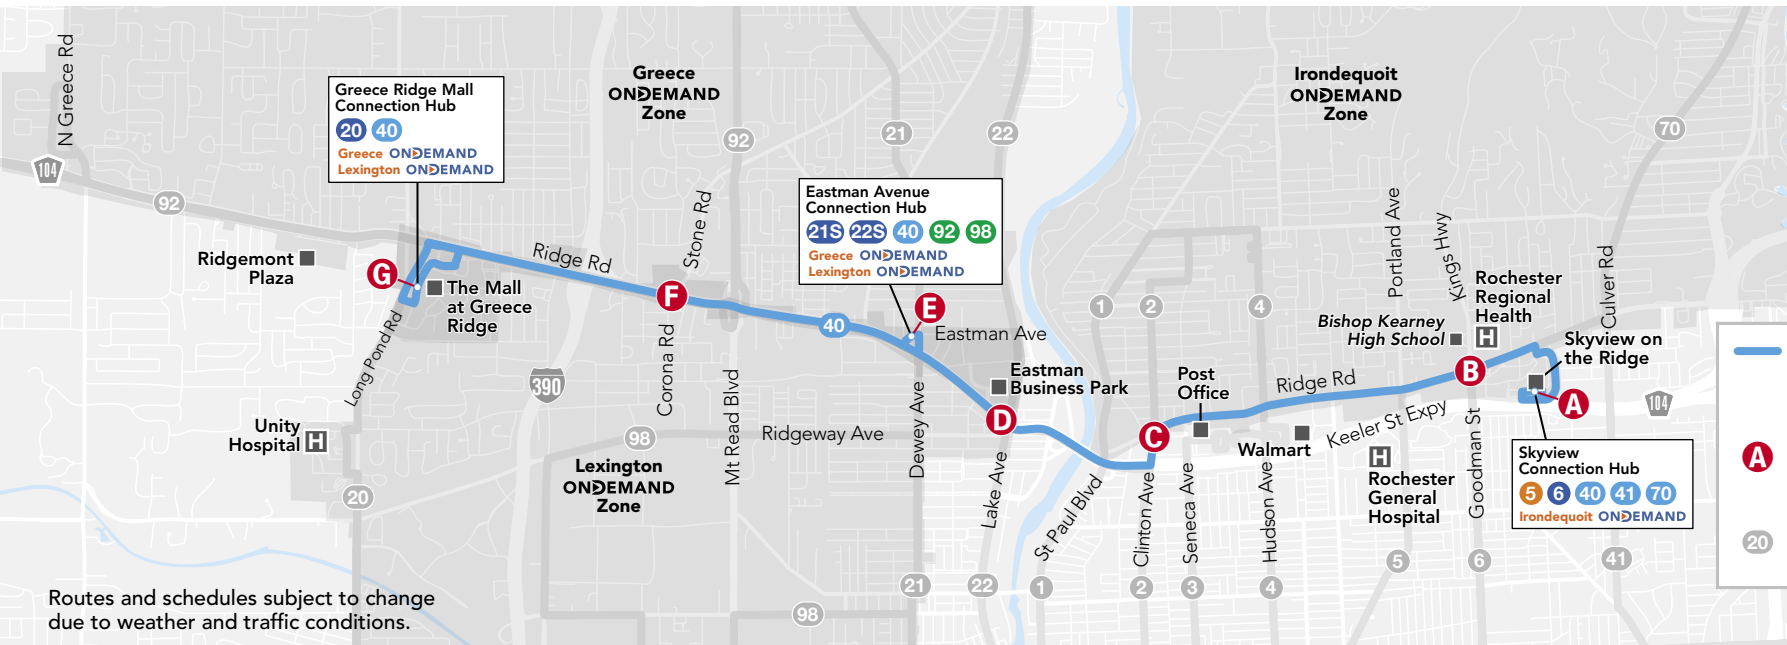

Eastbound to Irondequoit

	Greece Ridge Mall Connection Hub	Ridge Rd & Corona Rd	Eastman Avenue Connection Hub	Ridge Rd & Pullman Ave	Clinton Ave & Rau St	Ridge Rd & Goodman St	Skyview Connection Hub
	G	F	E	D	C	B	A
AM	6:56	7:02	7:08	7:12	7:15	7:21	7:25
	7:56	8:02	8:08	8:12	8:15	8:21	8:25
	8:56	9:02	9:08	9:12	9:15	9:21	9:25
	9:56	10:02	10:08	10:12	10:15	10:21	10:25
	10:56	11:02	11:08	11:12	11:15	11:21	11:25
	11:56	12:02	12:08	12:12	12:15	12:21	12:25
PM	12:56	1:02	1:08	1:12	1:15	1:21	1:25
	1:56	2:02	2:08	2:12	2:15	2:21	2:25
	2:56	3:02	3:08	3:12	3:15	3:21	3:25
	3:56	4:02	4:08	4:12	4:15	4:21	4:25
	4:56	5:02	5:08	5:12	5:15	5:21	5:25
	5:56	6:02	6:08	6:12	6:15	6:21	6:25
	6:56	7:02	7:08	7:12	7:15	7:21	7:25
	7:56	8:02	8:08	8:12	8:15	8:21	8:25
	8:56	9:02	9:08	9:12	9:15	9:21	9:25
	9:56	10:02	10:08	10:12	10:15	10:21	10:25
	10:56	11:02	11:08	11:12	11:15	11:21	11:25

40 Ridge Crosstown

Crosstown Service
Every 30 minutes M-F 6am-6pm.
Every 60 minutes at other times.
Bus will pick up or drop off customers at any bus stop along this route.

A Schedule Timepoints
Refer to timetables to see when buses serve these stops. Your stop may be between timepoints.

20 Connecting Routes
See those schedules for details.

Routes and schedules subject to change due to weather and traffic conditions.