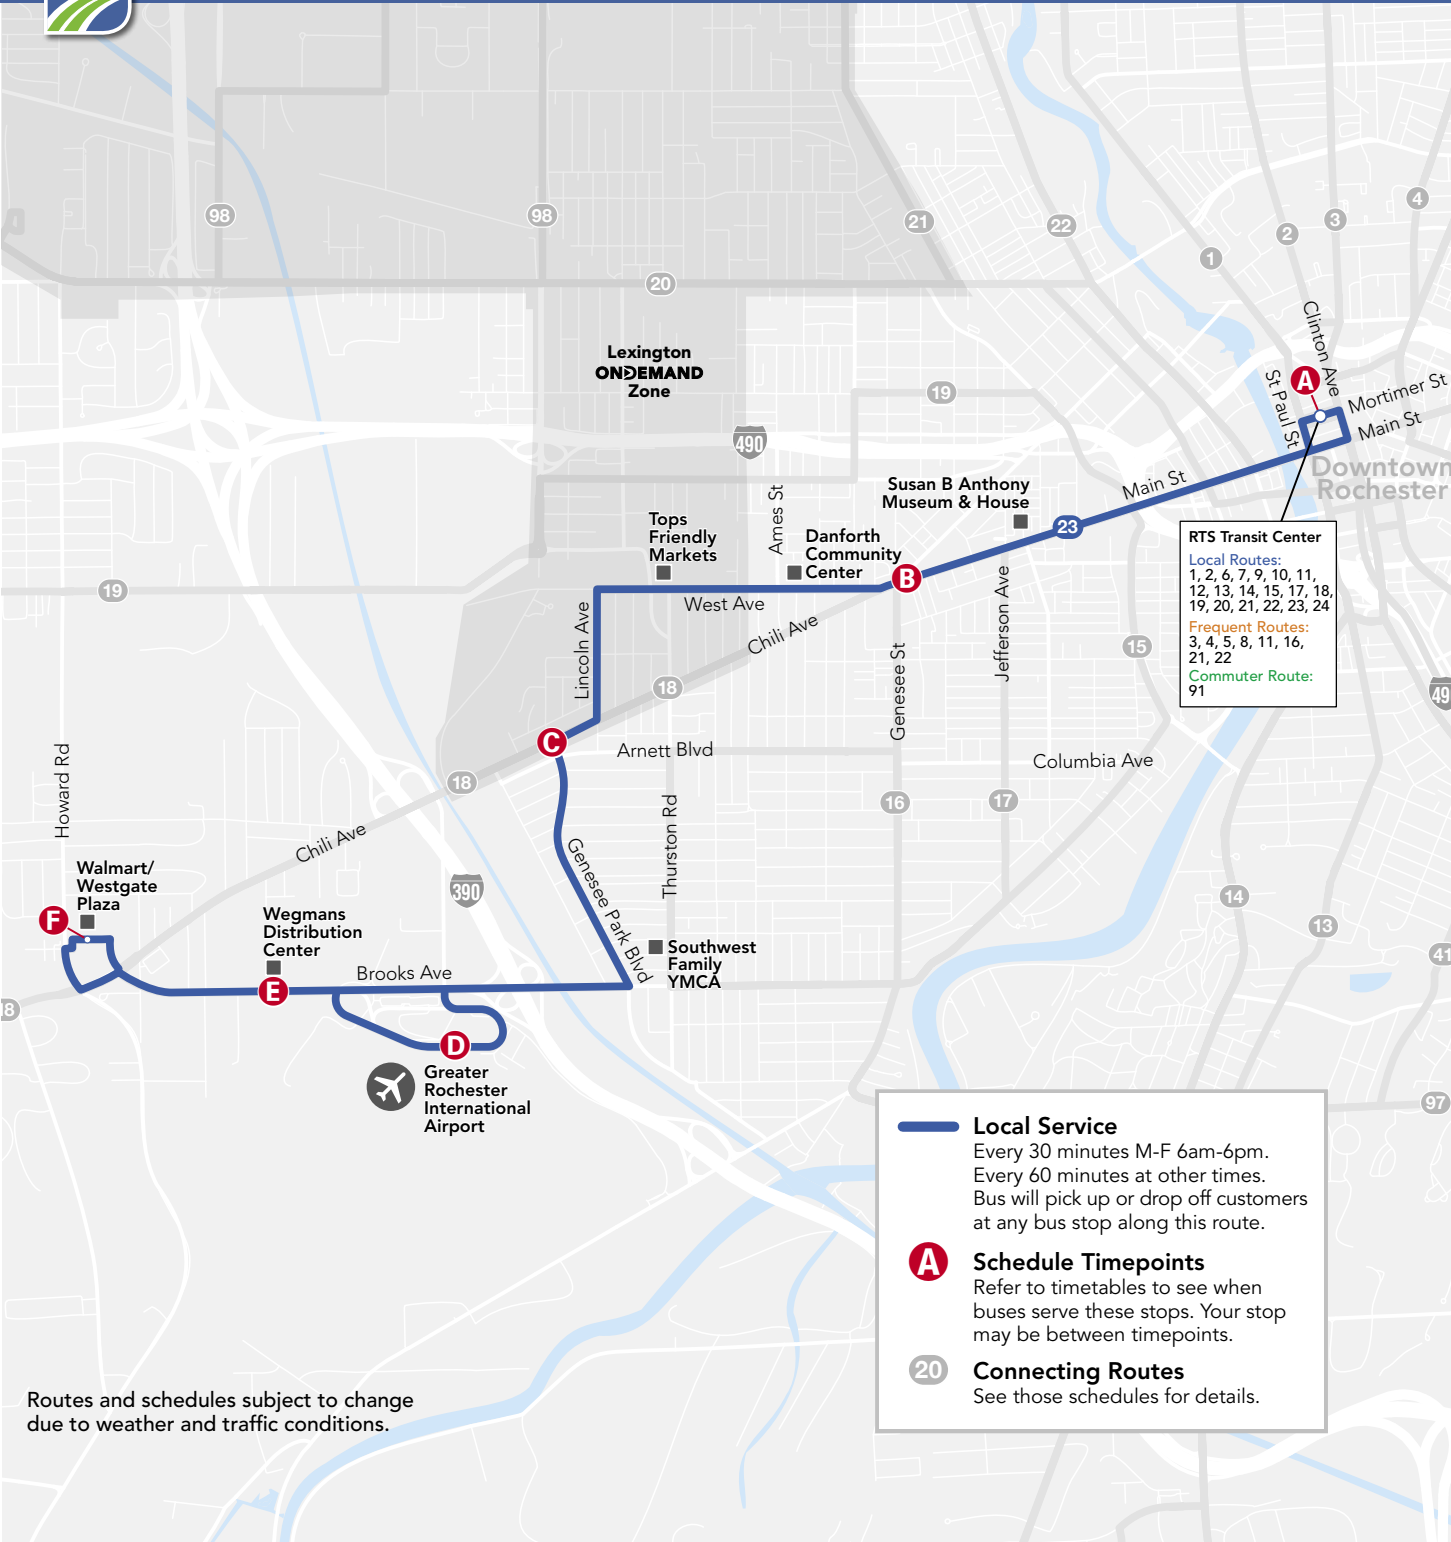

Tops – West Avenue
Danforth Community Center
Airport
Wegmans Distribution Center
Walmart – Chili Avenue

RTS Transit Center
Local Routes:
 1, 2, 6, 7, 9, 10, 11, 12, 13, 14, 15, 17, 18, 19, 20, 21, 22, 23, 24
Frequent Routes:
 3, 4, 5, 8, 11, 16, 21, 22
Commuter Route:
 91

Local Service
 Every 30 minutes M-F 6am-6pm.
 Every 60 minutes at other times.
 Bus will pick up or drop off customers at any bus stop along this route.

A Schedule Timepoints
 Refer to timetables to see when buses serve these stops. Your stop may be between timepoints.

20 Connecting Routes
 See those schedules for details.

Monday-Friday

Outbound to West Ave/Airport

	RTS Transit Center	Main St & Genesee St	Chili Ave & Genesee Park Blvd	Airport Terminal Lower Level	Wegmans Distribution Center	Chili Walmart
	A	B	C	D	E	F
AM	5:30	5:39	5:47	5:55	5:57	6:02
	6:15	6:24	6:32	6:40	6:42	6:47
	6:45	6:54	7:02	7:10	7:12	7:17
	7:15	7:24	7:32	7:40	7:42	7:47
	7:45	7:54	8:02	8:10	8:12	8:17
	8:15	8:24	8:32	8:40	8:42	8:47
	8:45	8:54	9:02	9:10	9:12	9:17
	9:15	9:24	9:32	9:40	9:42	9:47
	9:45	9:54	10:02	10:10	10:12	10:17
	10:15	10:24	10:32	10:40	10:42	10:47
PM	10:45	10:54	11:02	11:10	11:12	11:17
	11:15	11:24	11:32	11:40	11:42	11:47
	11:45	11:54	12:02	12:10	12:12	12:17
	12:15	12:24	12:32	12:40	12:42	12:47
	12:45	12:54	1:02	1:10	1:12	1:17
	1:15	1:25	1:34	1:42	1:44	1:49
	1:45	1:55	2:04	2:12	2:14	2:19
	2:15	2:25	2:34	2:42	2:44	2:49
	2:45	2:55	3:04	3:12	3:14	3:19
	3:15	3:25	3:34	3:42	3:44	3:49
3:45	3:55	4:04	4:12	4:14	4:19	
4:15	4:24	4:32	4:40	4:42	4:47	
4:45	4:54	5:02	5:10	5:12	5:17	
5:15	5:24	5:32	5:40	5:42	5:47	
5:45	5:54	6:02	6:10	6:12	6:17	
6:30	6:39	6:47	6:55	6:57	7:02	
7:30	7:39	7:47	7:55	7:57	8:02	
8:30	8:38	8:46	8:54	8:56	9:00	
9:30	9:38	9:46	9:54	9:56	10:00	
10:30	10:38	10:45	10:52	10:54	10:58	
11:30	11:38	11:45	11:52	11:54	11:58	