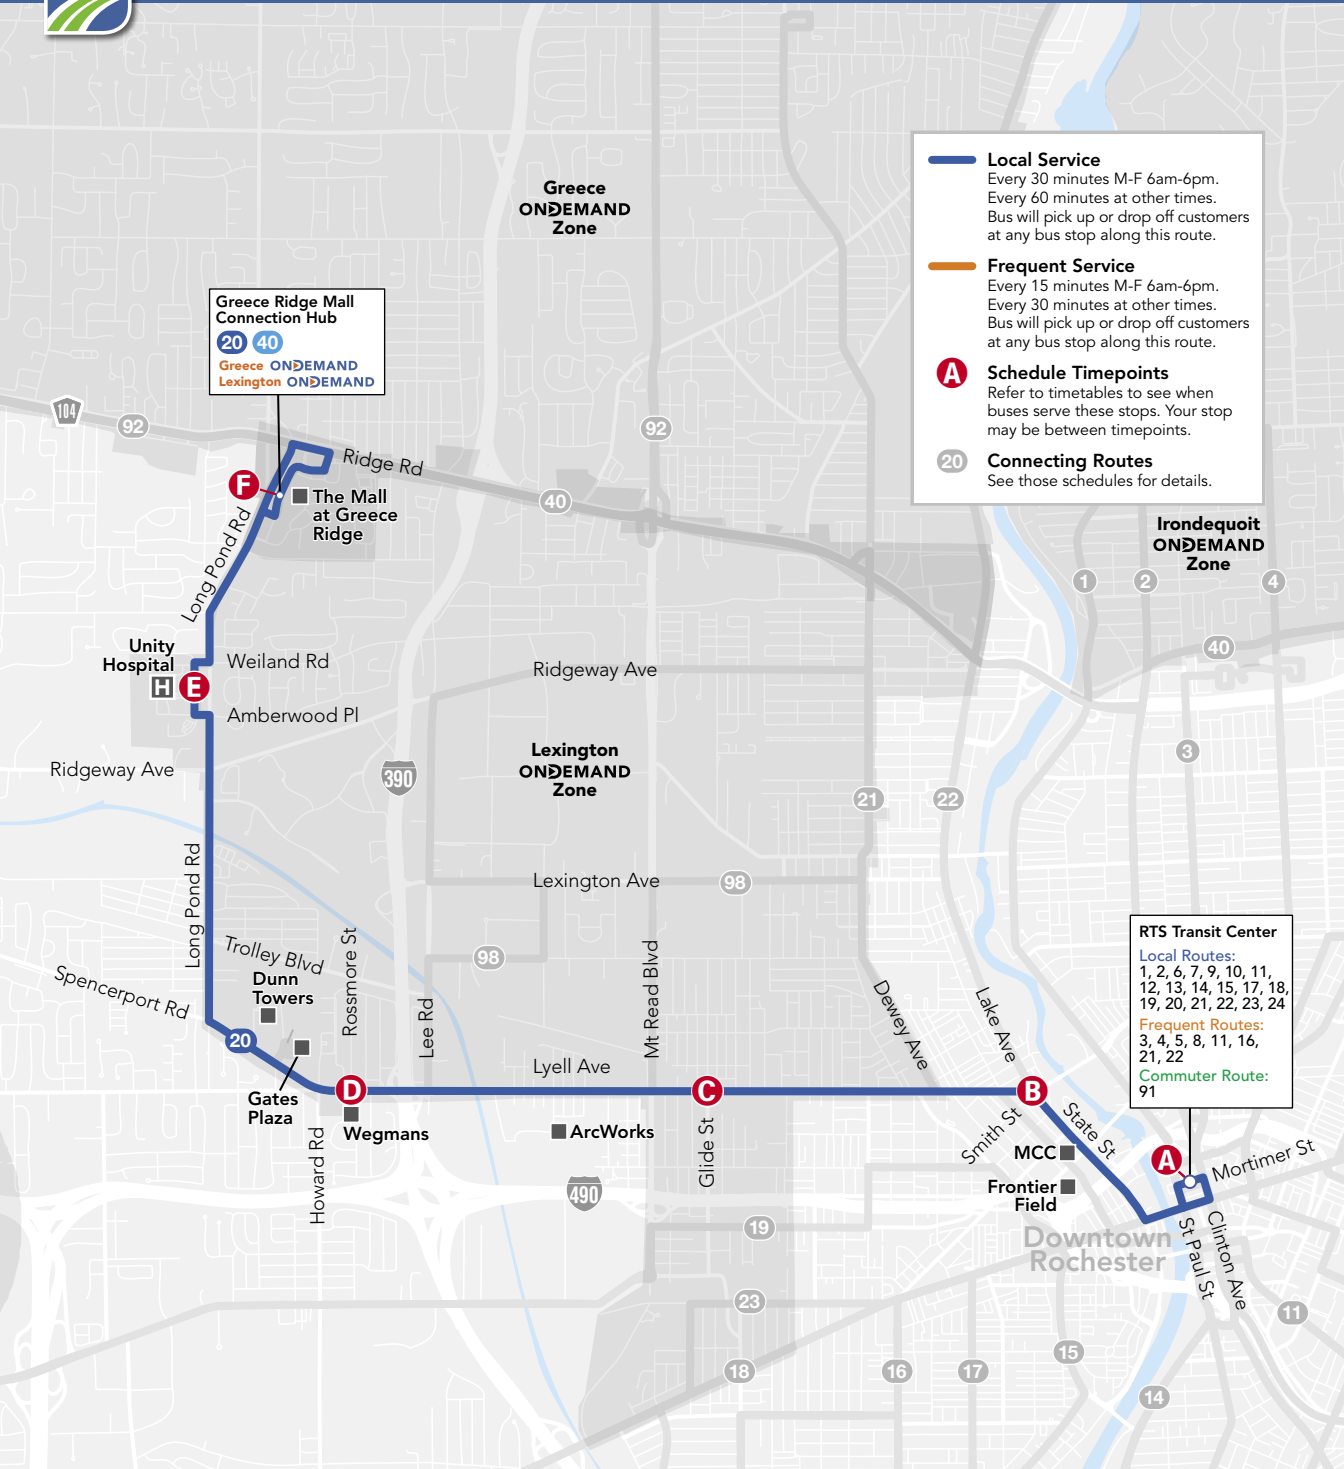

Runs 7 days a week

Hours of Service:

Weekdays 5am - Midnight

Weekends 6am - Midnight

Local Route

30-minute frequency 6am-6pm weekdays
60-minute frequency other times

Serving:

RTS Transit Center
Frontier Field
MCC Downtown Campus
High Falls
ArcWorks
Wegmans - Lyell Ave
Dunn Towers
Unity Hospital
Greece Ridge Mall Connection Hub
Greece On Demand Zone
Lexington On Demand Zone

Routes and schedules subject to change due to weather and traffic conditions.

Monday-Friday

Outbound to Greece Ridge Mall

	RTS Transit Center	Lake Ave & Lyell Ave	Lyell Ave & Glide St	Lyell Ave & Rossmore St (Wegmans)	Unity Hospital	Greece Ridge Mall Connection Hub
	A	B	C	D	E	F
AM	5:00	5:08	5:15	5:21	5:29	5:36
	6:00	6:08	6:15	6:21	6:29	6:36
	6:30	6:38	6:45	6:51	6:59	7:06
	7:00	7:09	7:16	7:22	7:30	7:37
	7:30	7:39	7:46	7:52	8:00	8:07
	8:00	8:09	8:16	8:22	8:30	8:37
	8:30	8:39	8:46	8:52	9:00	9:07
	9:00	9:09	9:16	9:22	9:30	9:37
	9:30	9:39	9:46	9:52	10:00	10:07
	10:00	10:09	10:16	10:22	10:30	10:37
	10:30	10:39	10:46	10:52	11:00	11:07
	11:00	11:09	11:16	11:22	11:30	11:37
	11:30	11:39	11:46	11:52	12:00	12:07
PM	12:00	12:09	12:16	12:22	12:30	12:37
	12:30	12:39	12:46	12:52	1:00	1:07
	1:00	1:09	1:16	1:22	1:30	1:37
	1:30	1:39	1:46	1:52	2:00	2:07
	2:00	2:10	2:17	2:23	2:32	2:40
	2:30	2:40	2:47	2:53	3:02	3:10
	3:00	3:10	3:17	3:23	3:32	3:40
	3:30	3:40	3:47	3:53	4:02	4:10
	4:00	4:10	4:17	4:23	4:32	4:40
	4:30	4:40	4:47	4:53	5:02	5:10
	5:00	5:10	5:17	5:23	5:32	5:40
	5:30	5:40	5:47	5:53	6:02	6:10
	6:00	6:08	6:15	6:21	6:29	6:36
	7:00	7:08	7:15	7:21	7:29	7:36
	8:00	8:07	8:13	8:19	8:27	8:33
	9:00	9:07	9:13	9:19	9:27	9:33
	10:00	10:07	10:13	10:19	10:27	10:33
	11:00	11:06	11:11	11:17	11:24	11:30
AM	12:00	12:06	12:11	12:17	12:24	12:30