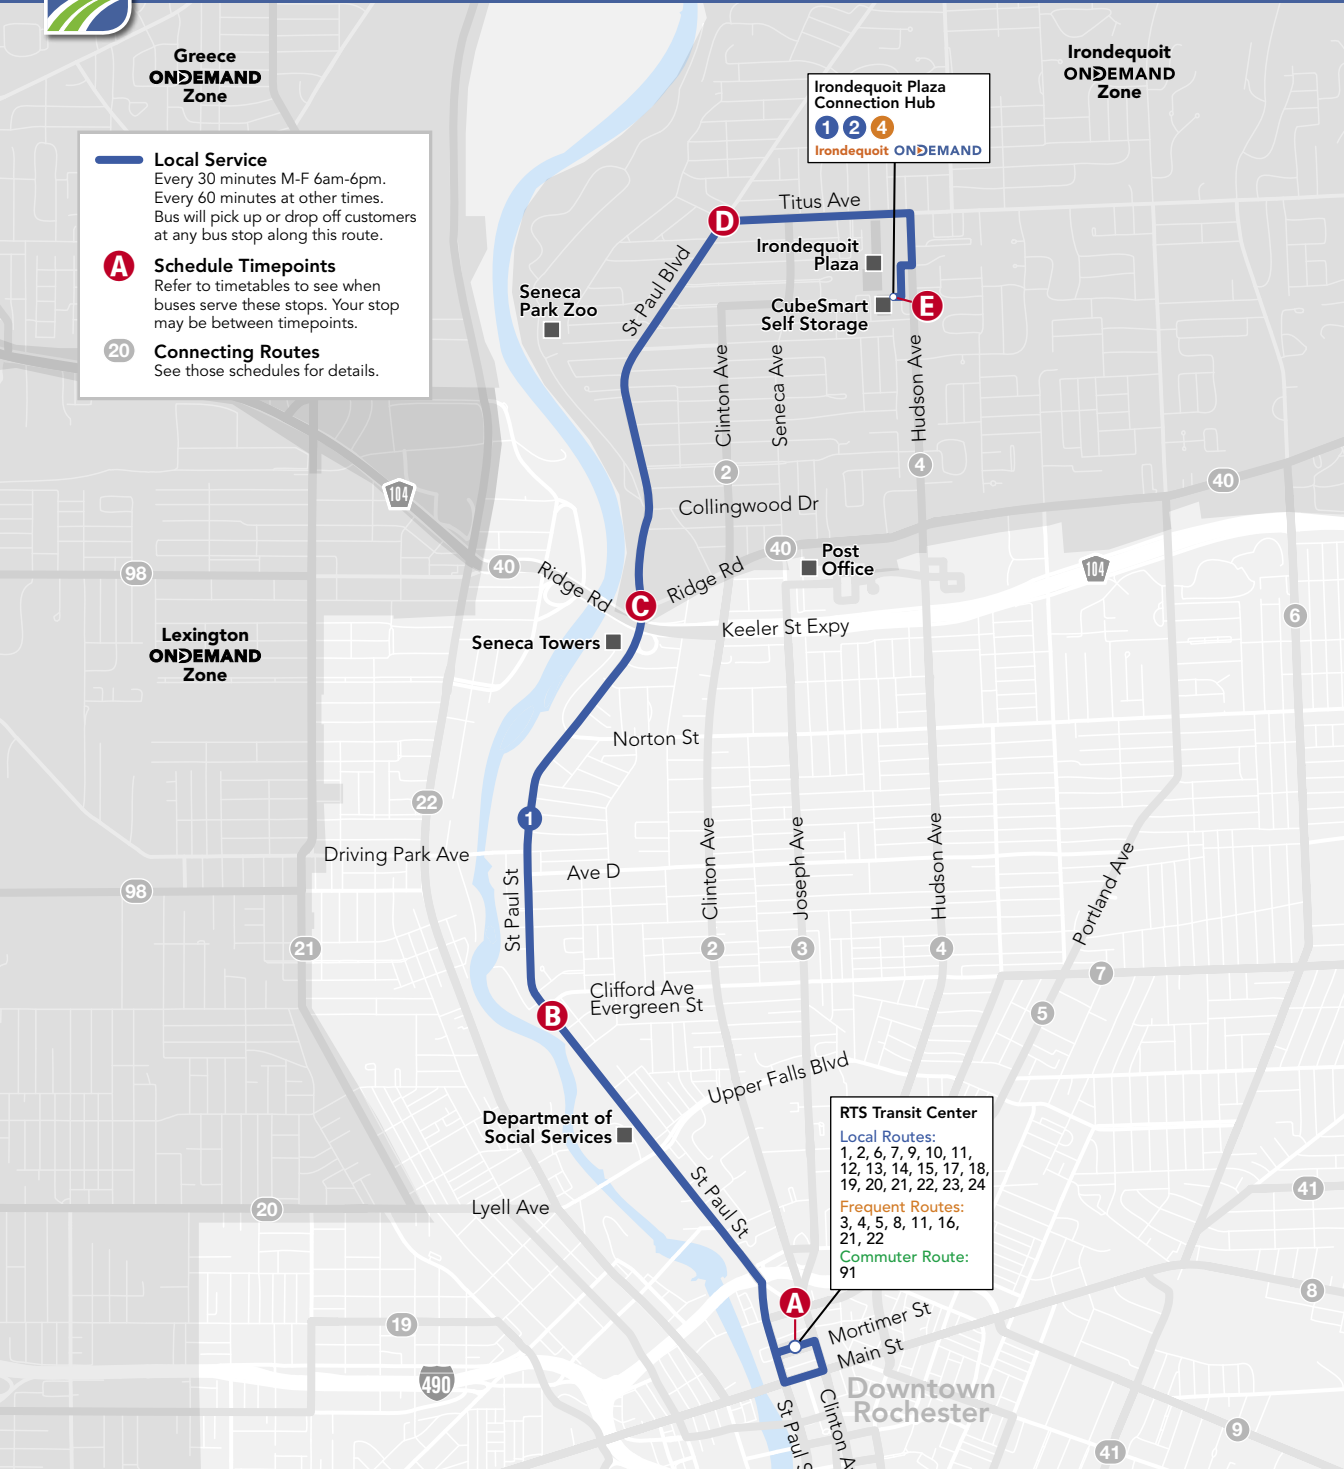

# St. Paul Local Route

Effective September 5, 2022

Runs 7 days a week

Hours of Service:

Weekdays 5am - Midnight

Weekends 6am - Midnight

## Local Route

30-minute frequency 6am-6pm weekdays  
60-minute frequency other times

## Serving:

RTS Transit Center  
Department of Social Services  
Rochester School for the Deaf  
Seneca Towers  
Irondequoit Plaza Connection Hub  
Irondequoit On Demand Zone

**Local Service**  
Every 30 minutes M-F 6am-6pm.  
Every 60 minutes at other times.  
Bus will pick up or drop off customers at any bus stop along this route.

**A Schedule Timepoints**  
Refer to timetables to see when buses serve these stops. Your stop may be between timepoints.

**20 Connecting Routes**  
See those schedules for details.

**RTS Transit Center**  
Local Routes:  
1, 2, 6, 7, 9, 10, 11, 12, 13, 14, 15, 17, 18, 19, 20, 21, 22, 23, 24  
Frequent Routes:  
3, 4, 5, 8, 11, 16, 21, 22  
Commuter Route:  
91