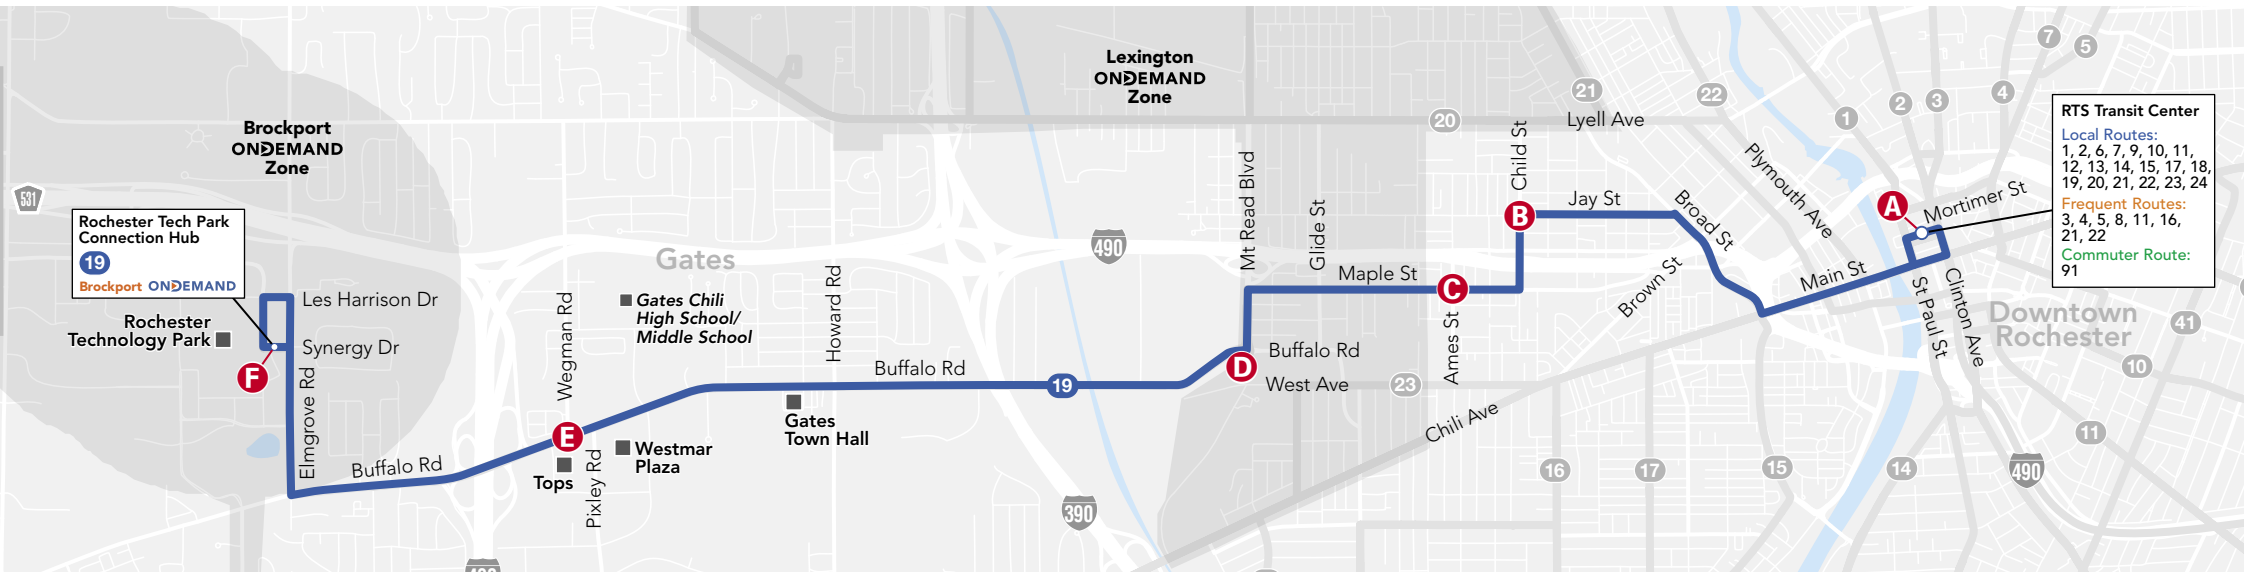

Inbound to RTS Transit Center

	Rochester Tech Park Connection Hub	Buffalo Rd & Wegman Rd	Buffalo Rd & Mt Read Blvd	Maple St & Ames St	Jay St & Child St	RTS Transit Center
	F	E	D	C	B	A
AM	6:05	6:11	6:18	6:23	6:26	6:36
	7:05	7:11	7:18	7:23	7:26	7:36
	8:05	8:11	8:18	8:25	8:28	8:39
	9:05	9:11	9:18	9:25	9:28	9:39
	10:05	10:11	10:18	10:25	10:28	10:39
	11:05	11:11	11:18	11:25	11:28	11:39
PM	12:05	12:11	12:18	12:25	12:28	12:39
	1:05	1:11	1:18	1:25	1:28	1:39
	2:05	2:11	2:18	2:25	2:28	2:39
	3:05	3:11	3:18	3:25	3:28	3:39
	4:05	4:11	4:18	4:25	4:28	4:39
	5:05	5:11	5:18	5:25	5:28	5:39
	6:05	6:11	6:18	6:24	6:27	6:37
	7:05	7:11	7:18	7:24	7:27	7:37
	8:05	8:11	8:18	8:24	8:27	8:37
	9:05	9:11	9:18	9:24	9:27	9:37
	10:05	10:11	10:18	10:24	10:27	10:37
	11:05	11:11	11:18	11:24	11:27	11:37

Local Service
Every 30 minutes M-F 6am-6pm.
Every 60 minutes at other times.
Bus will pick up or drop off customers at any bus stop along this route.

A Schedule Timepoints
Refer to timetables to see when buses serve these stops. Your stop may be between timepoints.

20 Connecting Routes
See those schedules for details.

RTS Transit Center
Local Routes:
1, 2, 6, 7, 9, 10, 11, 12, 13, 14, 15, 17, 18, 19, 20, 21, 22, 23, 24
Frequent Routes:
3, 4, 5, 8, 11, 16, 21, 22
Commuter Route:
91

Routes and schedules subject to change due to weather and traffic conditions.