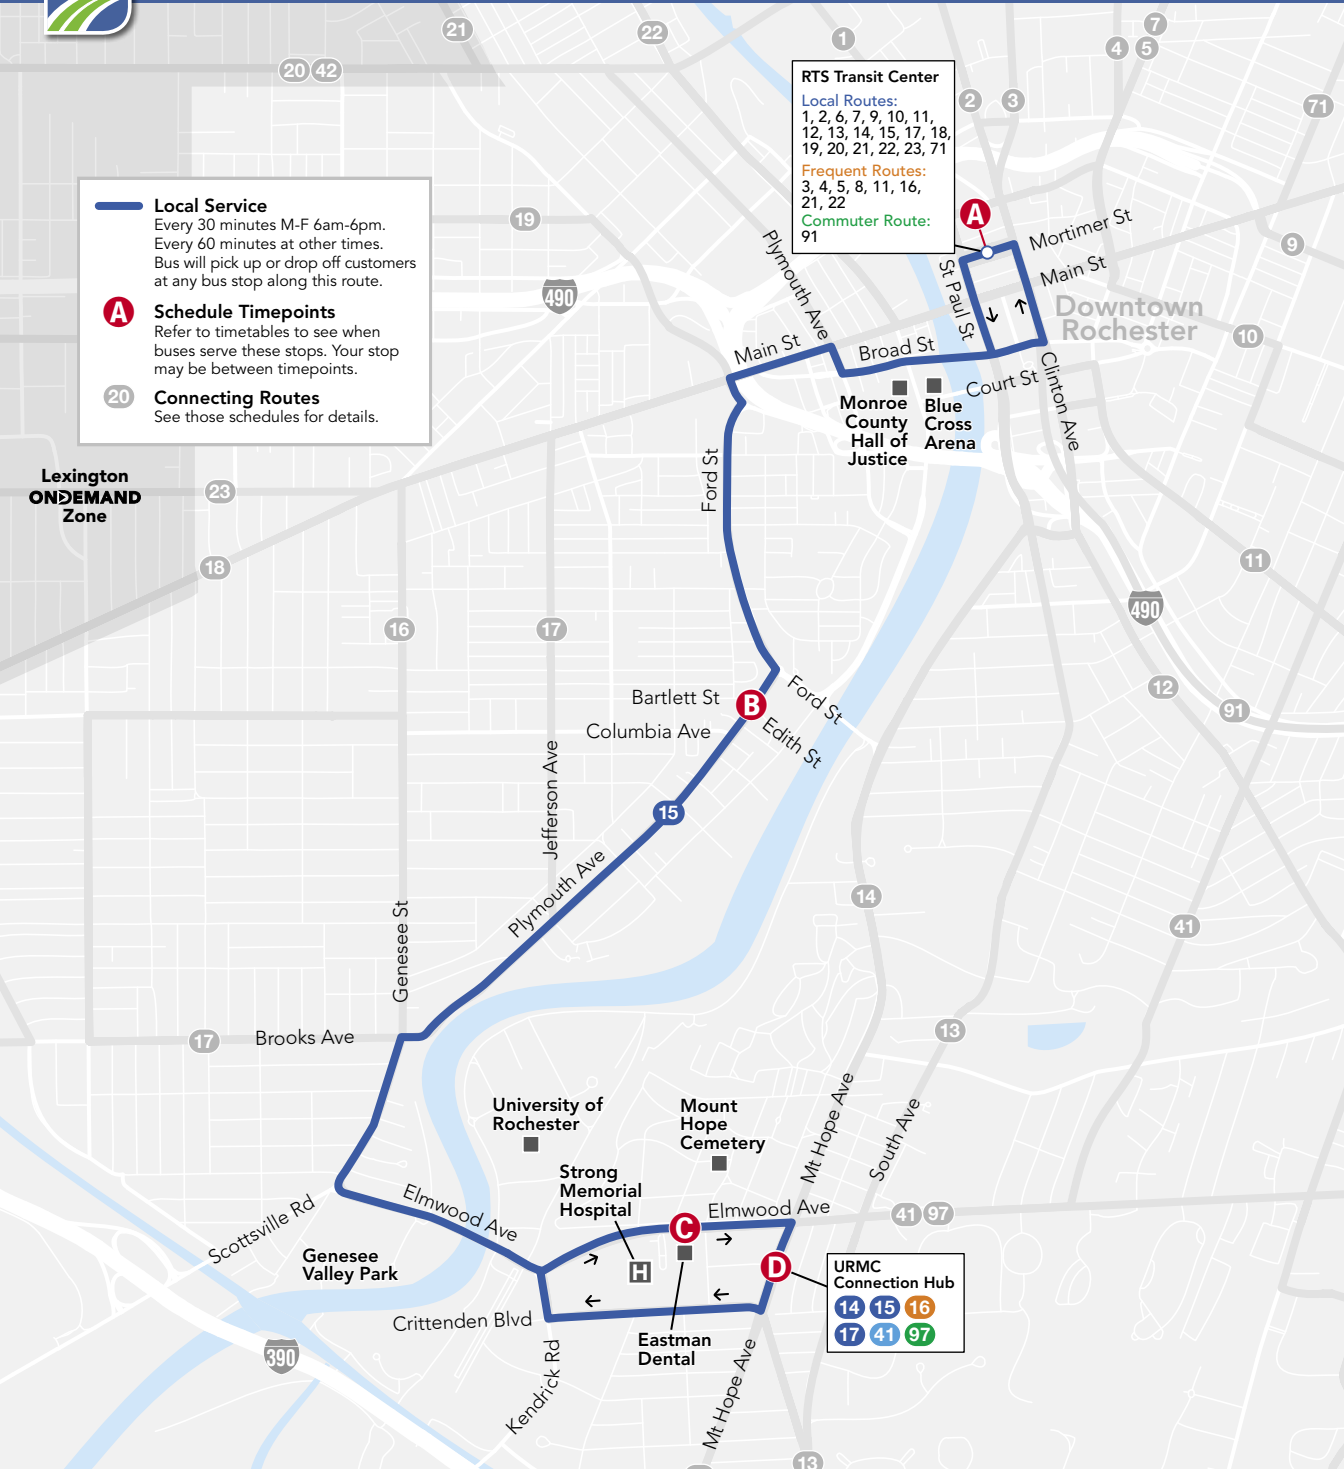

Routes and schedules subject to change due to weather and traffic conditions.

Monday-Friday

Outbound to URMC/Strong

	RTS Transit Center	Plymouth Ave & Bartlett St	Eastman Dental
	A	B	C
AM	6:00	6:09	6:20
	6:30	6:39	6:51
	7:00	7:09	7:21
	7:30	7:39	7:51
	8:00	8:09	8:21
	8:30	8:39	8:51
	9:00	9:09	9:21
	9:30	9:39	9:51
	10:00	10:09	10:21
	10:30	10:39	10:51
	11:00	11:09	11:21
	11:30	11:39	11:51
PM	12:00	12:09	12:21
	12:30	12:39	12:51
	1:00	1:09	1:21
	1:30	1:39	1:51
	2:00	2:09	2:21
	2:30	2:39	2:51
	3:00	3:09	3:21
	3:30	3:39	3:51
	4:00	4:09	4:21
	4:30	4:39	4:51
	5:00	5:09	5:21
	5:30	5:39	5:51
	6:00	6:09	6:21
	7:00	7:09	7:20
	8:00	8:09	8:20
	9:00	9:09	9:20
	10:00	10:09	10:20
	11:00	11:09	11:20
AM	12:00	12:09	12:20

Inbound to RTS Transit Center

	Eastman Dental	URMC Connection Hub	Plymouth Ave & Edith St	RTS Transit Center
	C	D	B	A
AM	5:27	5:31	5:41	5:50
	6:27	6:31	6:41	6:50
	6:57	7:02	7:12	7:22
	7:27	7:32	7:42	7:52
	7:57	8:02	8:12	8:22
	8:27	8:32	8:42	8:52
	8:57	9:02	9:12	9:22
	9:27	9:32	9:42	9:52
	9:57	10:02	10:12	10:22
	10:27	10:32	10:42	10:52
	10:57	11:02	11:12	11:22
	11:27	11:32	11:42	11:52
	11:57	12:02	12:12	12:22
PM	12:27	12:32	12:42	12:52
	12:57	1:02	1:12	1:22
	1:27	1:32	1:42	1:52
	1:57	2:02	2:12	2:22
	2:27	2:32	2:42	2:52
	2:57	3:02	3:12	3:22
	3:27	3:32	3:42	3:52
	3:57	4:02	4:12	4:22
	4:27	4:32	4:42	4:52
	4:57	5:02	5:12	5:22
	5:27	5:32	5:42	5:52
	5:57	6:02	6:12	6:22
	6:27	6:32	6:42	6:52
	7:27	7:31	7:41	7:50
	8:27	8:31	8:41	8:50
	9:27	9:31	9:41	9:50
	10:27	10:31	10:41	10:50
AM	11:27	11:31	11:41	11:50