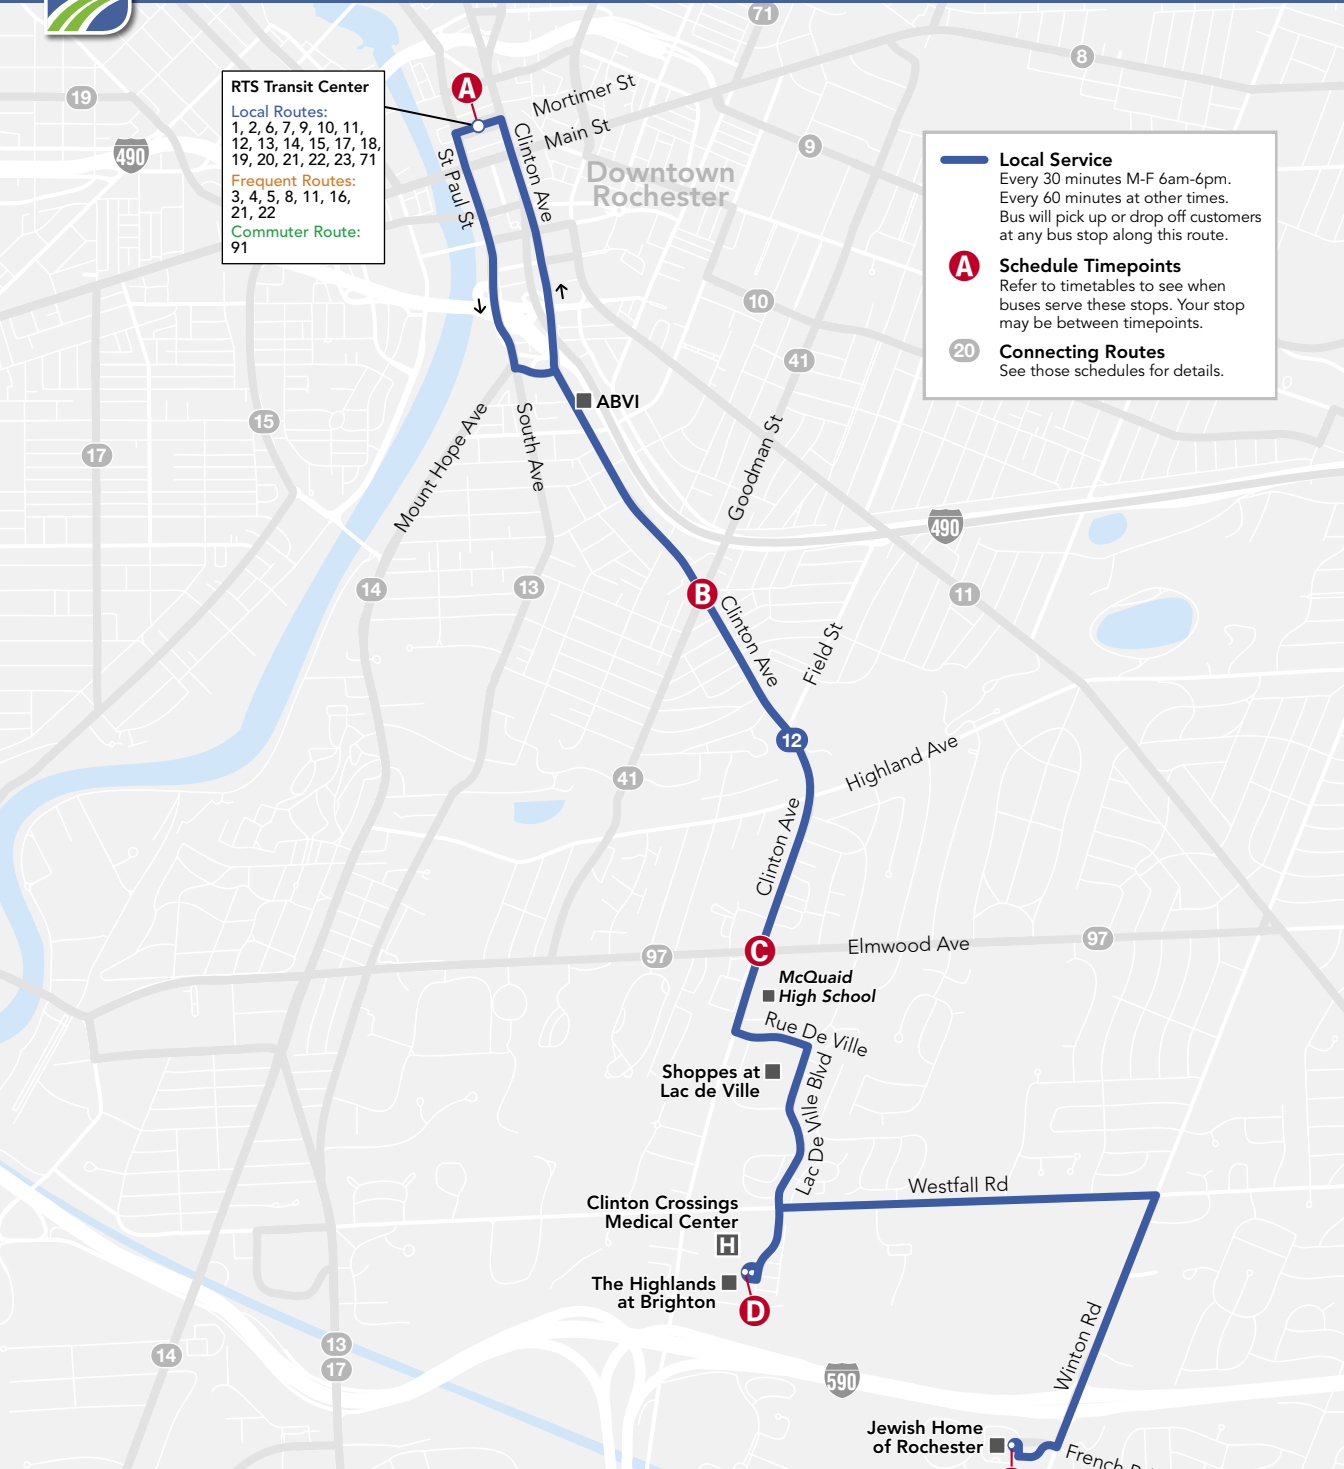

RTS Transit Center
Local Routes:
1, 2, 6, 7, 9, 10, 11, 12, 13, 14, 15, 17, 18, 19, 20, 21, 22, 23, 71
Frequent Routes:
3, 4, 5, 8, 11, 16, 21, 22
Commuter Route:
91

Local Service
Every 30 minutes M-F 6am-6pm.
Every 60 minutes at other times.
Bus will pick up or drop off customers at any bus stop along this route.

A Schedule Timepoints
Refer to timetables to see when buses serve these stops. Your stop may be between timepoints.

20 Connecting Routes
See those schedules for details.

Monday-Friday

Outbound to Jewish Home

	RTS Transit Center	Clinton Ave & Goodman St	Clinton Ave & Elmwood Ave	The Highlands at Brighton	Jewish Home of Rochester
	A	B	C	D	E
AM	5:00	5:07	5:10	5:17	5:24
	6:00	6:07	6:10	6:17	6:24
	6:30	6:37	6:40	6:47	6:54
	7:00	7:09	7:13	7:20	7:28
	7:30	7:39	7:43	7:50	7:58
	8:00	8:09	8:13	8:20	8:28
	8:30	8:39	8:43	8:50	8:58
	9:00	9:09	9:13	9:20	9:28
	9:30	9:38	9:42	9:49	9:57
	10:00	10:08	10:12	10:19	10:27
	10:30	10:38	10:42	10:49	10:57
	11:00	11:08	11:12	11:19	11:27
	11:30	11:38	11:42	11:49	11:57
PM	12:00	12:08	12:12	12:19	12:27
	12:30	12:38	12:42	12:49	12:57
	1:00	1:08	1:12	1:19	1:27
	1:30	1:38	1:42	1:49	1:57
	2:00	2:08	2:13	2:20	2:28
	2:30	2:38	2:43	2:50	2:58
	3:00	3:08	3:13	3:20	3:28
	3:30	3:38	3:43	3:50	3:58
	4:00	4:08	4:13	4:20	4:28
	4:30	4:38	4:43	4:50	4:58
	5:00	5:08	5:13	5:20	5:28
	5:30	5:38	5:43	5:50	5:58
	6:00	6:08	6:13	6:20	6:28
	7:00	7:08	7:12	7:19	7:27
	8:00	8:08	8:12	8:19	8:27
	9:00	9:07	9:10	9:17	9:24
	10:00	10:07	10:10	10:17	10:24
	11:00	11:07	11:10	11:17	11:24
AM	12:00	12:07	12:10	12:17	12:24

Inbound to RTS Transit Center

	Jewish Home of Rochester	The Highlands at Brighton	Clinton Ave & Elmwood Ave	Clinton Ave & Goodman St	RTS Transit Center
	E	D	C	B	A
AM	5:28	5:35	5:40	5:44	5:51
	6:28	6:35	6:40	6:44	6:51
	6:58	7:05	7:10	7:14	7:21
	7:28	7:36	7:42	7:47	7:55
	7:58	8:06	8:12	8:17	8:25
	8:28	8:36	8:42	8:47	8:55
	8:58	9:06	9:12	9:17	9:25
	9:28	9:36	9:42	9:47	9:55
	9:58	10:05	10:11	10:16	10:24
	10:28	10:35	10:41	10:46	10:54
	10:58	11:05	11:11	11:16	11:24
	11:28	11:35	11:41	11:46	11:54
PM	11:58	12:05	12:11	12:16	12:24
	12:28	12:35	12:41	12:46	12:54
	12:58	1:05	1:11	1:16	1:24
	1:28	1:35	1:41	1:46	1:54
	1:58	2:05	2:11	2:16	2:24
	2:28	2:36	2:42	2:47	2:55
	2:58	3:06	3:12	3:17	3:25
	3:28	3:36	3:42	3:47	3:55
	3:58	4:06	4:12	4:17	4:25
	4:28	4:36	4:42	4:47	4:55
	4:58	5:06	5:12	5:17	5:25
	5:28	5:36	5:42	5:47	5:55
	5:58	6:06	6:12	6:17	6:25
	6:28	6:36	6:42	6:47	6:55
	7:28	7:36	7:41	7:45	7:53
	8:28	8:36	8:41	8:45	8:53
	9:28	9:35	9:40	9:44	9:51
	10:28	10:35	10:40	10:44	10:51
	11:28	11:35	11:40	11:44	11:51

Saturday/Sunday/Holiday

Outbound to Jewish Home