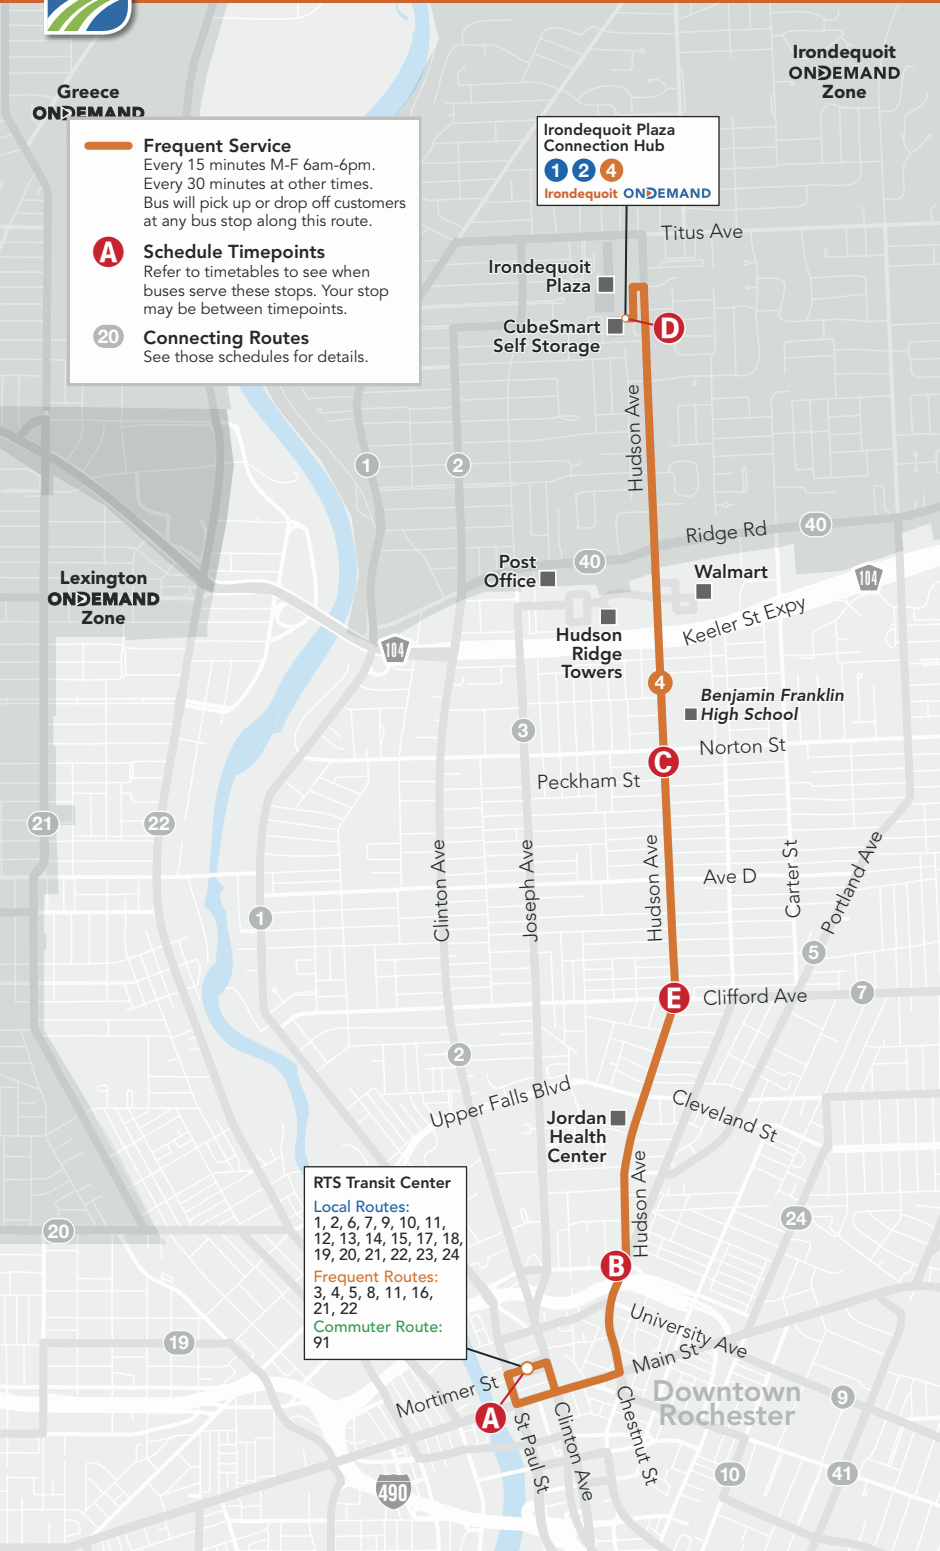

Frequent Service
Every 15 minutes M-F 6am-6pm.
Every 30 minutes at other times.
Bus will pick up or drop off customers at any bus stop along this route.

A Schedule Timepoints
Refer to timetables to see when buses serve these stops. Your stop may be between timepoints.

20 Connecting Routes
See those schedules for details.

RTS Transit Center
Local Routes:
1, 2, 6, 7, 9, 10, 11, 12, 13, 14, 15, 17, 18, 19, 20, 21, 22, 23, 24
Frequent Routes:
3, 4, 5, 8, 11, 16, 21, 22
Commuter Route:
91

Monday-Friday

Outbound to Irondequoit Plaza

	RTS Transit Center	Hudson Ave & North St	Hudson Ave & Norton St	Irondequoit Plaza Connection Hub
	A	B	C	D
AM	5:00	5:04	5:10	5:15
	5:30	5:34	5:40	5:45
	6:00	6:04	6:10	6:15
	6:30	6:34	6:40	6:45
	7:00	7:05	7:13	7:19
	7:30	7:35	7:43	7:49
	8:00	8:05	8:13	8:19
	8:30	8:35	8:43	8:49
	9:00	9:05	9:13	9:19
	9:30	9:35	9:43	9:49
	10:00	10:05	10:13	10:19
	10:30	10:35	10:43	10:49
	11:00	11:05	11:13	11:19
	11:30	11:35	11:43	11:49
PM	12:00	12:05	12:13	12:19
	12:30	12:35	12:43	12:49
	1:00	1:05	1:13	1:19
	1:30	1:35	1:43	1:49
	2:00	2:05	2:13	2:19
	2:30	2:35	2:43	2:49
	3:00	3:05	3:13	3:19
	3:30	3:35	3:43	3:49
	4:00	4:05	4:13	4:19
	4:30	4:35	4:43	4:49
	5:00	5:05	5:13	5:19
	5:30	5:35	5:43	5:49
	6:00	6:05	6:13	6:19
	6:30	6:35	6:43	6:49
	7:00	7:04	7:11	7:16
	7:30	7:34	7:41	7:46
	8:00	8:04	8:10	8:14
	8:30	8:34	8:40	8:44
	9:00	9:04	9:10	9:14
	9:30	9:34	9:40	9:44
	10:00	10:04	10:10	10:14
	10:30	10:34	10:40	10:44
	11:00	11:04	11:10	11:14
	11:30	11:34	11:40	11:44
AM	12:00	12:04	12:10	12:14

Inbound to RTS Transit Center

	Irondequoit Plaza Connection Hub	Hudson Ave & Norton St	Hudson Ave & Clifford Ave	RTS Transit Center
	D	C	E	A
AM	5:20	5:26	5:29	5:41
	5:50	5:56	5:59	6:11
	6:22	6:28	6:31	6:43
	6:57	7:04	7:07	7:21
	7:27	7:34	7:37	7:51
	7:57	8:04	8:07	8:21
	8:27	8:34	8:37	8:51
	8:57	9:04	9:07	9:21
	9:27	9:34	9:37	9:50
	9:57	10:04	10:07	10:20
	10:27	10:34	10:37	10:50
	10:57	11:04	11:07	11:20
	11:27	11:34	11:37	11:50
	11:57	12:04	12:07	12:20
PM	12:27	12:34	12:37	12:50
	12:57	1:04	1:07	1:20
	1:27	1:34	1:37	1:50
	1:57	2:04	2:07	2:20
	2:27	2:34	2:37	2:50
	2:56	3:04	3:07	3:21
	3:26	3:34	3:37	3:51
	3:56	4:04	4:07	4:21
	4:26	4:34	4:37	4:51
	4:56	5:04	5:07	5:21
	5:26	5:34	5:37	5:51
	5:56	6:04	6:07	6:21
	6:26	6:34	6:37	6:51
	6:57	7:03	7:06	7:19
	7:27	7:33	7:36	7:49
	7:57	8:03	8:06	8:19
	8:27	8:33	8:36	8:49
	8:57	9:03	9:06	9:19
	9:27	9:33	9:36	9:49
	9:57	10:02	10:05	10:17
	10:20	10:25	10:28	10:40
	10:50	10:55	10:58	11:10
	11:20	11:25	11:28	11:40

Saturday/Sunday/Holiday

Outbound to Irondequoit Plaza