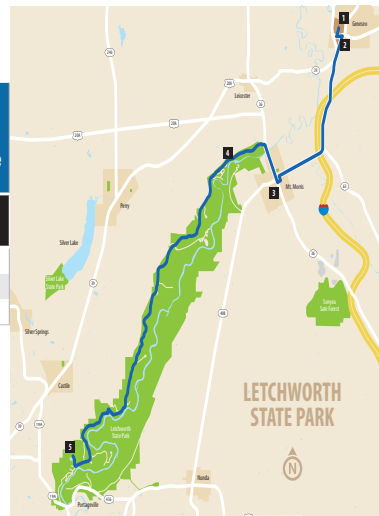

Saturday Service

MacVittie Union	MJ Drive	Megan Dr. Burger King	Marketplace Mall	Red Barn	RIT Park Point	U of R Library	Bus & Train Stations
1:45p	1:48p	1:51p	2:23	2:39p	2:43p	2:58p	3:10p
4:00p	3:55p	3:52p	*****	*****	*****	*****	*****
4:30p	4:33p	4:36p	5:10p	5:25p	5:31p	5:43p	5:50p
6:50p	6:48p	6:45p	6:33p	6:18p	6:12p	6:00p	*****
7:45p	7:48p	7:51p	8:22p	8:35p	8:39p	8:55p	9:04p
10:00p	9:57p	9:53p	*****	*****	9:27p	9:15p	*****

Sunday Service

MacVittie Union	MJ Drive	Megan Dr. Burger King	Marketplace Mall	RIT Park Point	Eastview Mall	Airport	U of R Library	Bus & Train Stations
1:00p	1:02p	1:05p	1:37p	1:45p	*****	*****	1:59p	2:12p
3:25p	3:22p	3:20p	2:46p	2:38p	*****	*****	2:25p	*****
4:30p	4:33p	4:35p	5:05p	*****	*****	*****	*****	5:23p
6:55p	6:48p	6:45p	6:15p	*****	5:55p	5:35p	*****	*****
7:30p	7:33p	7:35p	*****	8:12p	*****	*****	8:27p	8:42p
9:55p	9:47p	9:43p	*****	9:11p	*****	8:57p	*****	*****

Letchworth Saturday Service

Fall Saturdays: September 9 - October 21, 2023

MacVittie Union	MJ Drive	Mt. Morris Corner of Main & Lake	Letchworth Dam Overlook	Letchworth Archery Field	Hunphrey Nature Center	Mt. Morris Corner of Main & Lake
1	2	3	4	5	6	3
10:00a	10:03a	10:15a	10:30a	10:55a	11:05a	11:45a
12:00p	12:03p	12:15p	12:30p	12:55p	1:05p	1:45p
2:30p	2:33p	2:45p	3:00p	3:25p	3:35p	4:15p

For more information visit www.parks.ny.gov

Visit myRTS.com/Geneseo