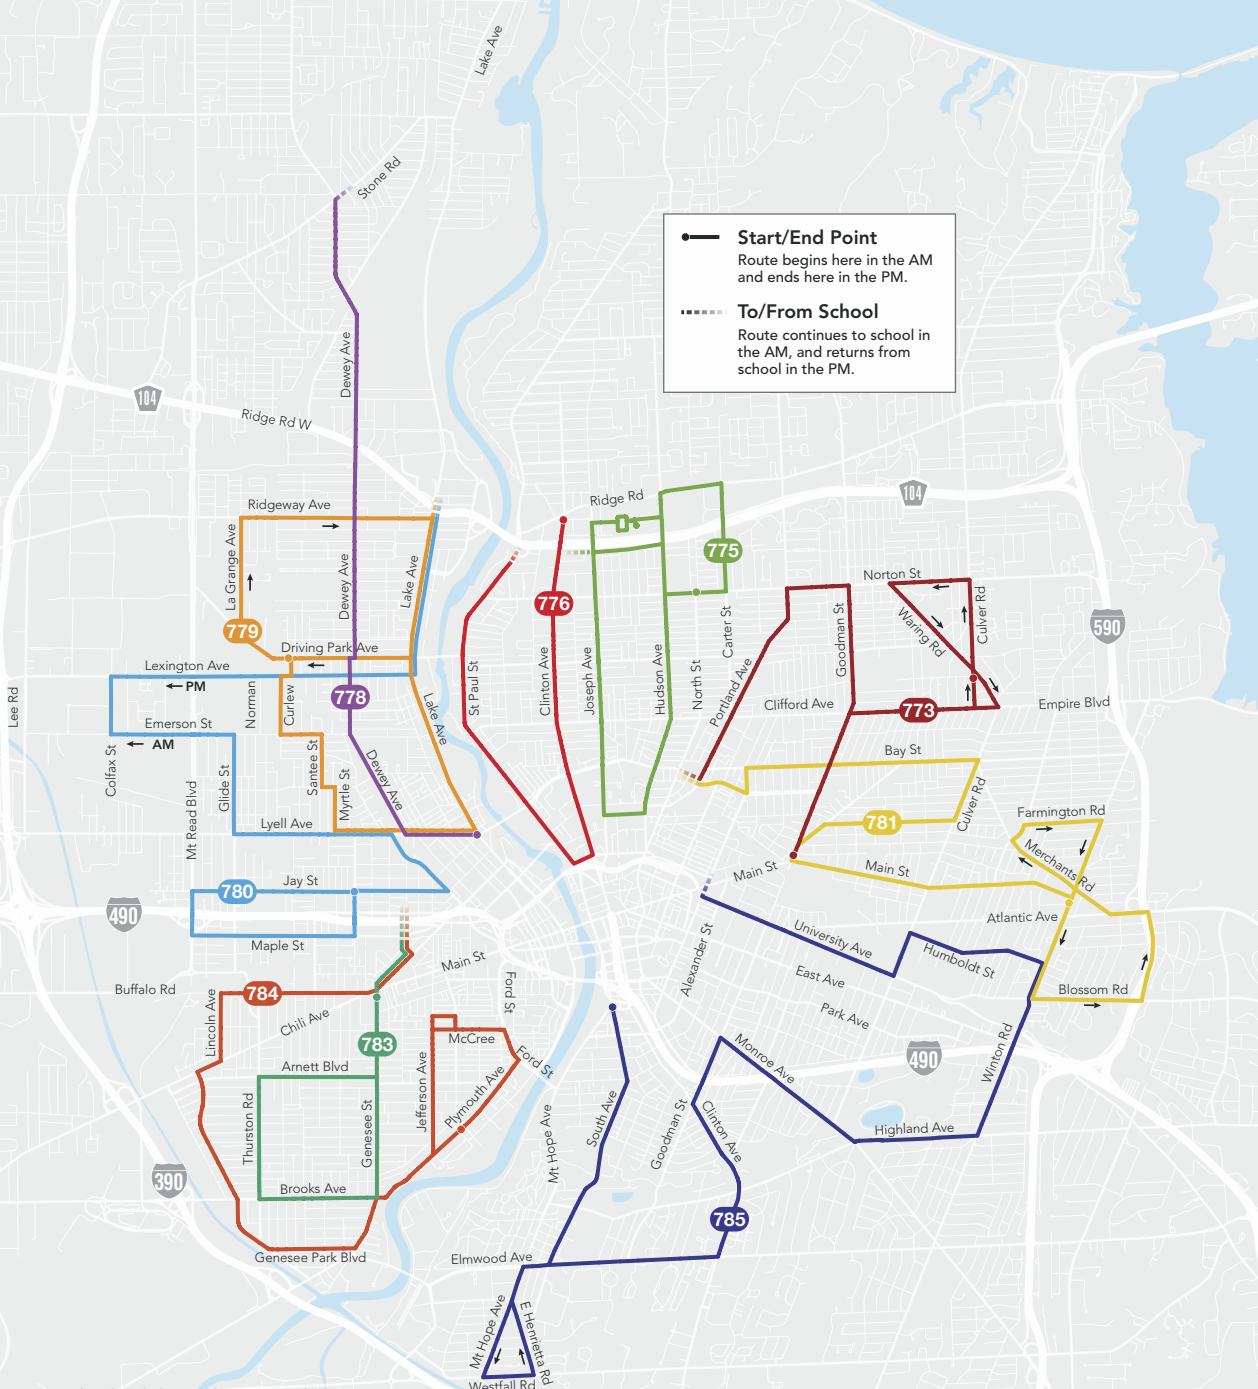

Northeast Preparatory High School

Routes and schedules subject to change due to weather and traffic conditions.

How to Use RTS Neighborhood Direct Service

1. Using the map, find the number of the route closest to your home.
2. Look up your route's timetable on this page or the next. This will tell you when your bus will arrive.
3. The times listed are the ones that the bus will arrive at that route's major locations. You may board at those stops or any RTS stop along the route.
4. Be sure to be at your bus stop at least 5 minutes early! Look at the lighted sign on the front of the bus to make sure it matches your route.
5. If you are an RCSD student, please show your RCSD ID to the Bus Operator when boarding. Then tap it on the right side of the oblong reader, listen for the beep, and take a seat.
6. After school, board the bus that shows your route's number. RCSD students, be sure to show your RCSD ID to the Bus Operator and to tap it on the reader.

About Early Dismissals

Early Dismissal Dates: 10/27/2023, 12/8/2023, 3/1/2024 and 5/23/2024

On days the RCSD has early dismissals, RTS trips will leave schools at 12:10 PM.

Route 773 Northeast Preparatory HS/N Goodman-Northland-Portland

	AM	PM	ED
Goodman & Hayward	7:11	4:35	1:05
Woodman Park & Fernwood Park	7:18	4:20	12:50
Clifford & Baycliff	7:27	4:16	12:46
Goodman & Blakeslee/Corwin	7:31	4:14	12:44
Portland & Durnan/Randolph	7:34	4:09	12:39
Portland & Draper/Irondequoit	7:39	4:05	12:35
Northeast Preparatory High School	8:00	3:40	12:10

Route 775 Northeast Preparatory HS/Joseph-Hudson

	AM	PM	ED
Hudson & North	7:18	4:13	12:43
Carter & opp Rexford	7:19	4:14	12:44
Hudson & Norton	7:27	*4:22	*12:52
Joseph & Upper Falls/Rauber	7:38	4:02	12:32
Joseph & Avenue D	7:41	4:00	12:30
Seneca & Nester/Norton	7:43	3:57	12:27
Hudson Ridge Towers	7:46	3:54	12:24
Northeast Preparatory High School	8:00	3:40	12:10

* This part of the PM route is not in the order shown by the arrow.

Route 776 Northeast Preparatory HS/St Paul-N Clinton

	AM	PM	ED
Clinton & Rau	7:27	4:13	12:43
Clinton & Bloomingdale/Avenue D	7:30	4:10	12:40
Clinton & Central/Ward	7:35	4:05	12:35
St. Paul & Hart	7:42	3:57	12:27
St. Paul & Route 104	7:48	3:52	12:22
Northeast Preparatory High School	8:00	3:40	12:10

Route 778 Northeast Preparatory HS/Maplewood-Dewey

	AM	PM	ED
Lyell & Lake	7:34	4:06	12:36
Emerson & Dewey	7:39	4:01	12:31
Dewey & Selye/Driving Park	7:41	3:58	12:28
Dewey & Ridge	7:48	3:52	12:22
Dewey & Studley/Burling	7:51	3:49	12:19
Dewey & Stone/Dalston	7:52	3:47	12:17
Northeast Preparatory High School	8:00	3:40	12:10

Route 779 Northeast Preparatory HS/Edgerton

	AM	PM	ED
Wren & Driving Park	7:10	*4:12	*12:42
Lake & Ridgeway	7:19	*4:21	*12:51
Driving Park & Dove	7:24	*4:27	*12:57
Santee & Otis	7:31	4:06	12:36
Lyell & Lake	7:40	3:59	12:29
Northeast Preparatory High School	8:00	3:40	12:10

* This part of the PM route is not in the order shown by the arrow.