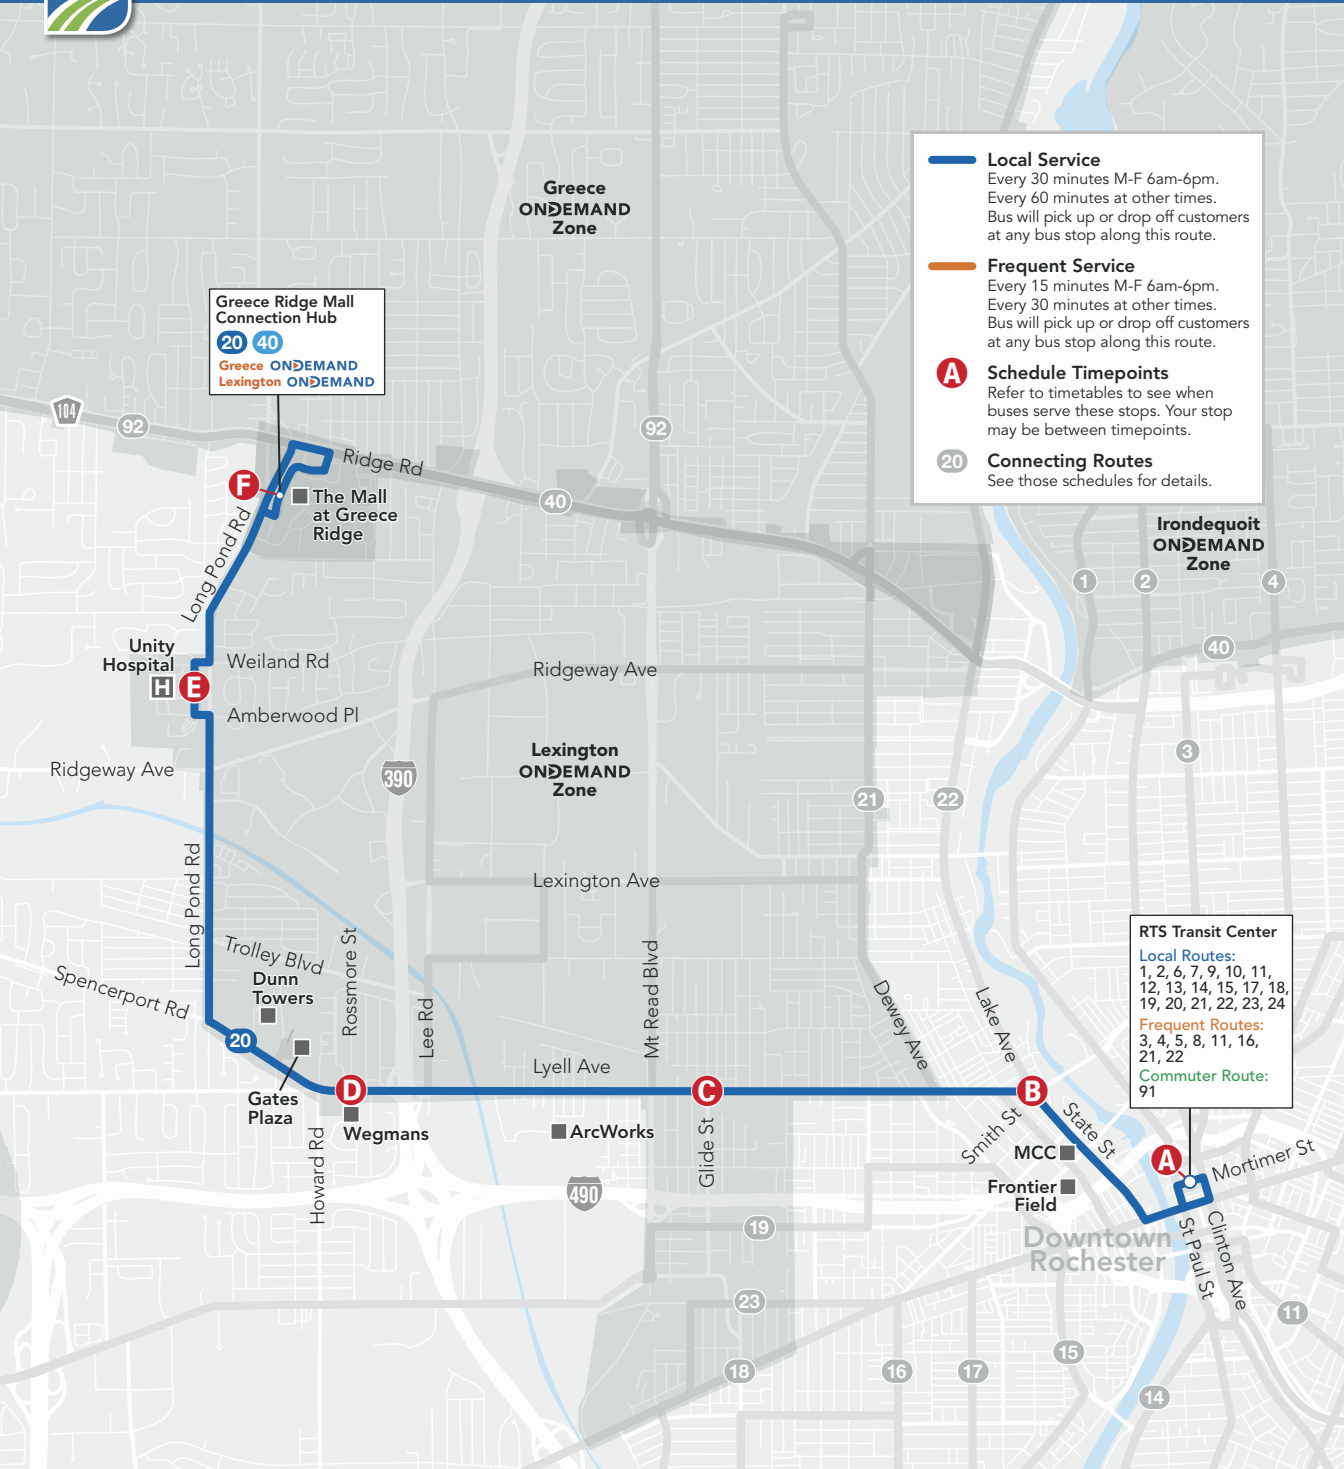

Runs 7 days a week

Hours of Service:

Weekdays 5am - Midnight

Weekends 6am - Midnight

Local Route

30-minute frequency 6am-6pm weekdays
60-minute frequency other times

Serving:

RTS Transit Center
Frontier Field
MCC Downtown Campus
High Falls
ArcWorks
Wegmans - Lyell Ave
Dunn Towers
Unity Hospital
Greece Ridge Mall Connection Hub
Greece On Demand Zone
Lexington On Demand Zone

Routes and schedules subject to change due to weather and traffic conditions.

Monday-Friday

Outbound to Greece Ridge Mall

	RTS Transit Center	Lake Ave & Lyell Ave	Lyell Ave & Glide St	Lyell Ave & Rossmore St (Wegmans)	Unity Hospital	Greece Ridge Mall Connection Hub
	A	B	C	D	E	F
AM	5:00	5:08	5:15	5:21	5:29	5:36
	6:00	6:08	6:15	6:21	6:29	6:36
	6:30	6:38	6:45	6:51	6:59	7:06
	7:00	7:09	7:17	7:23	7:30	7:37
	7:30	7:39	7:47	7:53	8:00	8:07
	8:00	8:09	8:17	8:23	8:30	8:37
	8:30	8:39	8:47	8:53	9:00	9:07
	9:00	9:09	9:17	9:22	9:29	9:36
	9:30	9:39	9:47	9:52	9:59	10:06
	10:00	10:09	10:17	10:22	10:29	10:36
	10:30	10:39	10:47	10:52	10:59	11:06
	11:00	11:09	11:17	11:24	11:31	11:38
	11:30	11:39	11:47	11:54	12:01	12:08
PM	12:00	12:09	12:17	12:24	12:31	12:38
	12:30	12:39	12:47	12:54	1:01	1:08
	1:00	1:10	1:19	1:25	1:33	1:41
	1:30	1:40	1:49	1:55	2:03	2:11
	2:00	2:10	2:19	2:25	2:33	2:41
	2:30	2:40	2:49	2:55	3:03	3:11
	3:00	3:10	3:19	3:25	3:33	3:41
	3:30	3:40	3:49	3:55	4:03	4:11
	4:00	4:10	4:19	4:25	4:33	4:41
	4:30	4:40	4:49	4:55	5:03	5:11
	5:00	5:10	5:19	5:25	5:33	5:41
	5:30	5:40	5:49	5:55	6:03	6:11
	6:00	6:09	6:17	6:23	6:31	6:38
	7:00	7:07	7:14	7:20	7:27	7:34
	8:00	8:07	8:14	8:20	8:26	8:33
	9:00	9:07	9:14	9:20	9:26	9:33
	10:00	10:07	10:14	10:20	10:26	10:33
	11:00	11:06	11:13	11:18	11:24	11:31
AM	12:00	12:06	12:13	12:18	12:24	12:31