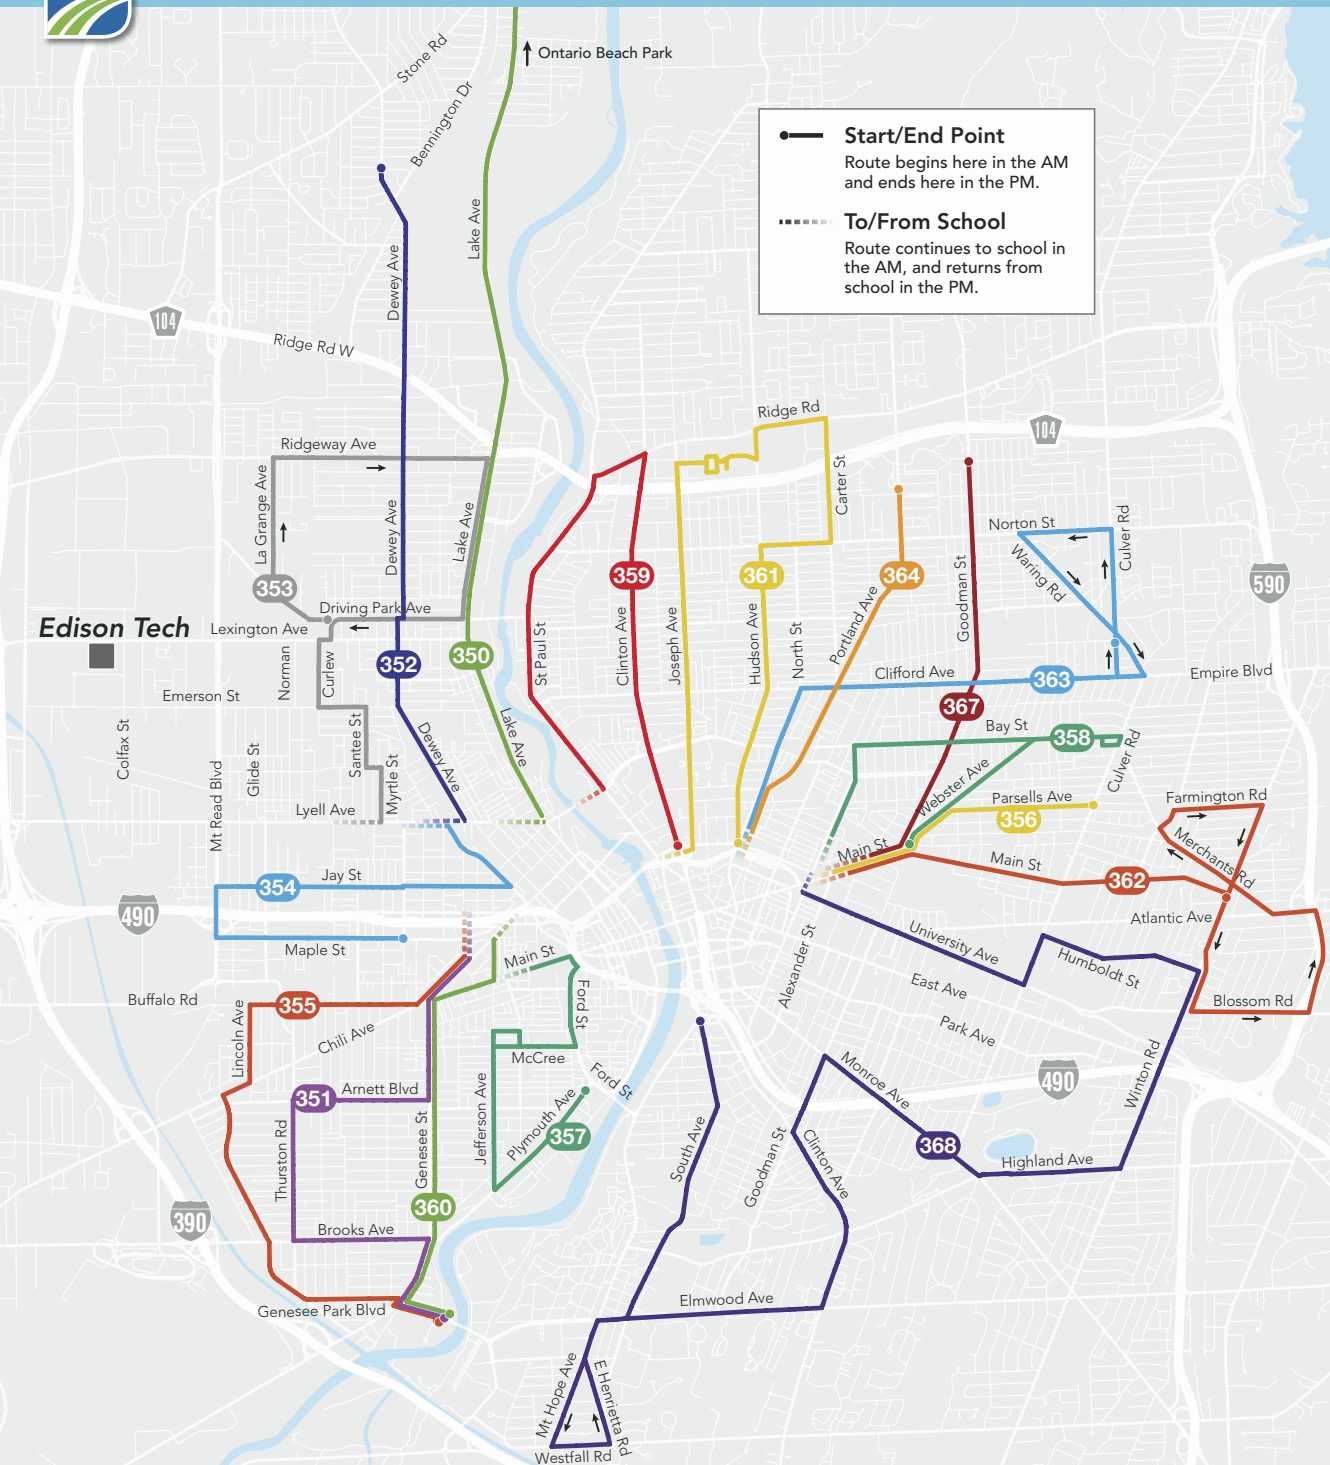

	AM	PM	ED
South & Byron	6:07	*2:52	*11:22
South & Elmwood	6:14	*2:59	*11:29
East Henrietta & Westfall	6:21	*3:05	*11:35
Clinton & Suburban	6:29	*3:13	*11:43
Monroe & Highland	6:40	*3:23	*11:53
Winton & University	6:45	*3:28	*11:58
Humboldt & Culver	6:50	*3:33	*12:03
University & Union	7:00	*3:40	*12:10
Edison Tech	7:15	2:40	11:10

* This part of the PM route is not in the order shown by the arrow.

Edison Tech Colfax Street

Open to the Public

Effective April 1, 2024

Routes run Monday-Friday,
9/6/2023 - 6/25/2024

Neighborhood Direct Service (NDS) Routes
operate on school days only

How to Use RTS Neighborhood Direct Service

- Using the map, find the number of the route closest to your home.
- Look up your route's timetable on this page or the next. This will tell you when your bus will arrive.
- The times listed are the ones that the bus will arrive at that route's major locations. You may board at those stops or any RTS stop along the route.
- Be sure to be at your bus stop at least 5 minutes early! Look at the lighted sign on the front of the bus to make sure it matches your route.
- If you are an RCSD student, please show your RCSD ID to the Bus Operator when boarding. Then tap it on the right side of the oblong reader, listen for the beep, and take a seat.
- After school, board the bus that shows your route's number. RCSD students, be sure to show your RCSD ID to the Bus Operator and to tap it on the reader.

About Early Dismissals

Early Dismissal Dates: 10/27/2023, 12/8/2023, 3/1/2024, and 5/23/2024

On days the RCSD has early dismissals, RTS trips will leave schools at 11:10 AM.

Route 350 Edison Tech HS/Maplewood-Charlotte