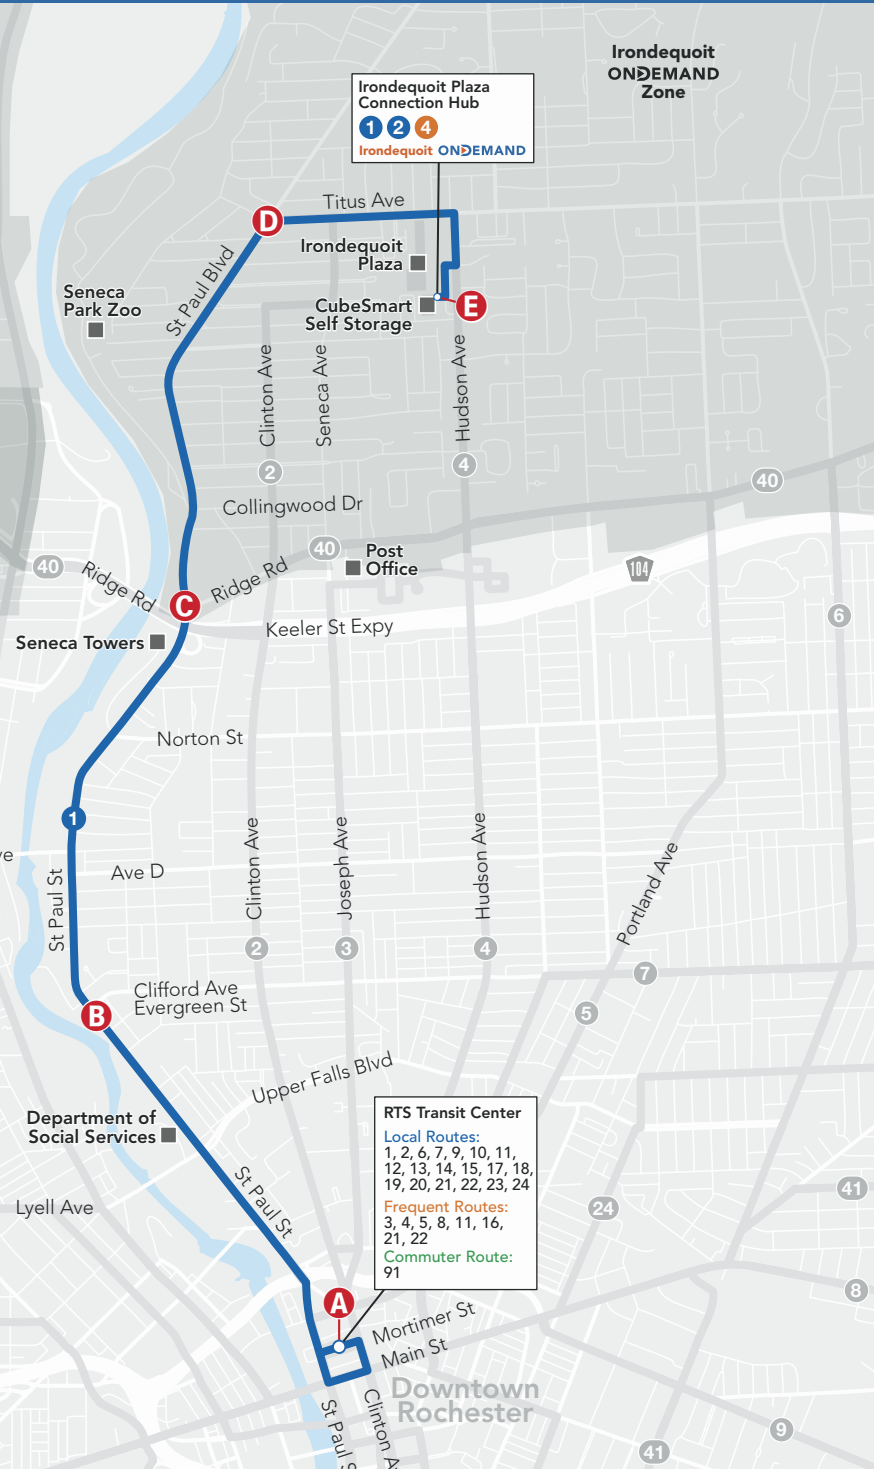

- **Local Service**
  Every 30 minutes M-F 6am-6pm.
  Every 60 minutes at other times.
  Bus will pick up or drop off customers at any bus stop along this route.
- **A Schedule Timepoints**
  Refer to timetables to see when buses serve these stops. Your stop may be between timepoints.
- **20 Connecting Routes**
  See those schedules for details.

RTS Transit Center
Local Routes:
1, 2, 6, 7, 9, 10, 11, 12, 13, 14, 15, 17, 18, 19, 20, 21, 22, 23, 24
Frequent Routes:
3, 4, 5, 8, 11, 16, 21, 22
Commuter Route:
91

Routes and schedules subject to change due to weather and traffic conditions.

Monday-Friday

Outbound to Irondequoit Plaza

	RTS Transit Center	St. Paul St & Clifford Ave	St. Paul St & Ridge Rd	St. Paul Blvd & Titus Ave	Irondequoit Plaza Connection Hub
	A	B	C	D	E
AM	5:15	5:20	5:25	5:29	5:32
	6:00	6:05	6:10	6:14	6:17
	6:30	6:35	6:40	6:44	6:47
	7:00	7:07	7:12	7:16	7:19
	7:30	7:37	7:42	7:46	7:49
	8:00	8:07	8:12	8:16	8:19
	8:30	8:37	8:42	8:46	8:49
	9:00	9:06	9:11	9:15	9:18
	9:30	9:36	9:41	9:45	9:48
	10:00	10:06	10:11	10:15	10:18
	10:30	10:36	10:41	10:45	10:48
	11:00	11:06	11:11	11:15	11:18
	11:30	11:36	11:41	11:45	11:48
PM	12:00	12:06	12:11	12:15	12:18
	12:30	12:36	12:41	12:45	12:48
	1:00	1:06	1:11	1:15	1:18
	1:30	1:36	1:41	1:45	1:48
	2:00	2:06	2:11	2:15	2:18
	2:30	2:36	2:41	2:45	2:48
	3:00	3:07	3:12	3:16	3:19
	3:30	3:37	3:42	3:46	3:49
	4:00	4:07	4:12	4:16	4:19
	4:30	4:37	4:42	4:46	4:49
	5:00	5:07	5:12	5:16	5:19
	5:30	5:37	5:42	5:46	5:49
	6:00	6:07	6:12	6:16	6:19
	7:00	7:06	7:11	7:15	7:18
	8:00	8:06	8:11	8:15	8:18
	9:00	9:06	9:11	9:15	9:18
	10:00	10:05	10:10	10:14	10:17
AM	11:00	11:05	11:10	11:14	11:17
	12:00	12:05	12:10	12:14	12:17

Inbound to RTS Transit Center

	Irondequoit Plaza Connection Hub	St. Paul Blvd & Titus Ave	St. Paul St & Ridge Rd	St. Paul St & Evergreen St	RTS Transit Center
	E	D	C	B	A
AM	5:15	5:19	5:24	5:30	5:37
	5:35	5:39	5:44	5:50	5:57
	6:25	6:29	6:34	6:40	6:47
	6:55	6:59	7:04	7:10	7:17
	7:26	7:30	7:35	7:41	7:49
	7:56	8:00	8:05	8:11	8:19
	8:26	8:30	8:35	8:41	8:49
	8:56	9:00	9:05	9:11	9:19
	9:25	9:29	9:34	9:40	9:48
	9:55	9:59	10:04	10:10	10:18
	10:25	10:29	10:34	10:40	10:48
	10:55	10:59	11:04	11:10	11:18
	11:25	11:29	11:34	11:40	11:48
	11:55	11:59	12:04	12:10	12:18
PM	12:25	12:29	12:34	12:40	12:48
	12:54	12:58	1:03	1:10	1:18
	1:24	1:28	1:33	1:40	1:48
	1:54	1:58	2:03	2:10	2:18
	2:24	2:28	2:33	2:40	2:48
	2:54	2:58	3:03	3:10	3:18
	3:25	3:29	3:34	3:41	3:49
	3:56	4:00	4:05	4:11	4:19
	4:26	4:30	4:35	4:41	4:49
	4:56	5:00	5:05	5:11	5:19
	5:26	5:30	5:35	5:41	5:49
	5:56	6:00	6:05	6:11	6:19
	6:26	6:30	6:35	6:41	6:49
	7:25	7:29	7:34	7:40	7:48
	8:25	8:29	8:34	8:40	8:48
	9:25	9:29	9:34	9:40	9:48
	10:24	10:28	10:33	10:39	10:46
AM	11:24	11:28	11:33	11:39	11:46

Saturday/Sunday/Holiday

Outbound to Irondequoit Plaza

	RTS Transit Center	St. Paul St & Clifford Ave	St. Paul St & Ridge Rd	St. Paul Blvd & Titus Ave	Irondequoit Plaza Connection Hub
	A	B	C	D	E
AM	6:00	6:05	6:10	6:14	6:17
	7:00	7:05	7:10	7:14	7:17
	8:00	8:05	8:10	8:14	8:17
	9:00	9:05	9:10	9:14	9:17
	10:00	10:05	10:10	10:14	10:17
	11:00	11:05	11:10	11:14	11:17
PM	12:00	12:05	12:10	12:14	12:17
	1:00	1:05	1:10	1:14	1:17
	2:00	2:05	2:10	2:14	2:17
	3:00	3:05	3:10	3:14	3:17
	4:00	4:05	4:10	4:14	4:17
	5:00	5:05	5:10	5:14	5:17
	6:00	6:05	6:10	6:14	6:17
	7:00	7:05	7:10	7:14	7:17
	8:00	8:05	8:10	8:14	8:17
	9:00	9:05	9:10	9:14	9:17
	10:00	10:05	10:10	10:14	10:17
AM	11:00	11:05	11:10	11:14	11:17
	12:00	12:05	12:10	12:14	12:17

Inbound to RTS Transit Center